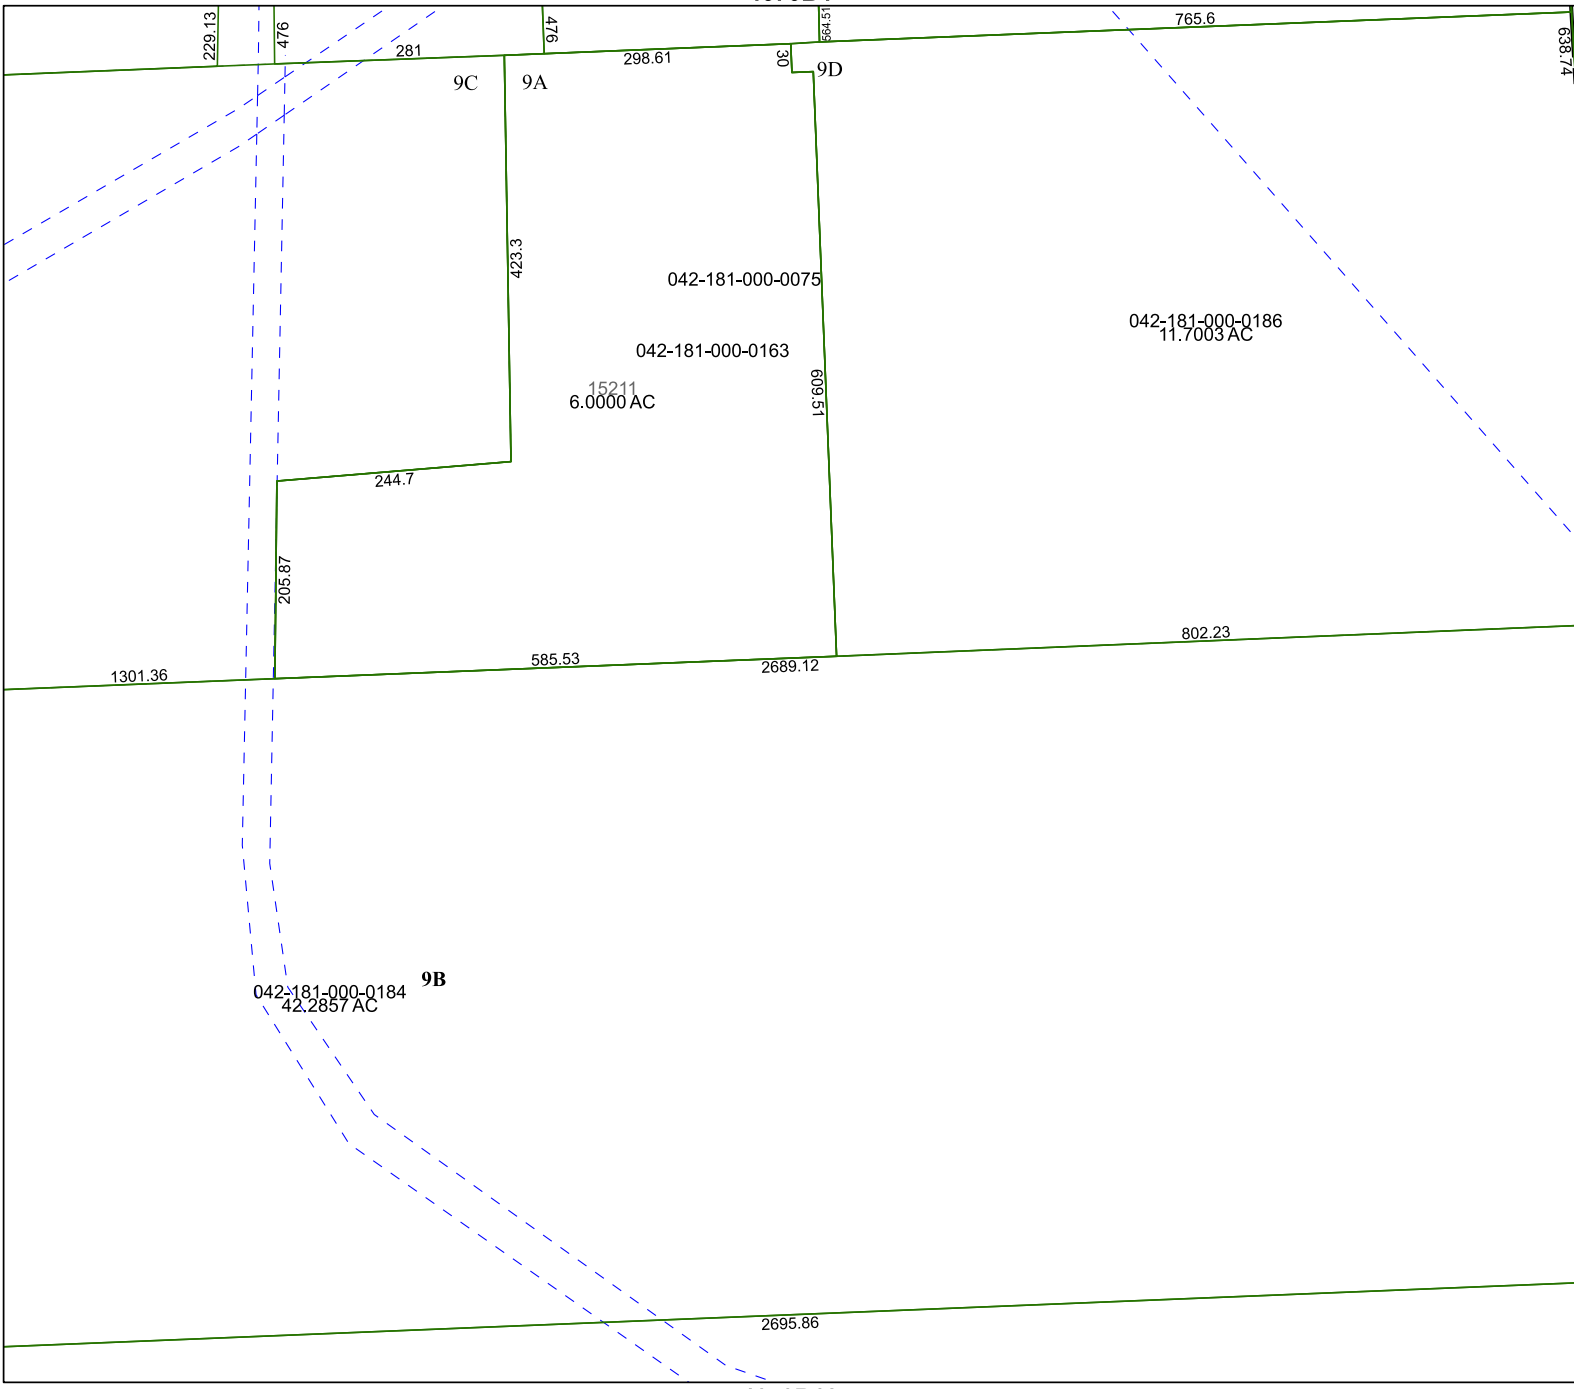

4670B4

4670B7

4670B12

Harris Central Appraisal District

PUBLICATION DATE:
12/30/2023

Geospatial or map data maintained by the Harris Central Appraisal District is for informational purposes and may not have been prepared for or be suitable for legal, engineering, or surveying purposes. It does not represent an on-the-ground survey and only represents the approximate location of property boundaries.

MAP LOCATION

FACET 4670B8

2	3	4	1	2
6	7	8	5	6
10	11	12	9	10