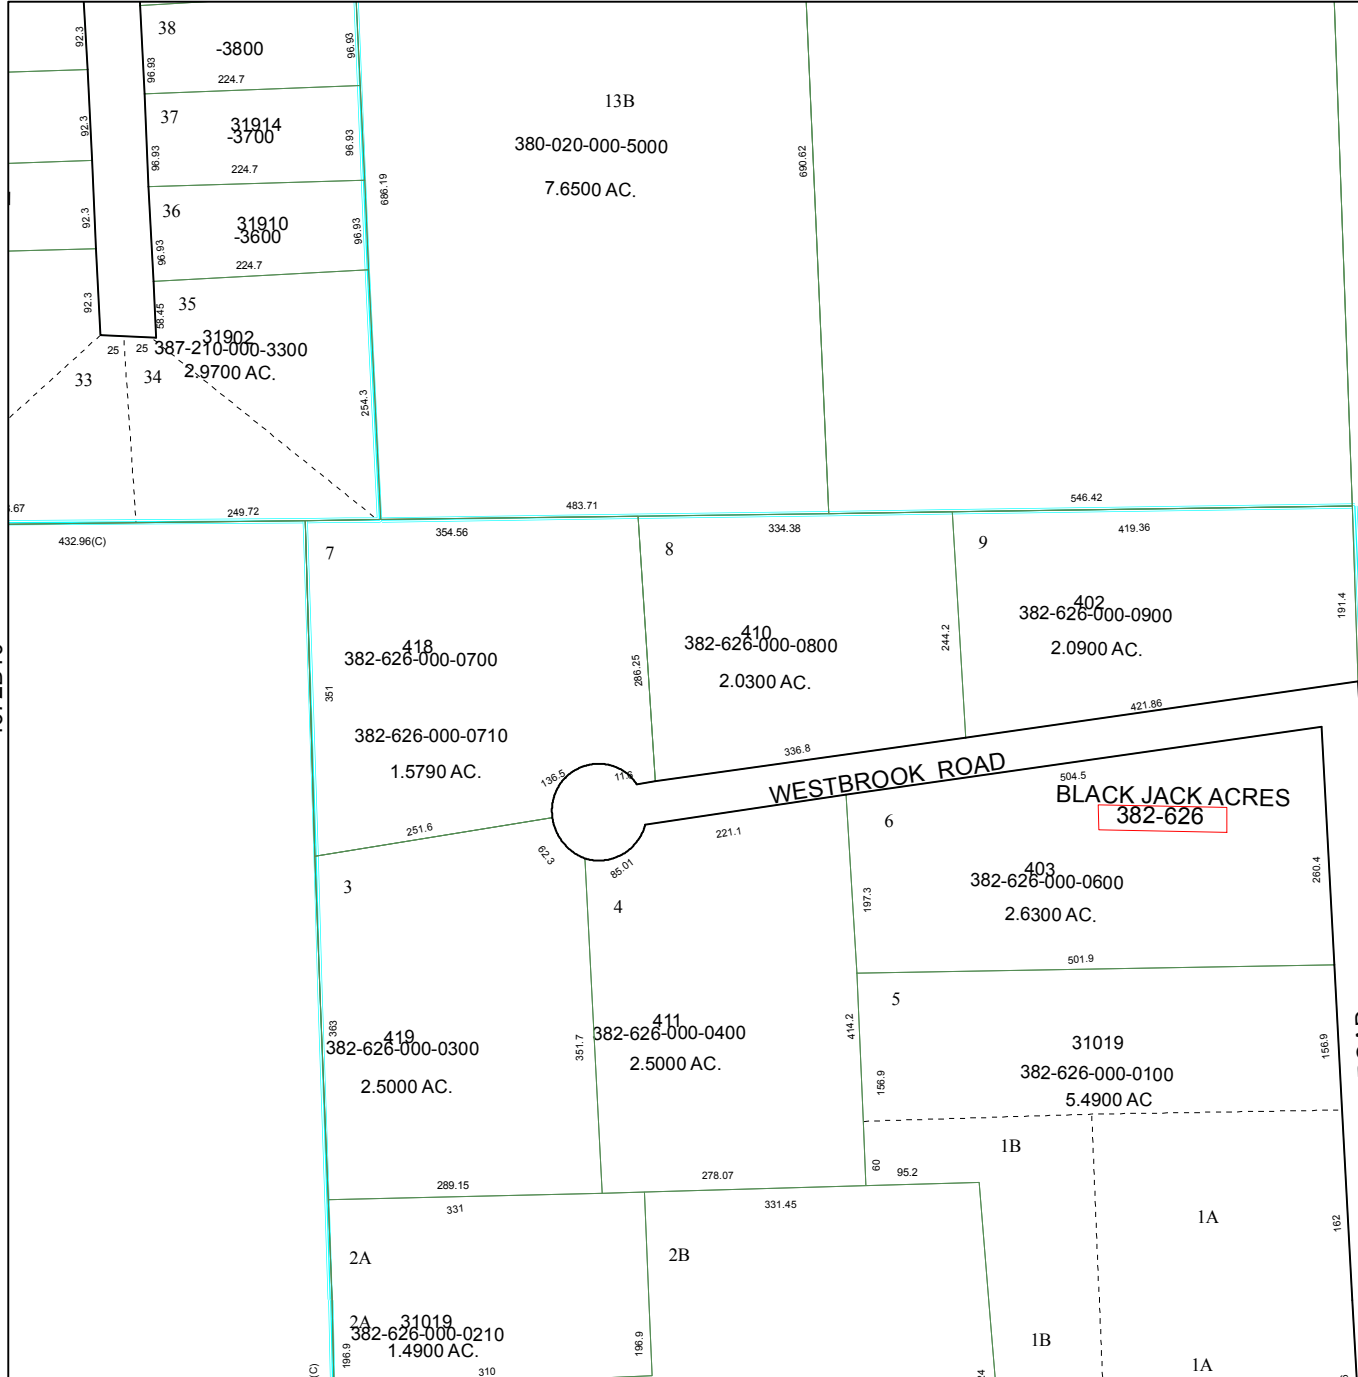

4672B7

4672D3

Harris County Appraisal District

PUBLICATION DATE:
5/26/2009

MAP LOCATION

FACET 4672B

1	2	3	4
5	6	7	8
9	10	11	12

4672B10

4672B12

COCO ROAD

WESTBROOK ROAD

BLACK JACK ACRES
382-626