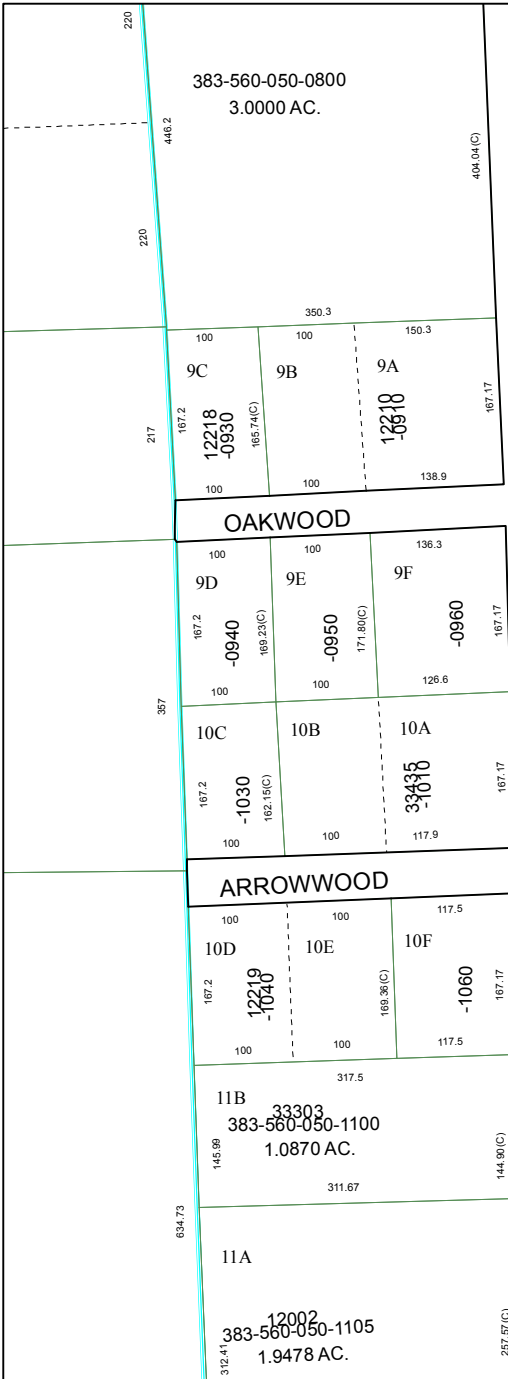

4673B3

Harris County Appraisal District

0 100 200
PUBLICATION DATE:
5/26/2009

MAP LOCATION

FACET 4673B

1	2	3	4
5	6	7	8
9	10	11	12

4673B6

ROLLINGWOOD LANE

4673B11

4673B8