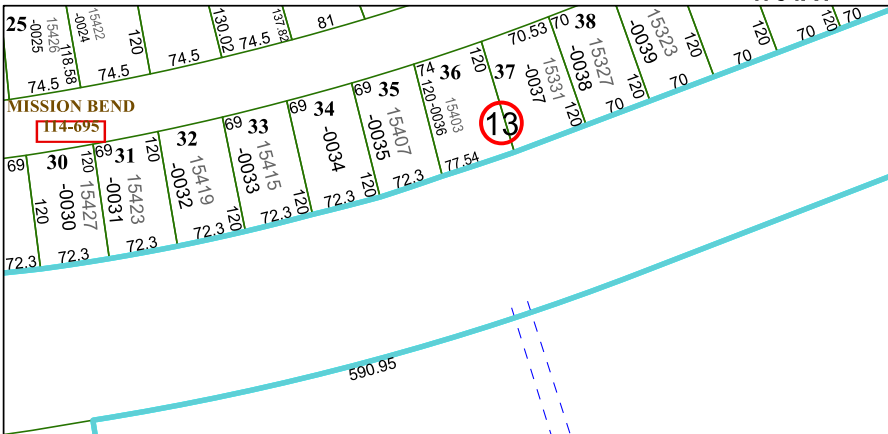

4754A1

RESA

MISSION BELL SHOPPING CENTER
115-700

Harris Central Appraisal District

0 45 90 180 Feet

PUBLICATION DATE:
1/5/2023

Geospatial or map data maintained by the Harris Central Appraisal District is for informational purposes and may not have been prepared for or be suitable for legal, engineering, or surveying purposes. It does not represent an on-the-ground survey and only represents the approximate location of property boundaries.

MAP LOCATION

FACET 4754A5

3	4	1	2	3
7	8	5	6	7
11	12	9	10	11

4654B8

4754A6

4754A9