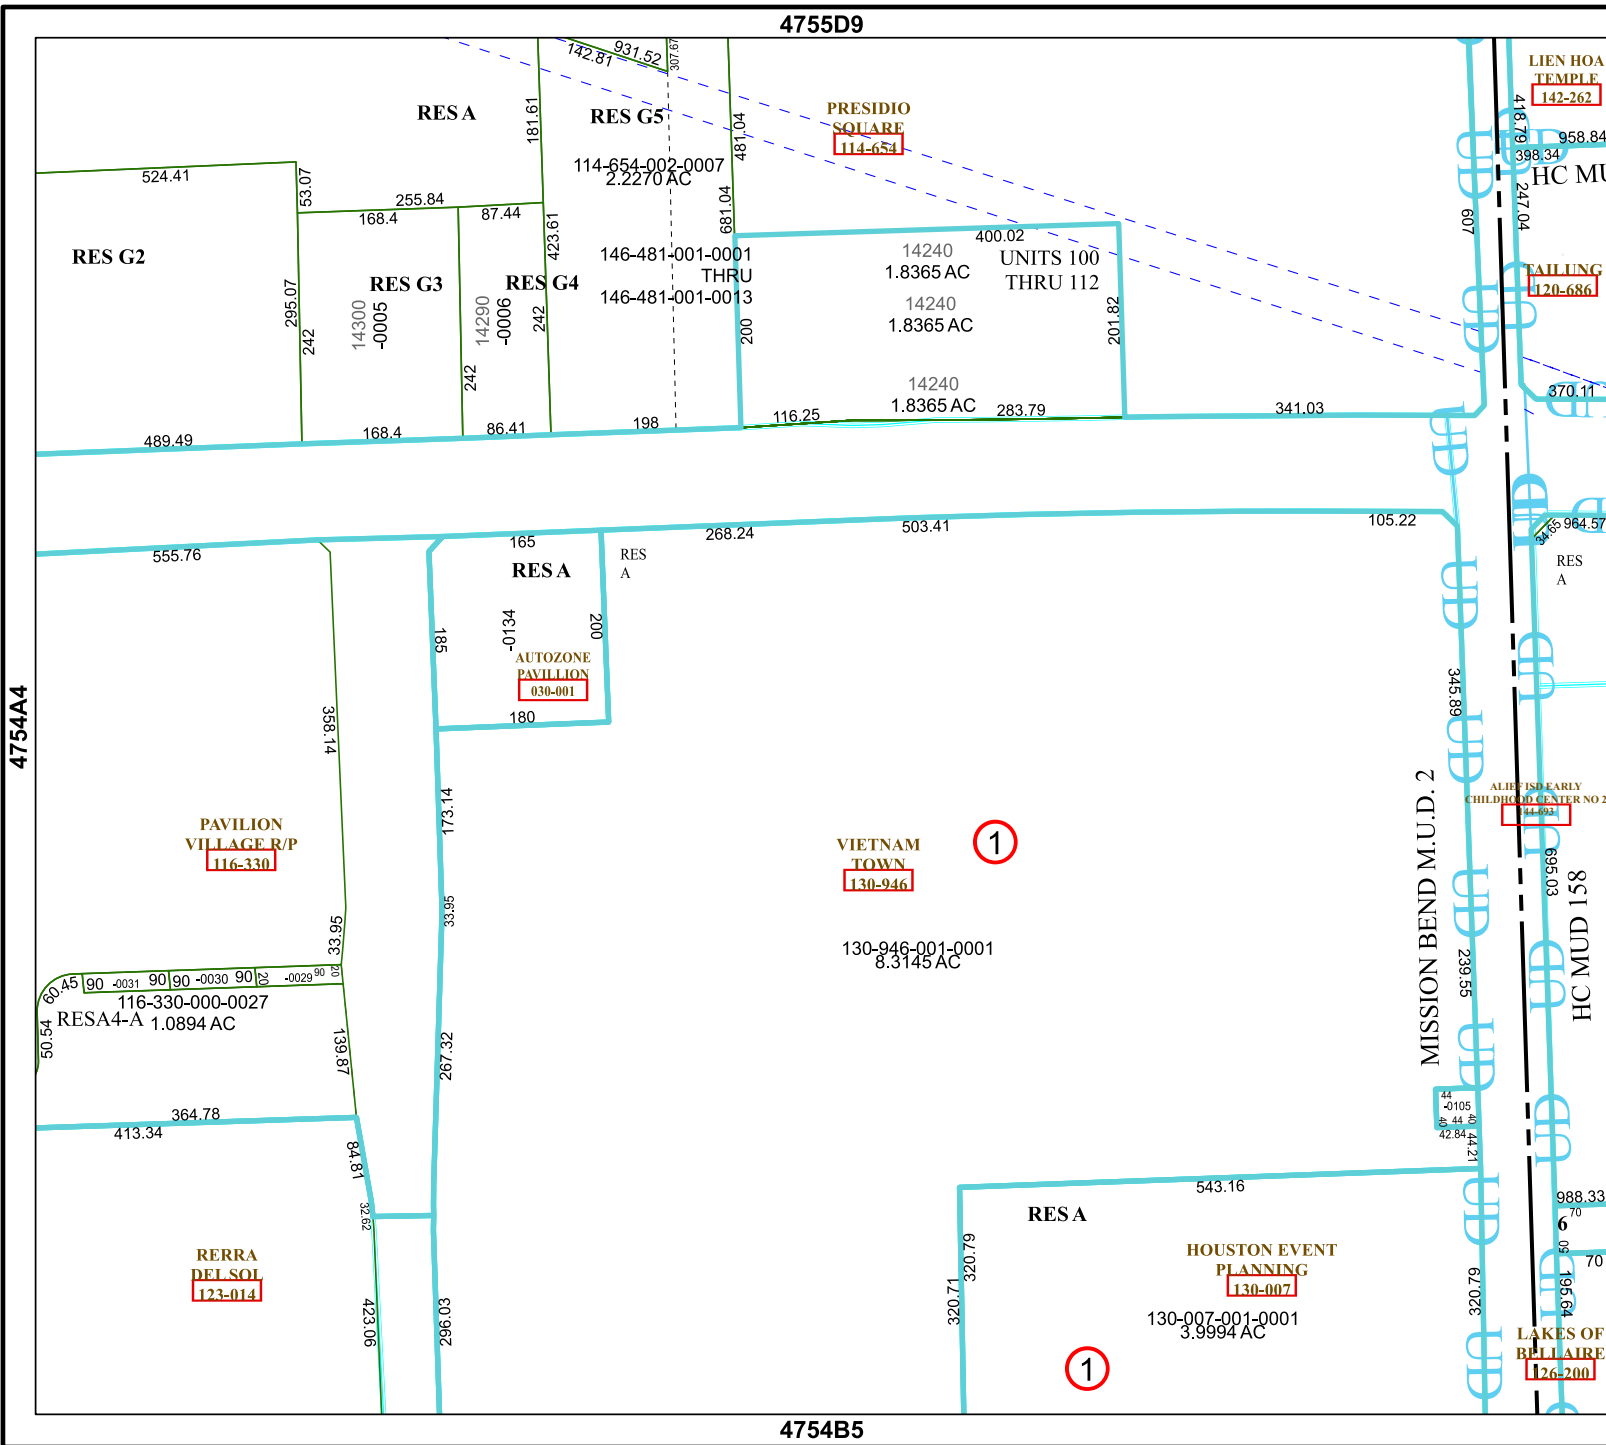

4755D9

4754B5

Harris Central Appraisal District

PUBLICATION DATE: 1/23/2024

Geospatial or map data maintained by the Harris Central Appraisal District is for informational purposes and may not have been prepared for or be suitable for legal, engineering, or surveying purposes. It does not represent an on-the-ground survey and only represents the approximate location of property boundaries.

MAP LOCATION

FACET 4754B1

11	12	9	10	11
3	4	1	2	3
7	8	5	6	7