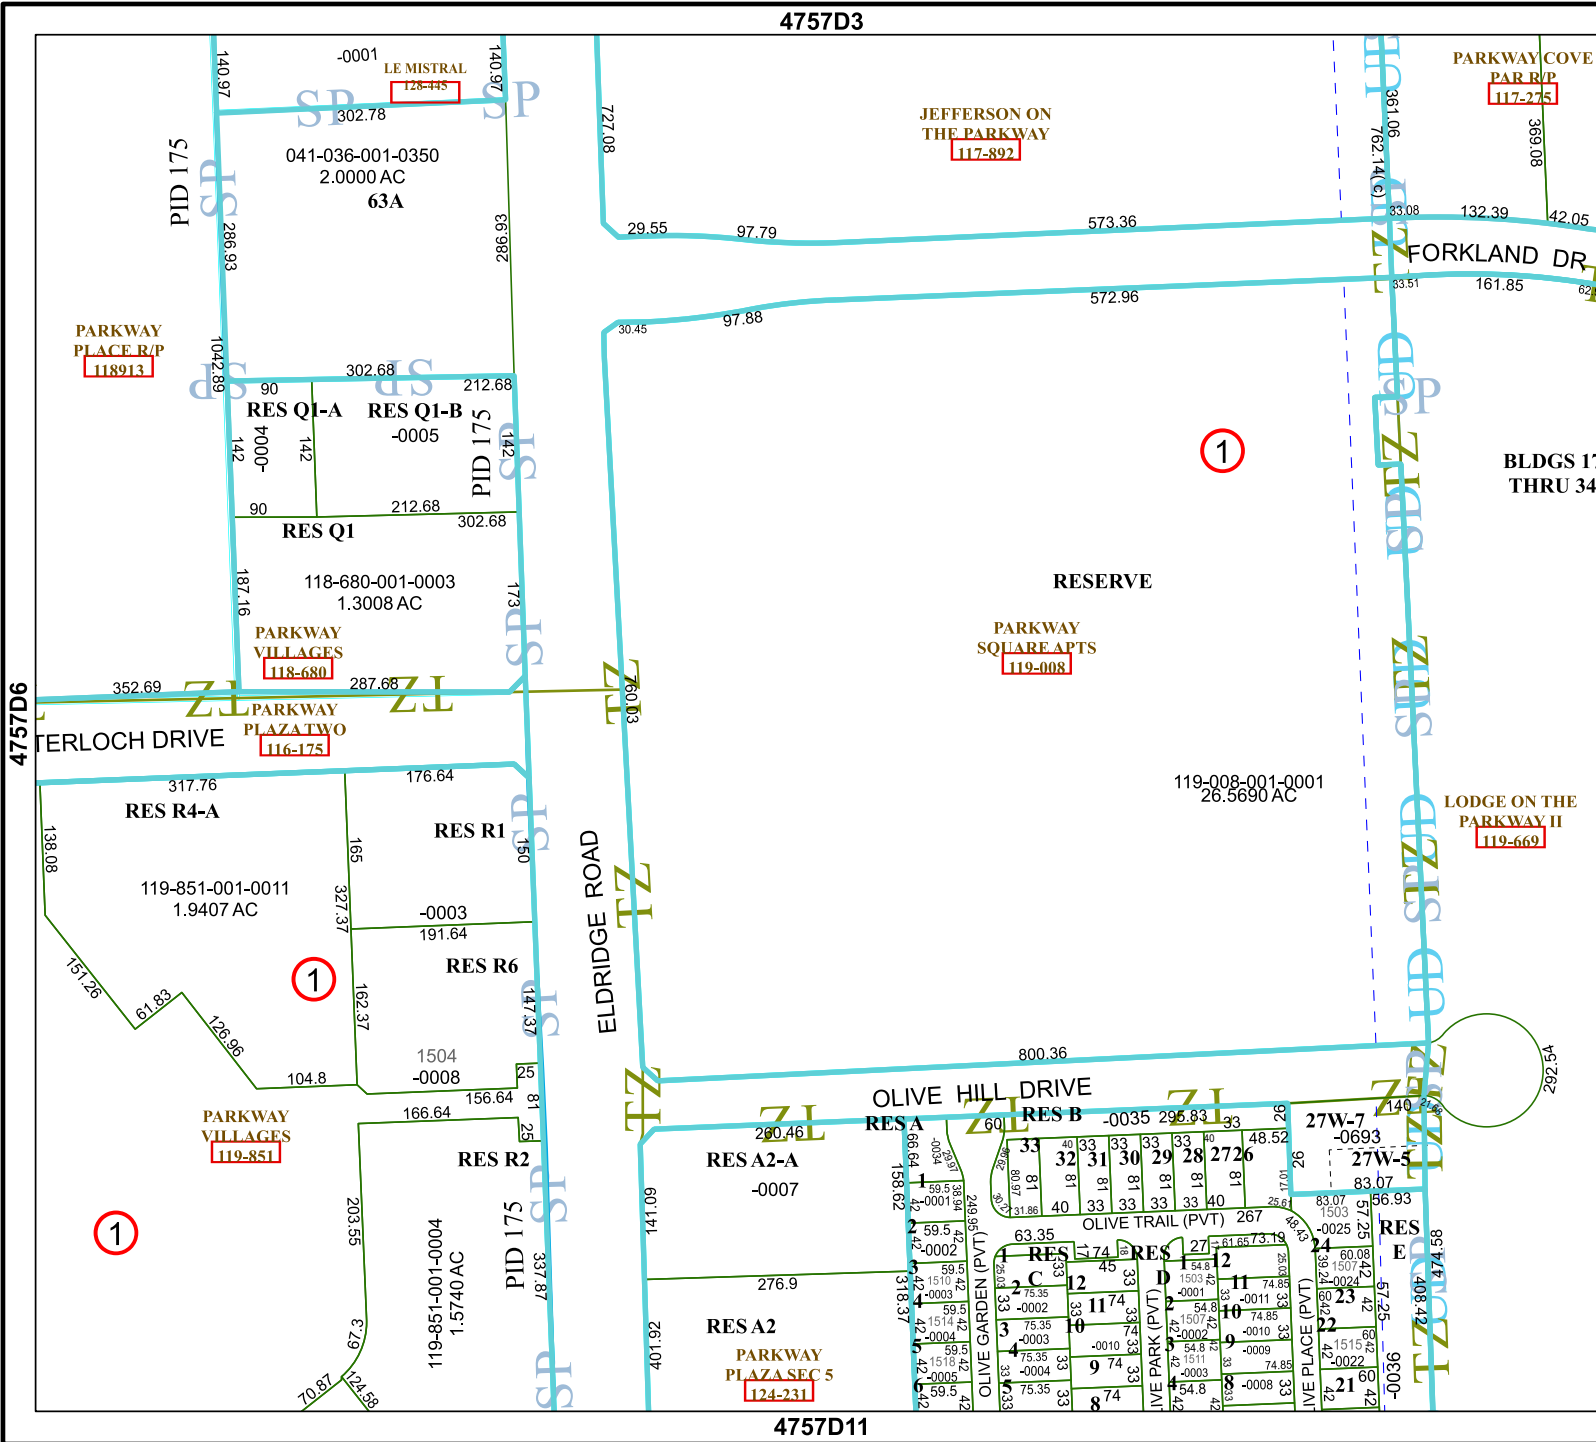

4757D3

4757D11

Harris Central Appraisal District

PUBLICATION DATE:
1/5/2023

Geospatial or map data maintained by the Harris Central Appraisal District is for informational purposes and may not have been prepared for or be suitable for legal, engineering, or surveying purposes. It does not represent an on-the-ground survey and only represents the approximate location of property boundaries.

MAP LOCATION

FACET 4757D7

1	2	3	4	1
5	6	7	8	5
9	10	11	12	9