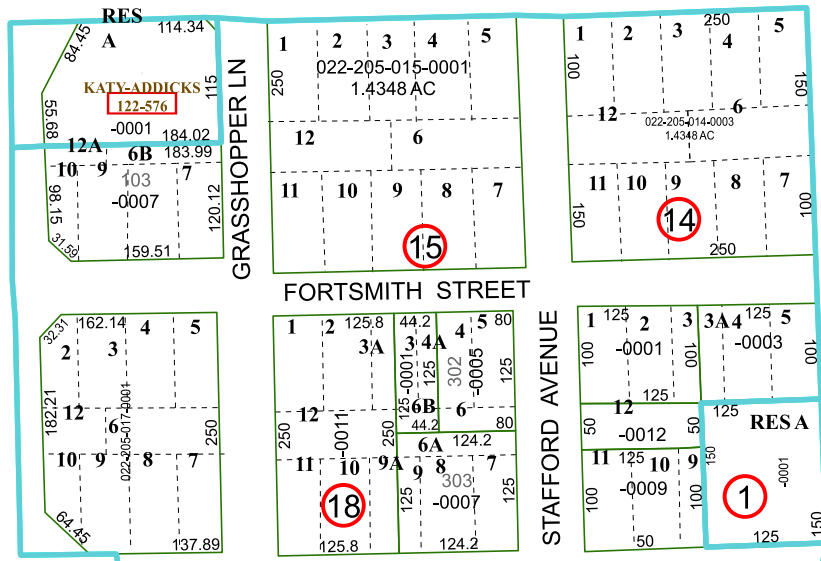

4758C3

4758C11

Harris Central Appraisal District

PUBLICATION DATE: 12/30/2023

Geospatial or map data maintained by the Harris Central Appraisal District is for informational purposes and may not have been prepared for or be suitable for legal, engineering, or surveying purposes. It does not represent an on-ground survey and only represents the approximate location of property boundaries.

MAP LOCATION

FACET 4758C7

1	2	3	4	1
5	6	7	8	5
9	10	11	12	9

ADDDICKS HOWELL ROAD
4758C8
HC ID 4
4758C9

STATE HIGHWAY 6

HC ID 4

HC ID 4

HC ID 4

4758C6

4758C11