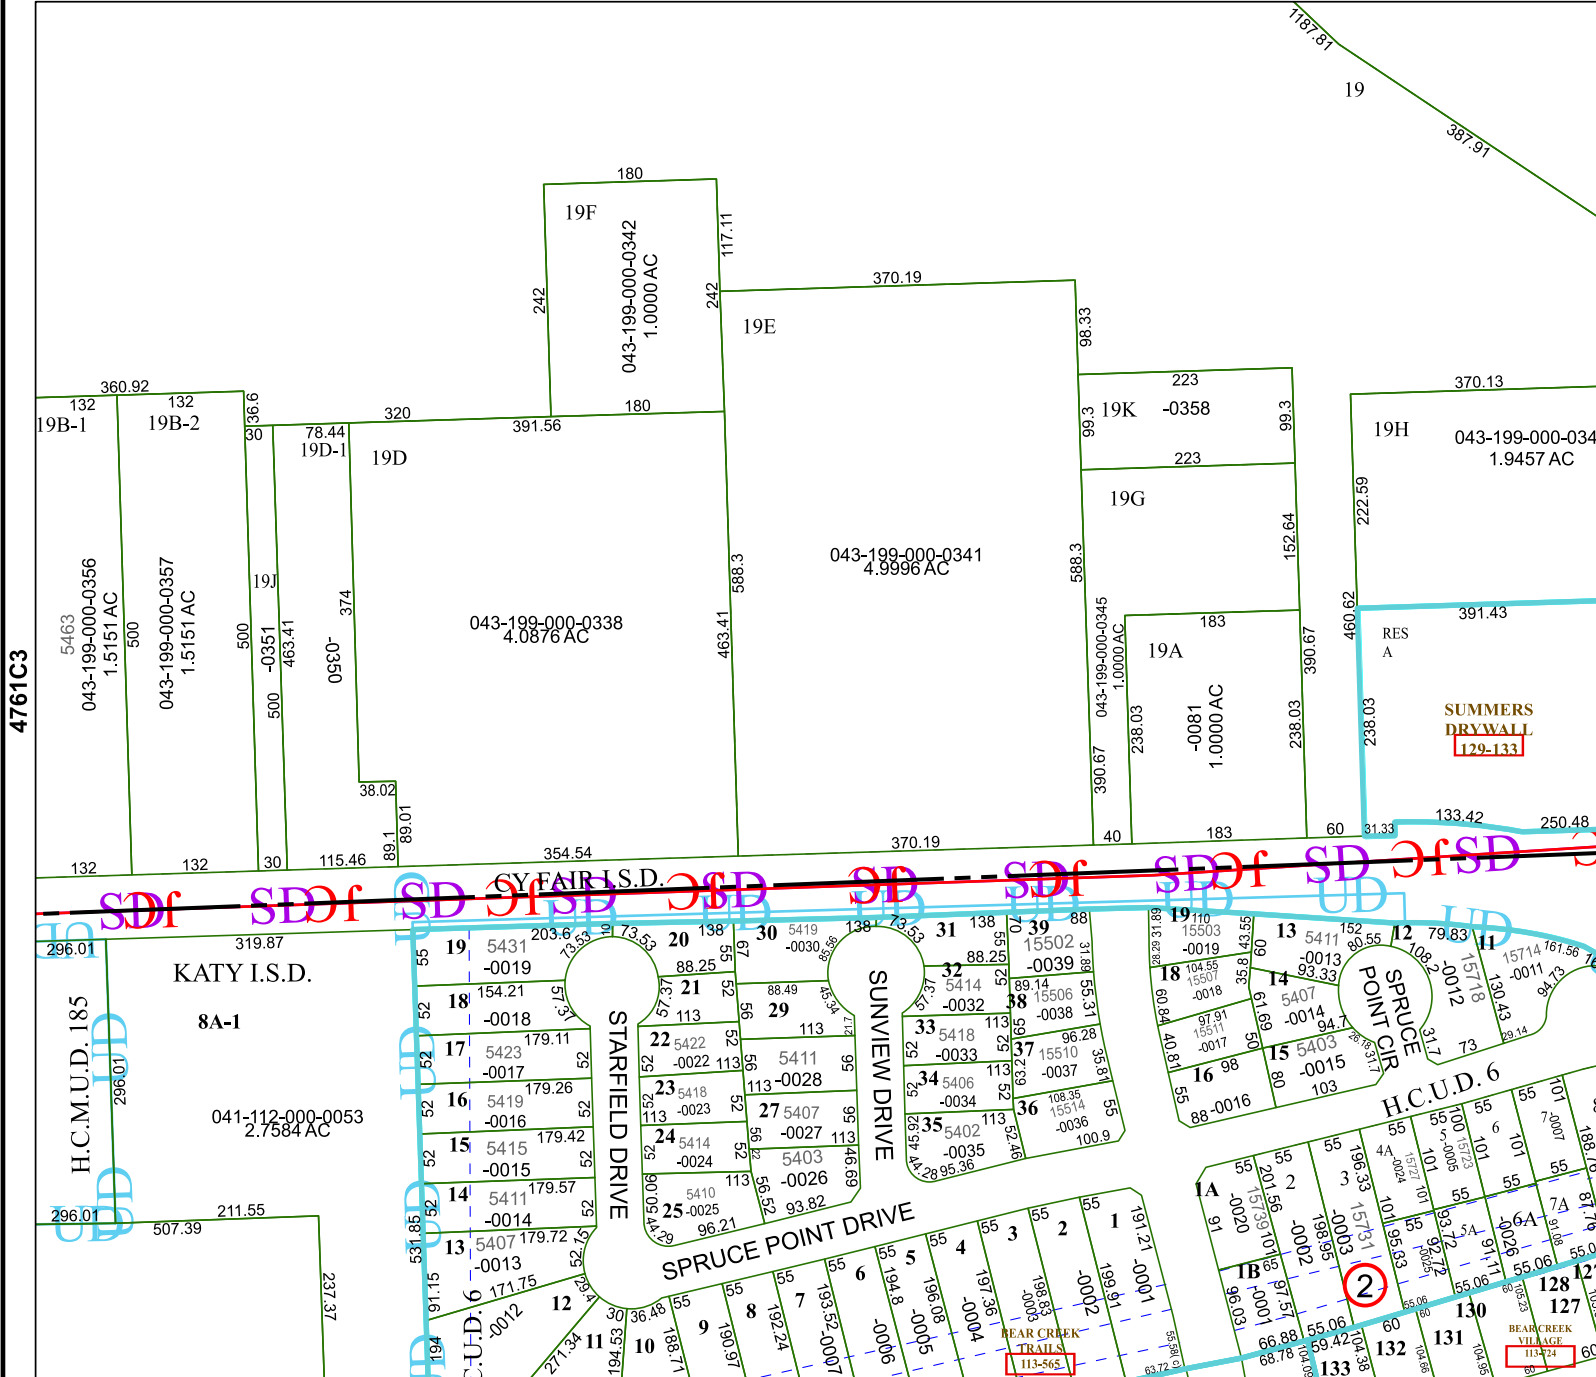

4761A12

4761C3

4761D1

4761C8

Harris Central Appraisal District

PUBLICATION DATE:
4/24/2023

Geospatial or map data maintained by the Harris Central Appraisal District is for informational purposes and may not have been prepared for or be suitable for legal, engineering, or surveying purposes. It does not represent an on-the-ground survey and only represents the approximate location of property boundaries.

MAP LOCATION

FACET 4761C4

10	11	12	9	10
2	3	4	1	2
6	7	8	5	6