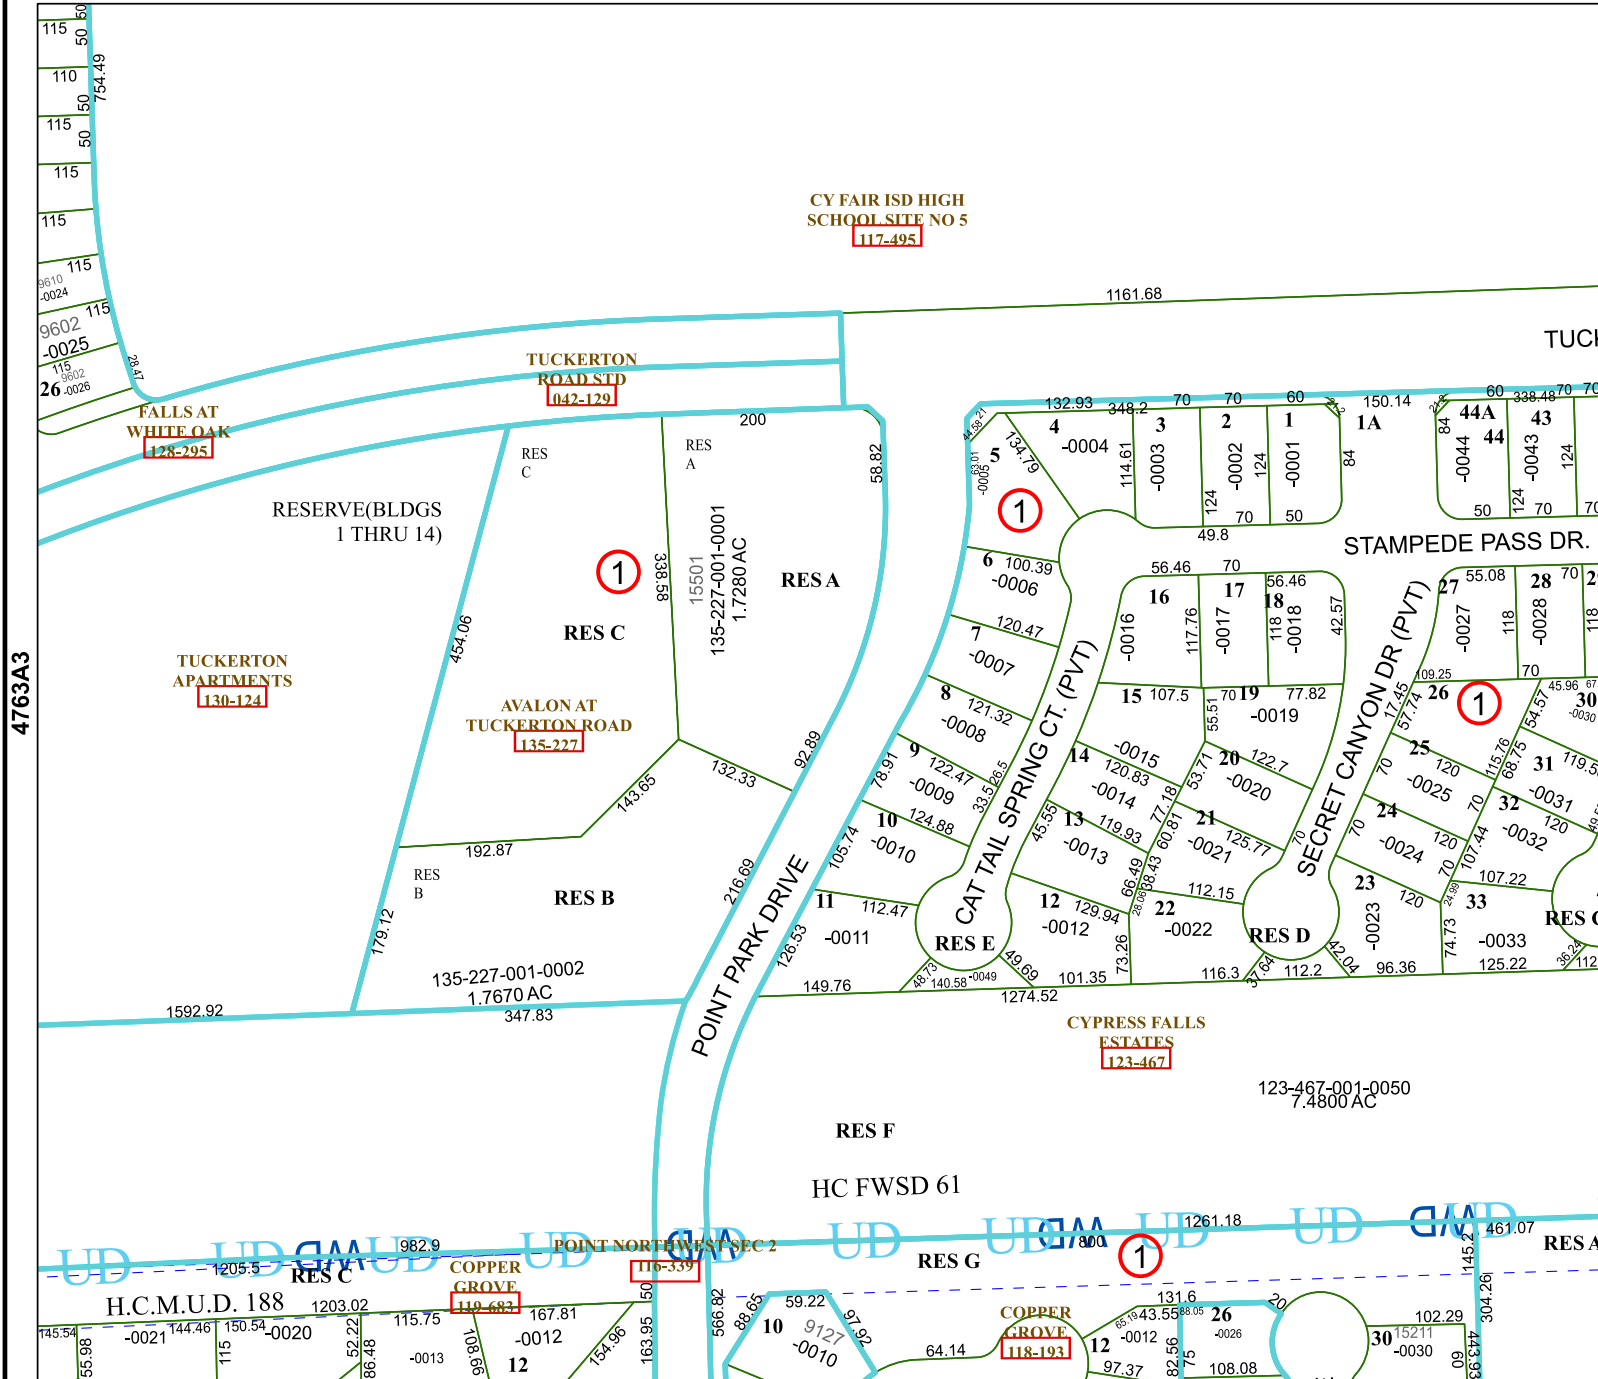

4764C12

CY FAIR ISD HIGH SCHOOL SITE NO 5
117-495

Harris Central Appraisal District

0 45 90 180 Feet

PUBLICATION DATE:
1/9/2025

Geospatial or map data maintained by the Harris Central Appraisal District is for informational purposes and may not have been prepared for or be suitable for legal, engineering, or surveying purposes. It does not represent an on-the-ground survey and only represents the approximate location of property boundaries.

MAP LOCATION

FACET 4763A4

10	11	12	9	10
2	3	4	1	2
6	7	8	5	6

4763A3

4763A8

4763B1