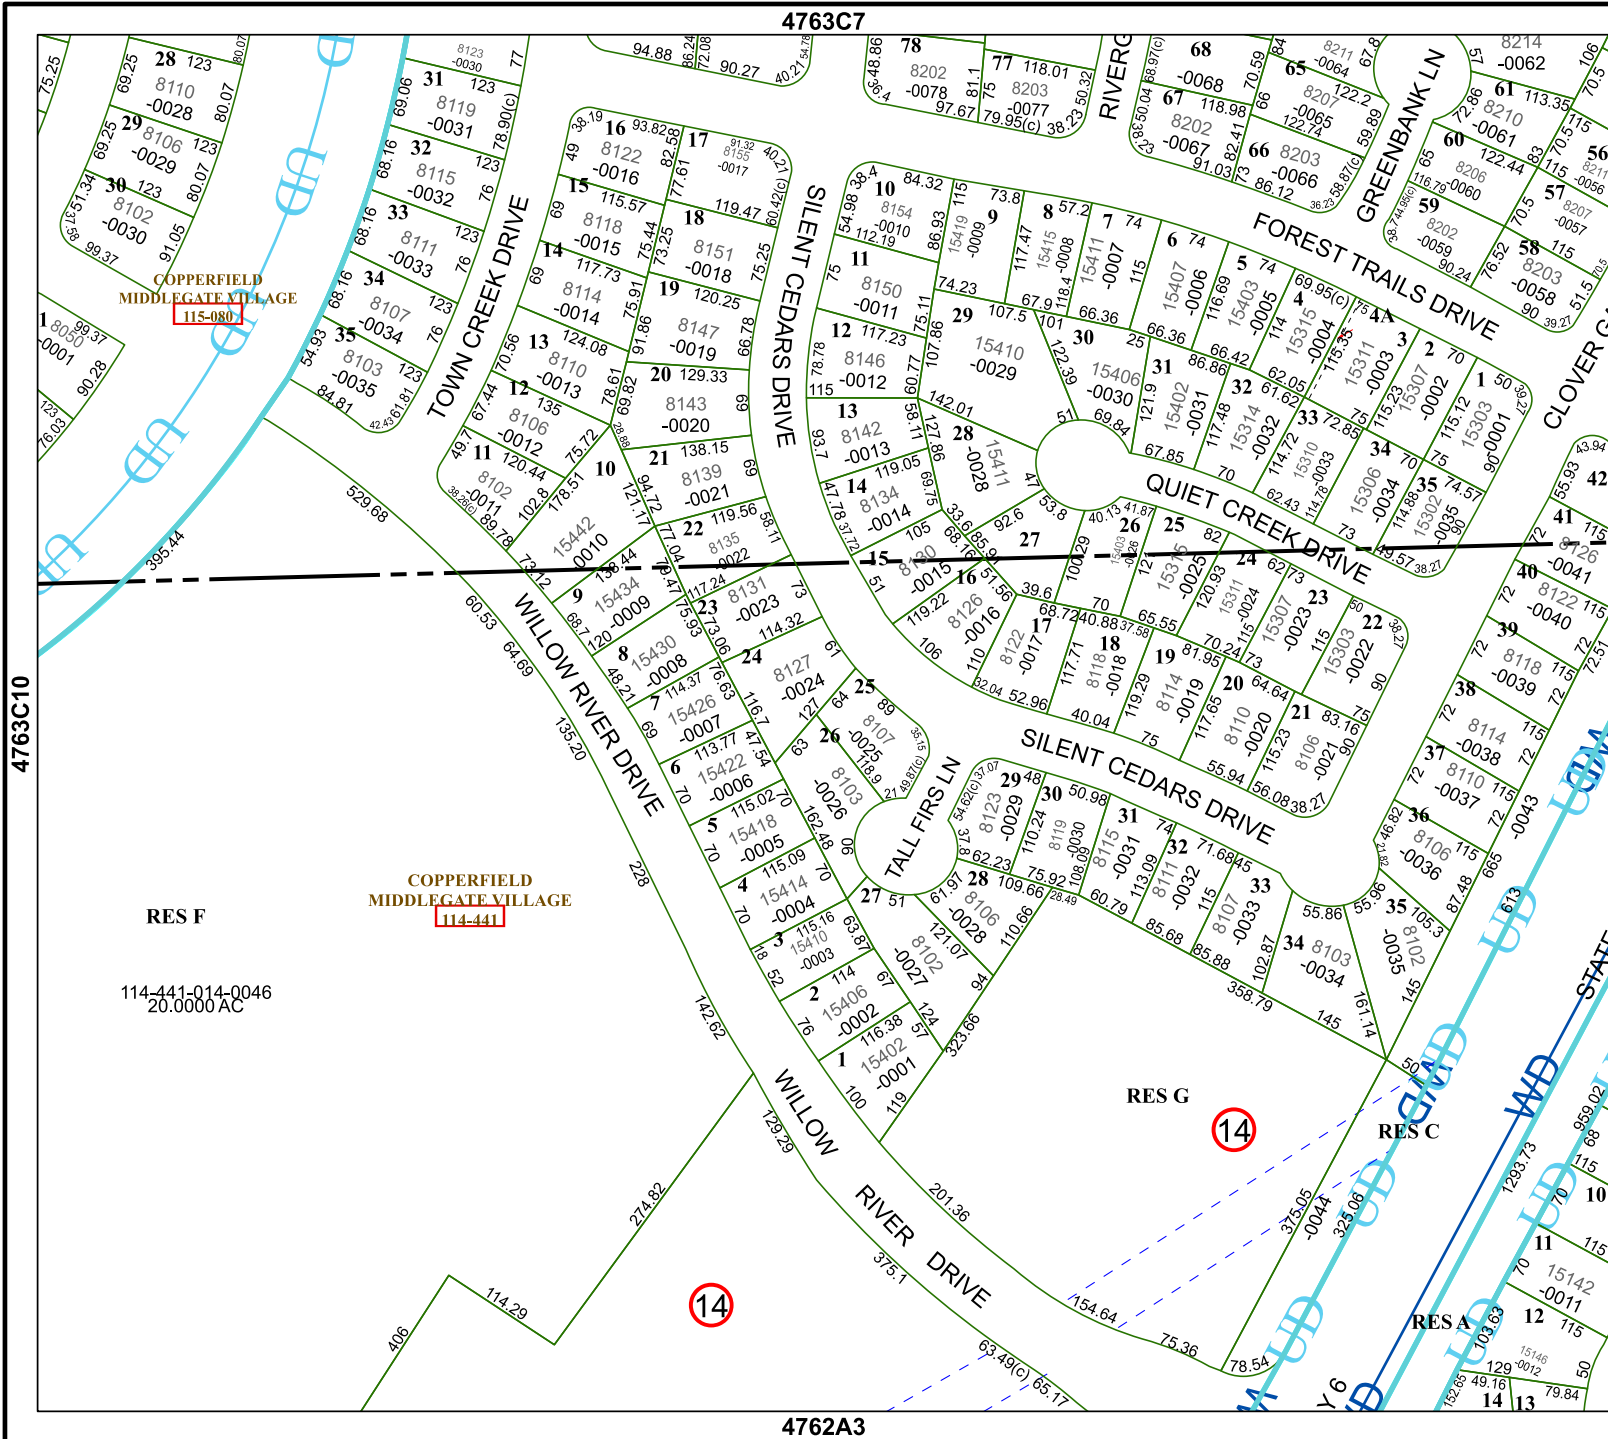

Harris Central Appraisal District

0 45 90 180 Feet

PUBLICATION DATE:
1/5/2023

Geospatial or map data maintained by the Harris Central Appraisal District is for informational purposes and may not have been prepared for or be suitable for legal, engineering, or surveying purposes. It does not represent an on-the-ground survey and only represents the approximate location of property boundaries.

MAP LOCATION

FACET 4763C11

5	6	7	8	5
9	10	11	12	9
1	2	3	4	1

COPPERFIELD MIDDLEGATE VILLAGE
115-080

COPPERFIELD MIDDLEGATE VILLAGE
114-441

RES F

114-441-014-0046
20.0000 AC

RES G