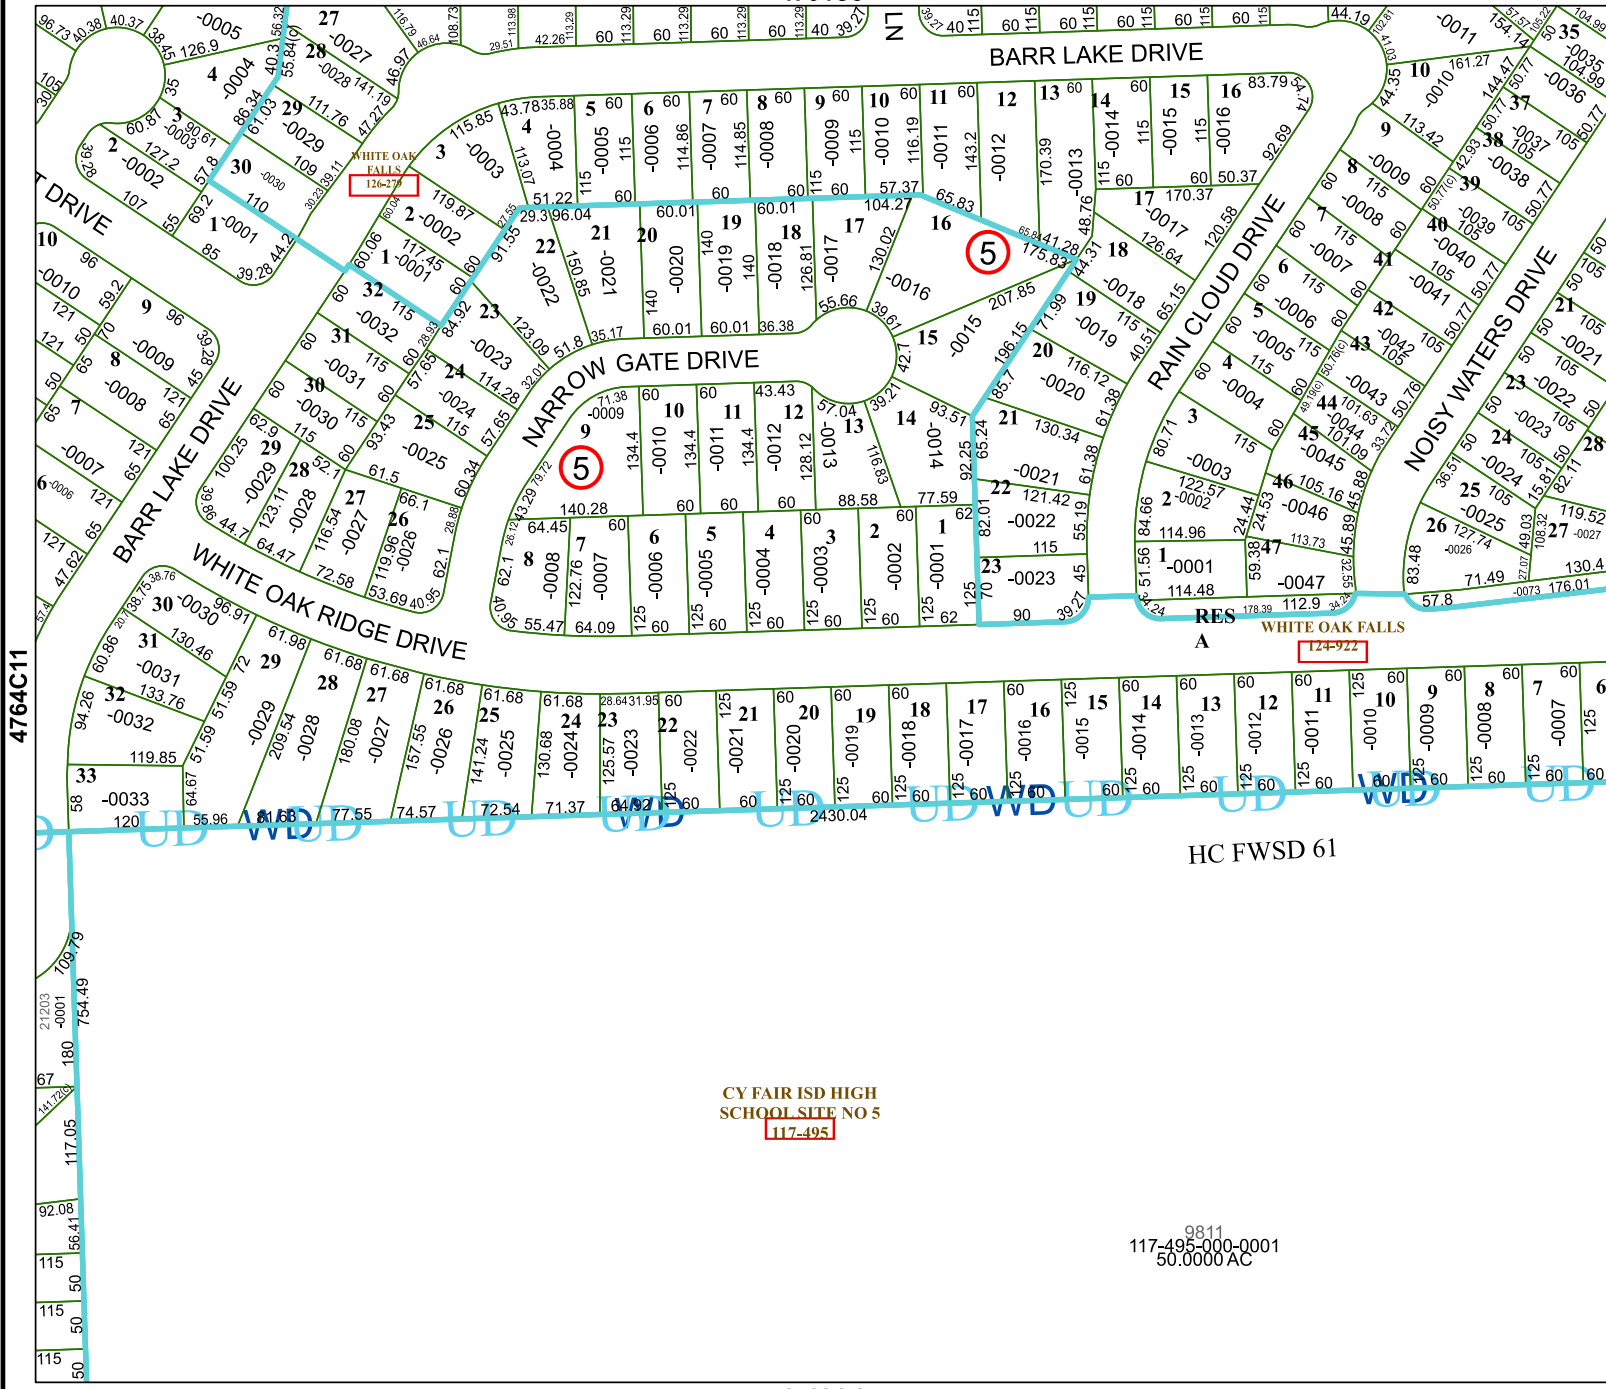

# Harris Central Appraisal District

0 45 90 180 Feet

PUBLICATION DATE: 12/30/2023

Geospatial or map data maintained by the Harris Central Appraisal District is for informational purposes and may not have been prepared for or be suitable for legal, engineering, or surveying purposes. It does not represent an on-the-ground survey and only represents the approximate location of property boundaries.

MAP LOCATION