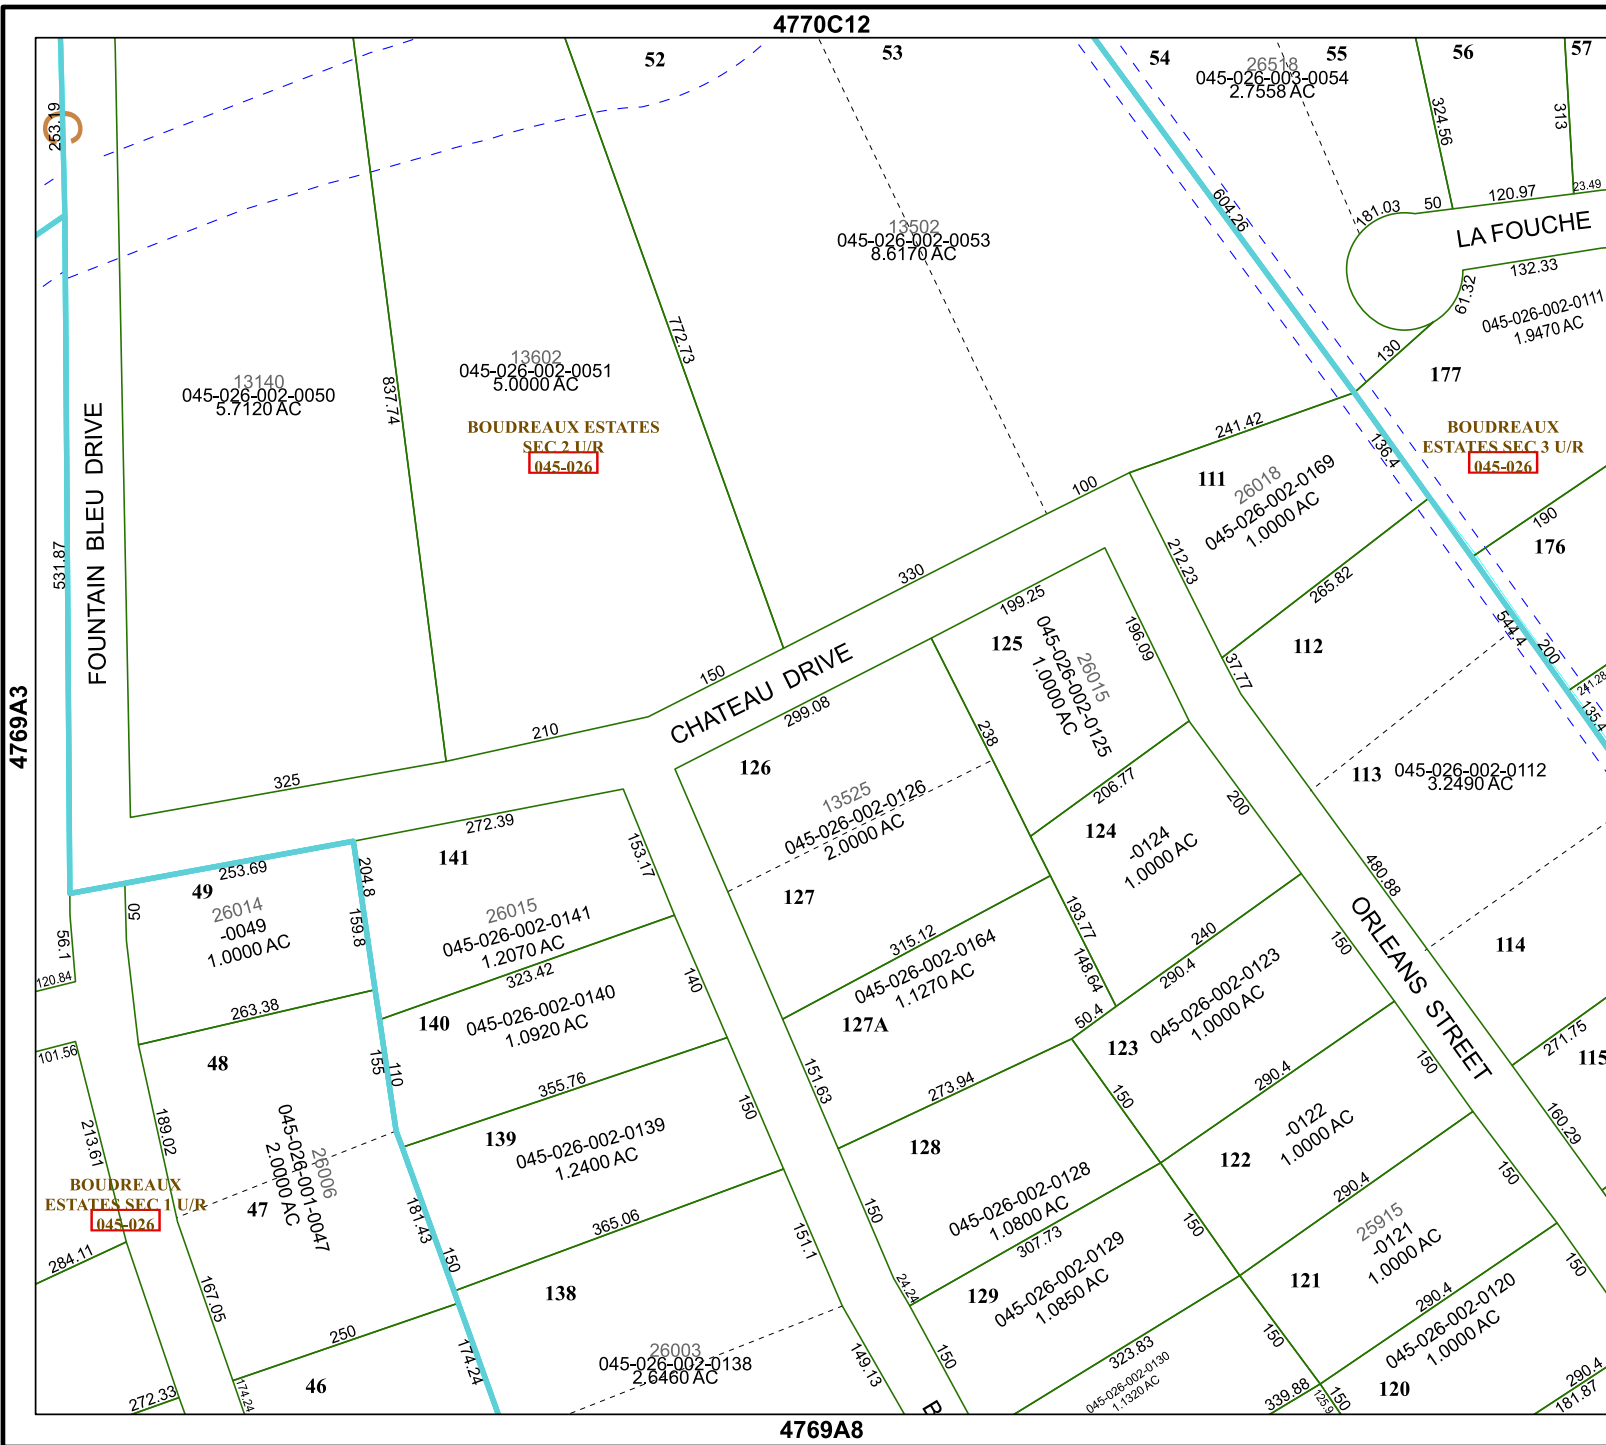

4770C12

4769A8

Harris Central Appraisal District

0 45 90 180 Feet

PUBLICATION DATE: 1/5/2023

Geospatial or map data maintained by the Harris Central Appraisal District is for informational purposes and may not have been prepared for or be suitable for legal, engineering, or surveying purposes. It does not represent an on-the-ground survey and only represents the approximate location of property boundaries.

MAP LOCATION

FACET 4769A4

10	11	12	9	10
2	3	4	1	2
6	7	8	5	6

4769A3

4769B1

FOUNTAIN BLEU DRIVE

CHATEAU DRIVE

ORLEANS STREET

LA FOUCHE

BOUDREAU ESTATES SEC 2 U/R
045-026

BOUDREAU ESTATES SEC 3 U/R
045-026

BOUDREAU ESTATES SEC 1 U/R
045-026