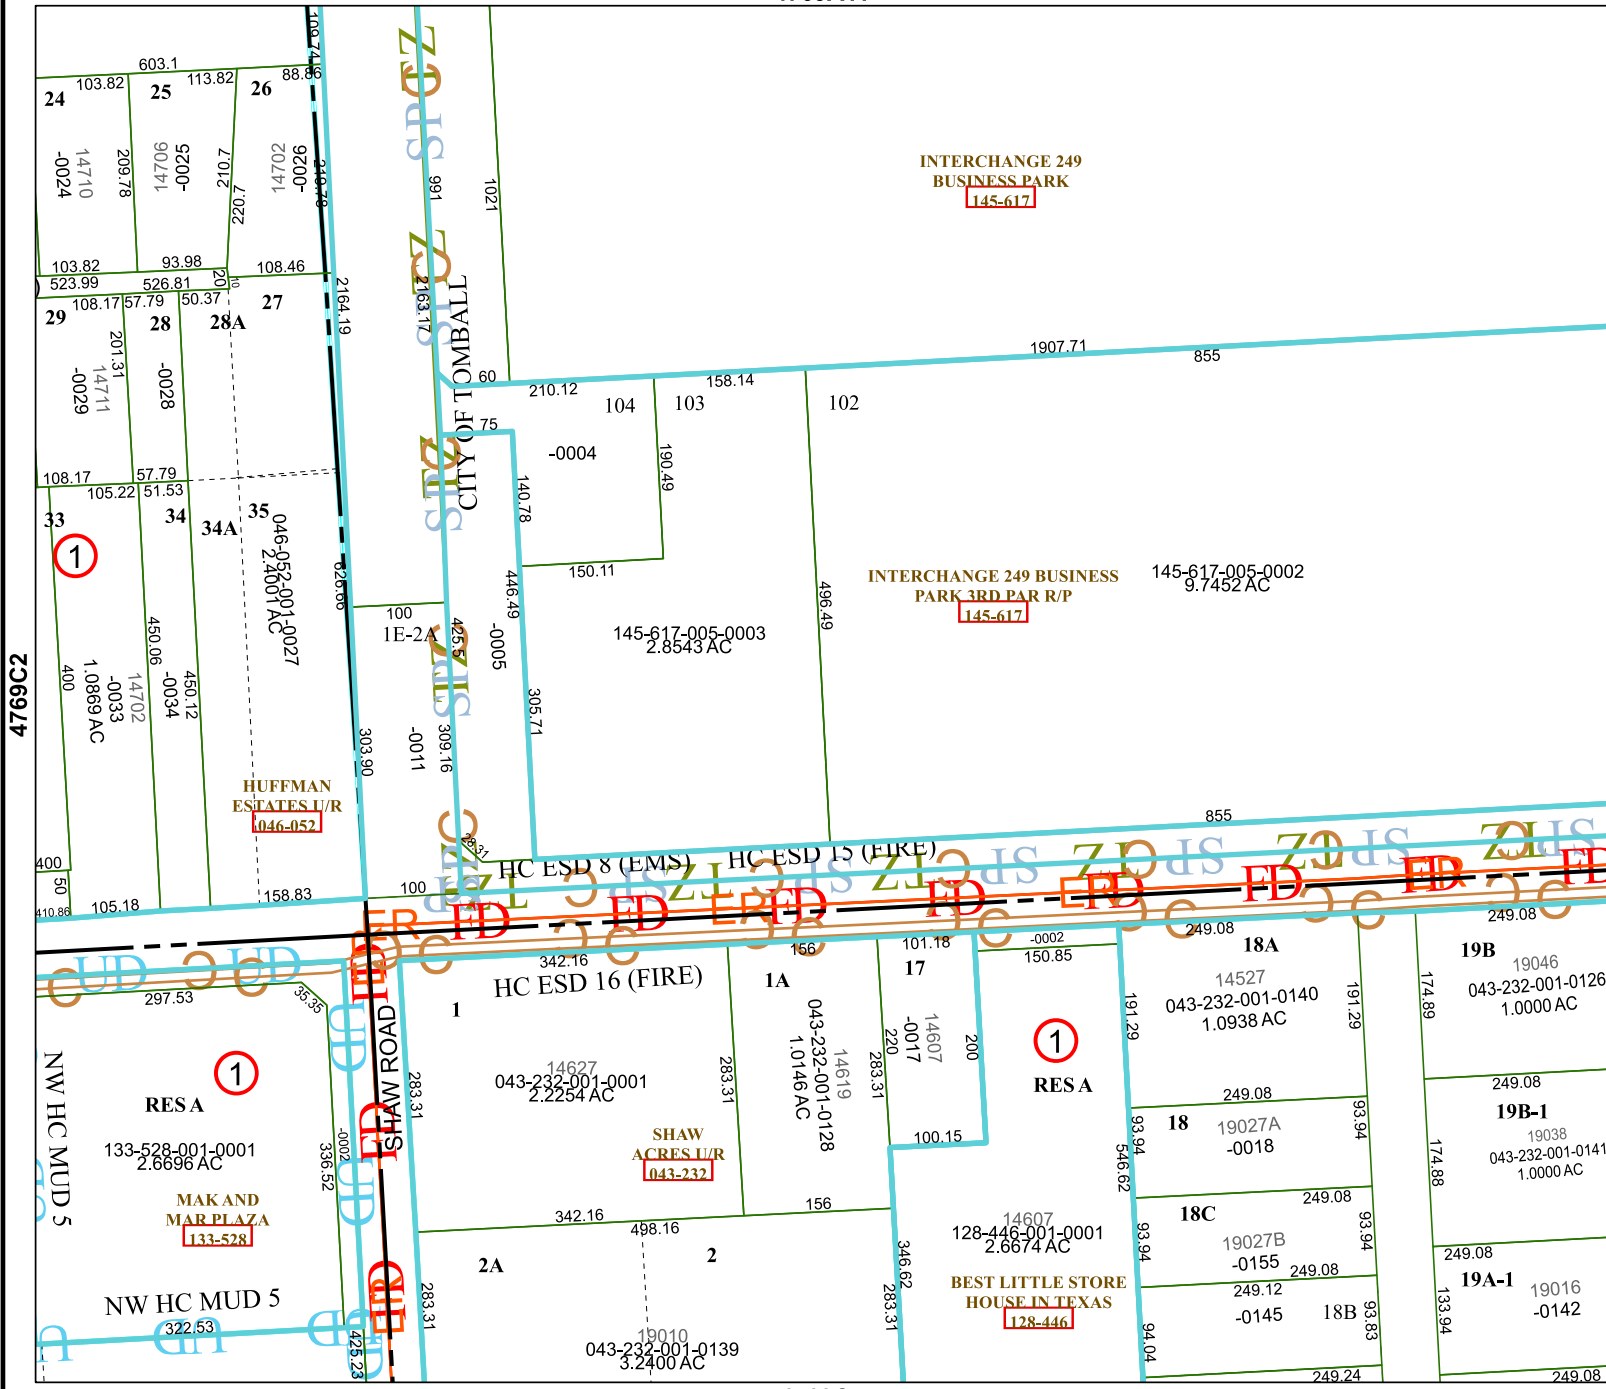

4769A11

4769C2

# Harris Central Appraisal District

PUBLICATION DATE:  
2/28/2024

Geospatial or map data maintained by the Harris Central Appraisal District is for informational purposes and may not have been prepared for or be suitable for legal, engineering, or surveying purposes. It does not represent an on-the-ground survey and only represents the approximate location of property boundaries.

MAP LOCATION

## FACET 4769C3

9	10	11	12	9
1	2	3	4	1
5	6	7	8	5

4769C7