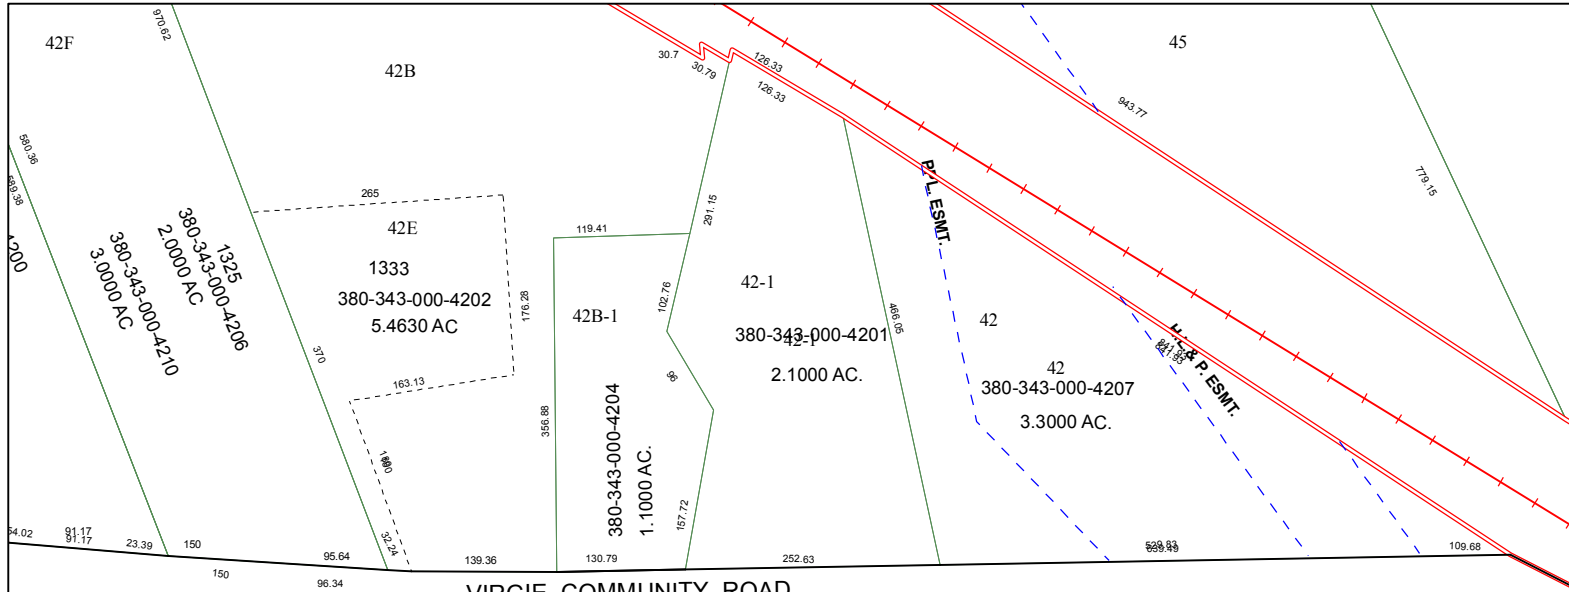

4773A11

VIRGIE COMMUNITY ROAD

4773C2

4773C7

Harris County Appraisal District

PUBLICATION DATE:
5/26/2009

MAP LOCATION

FACET 4773C

1	2	3	4
5	6	7	8
9	10	11	12