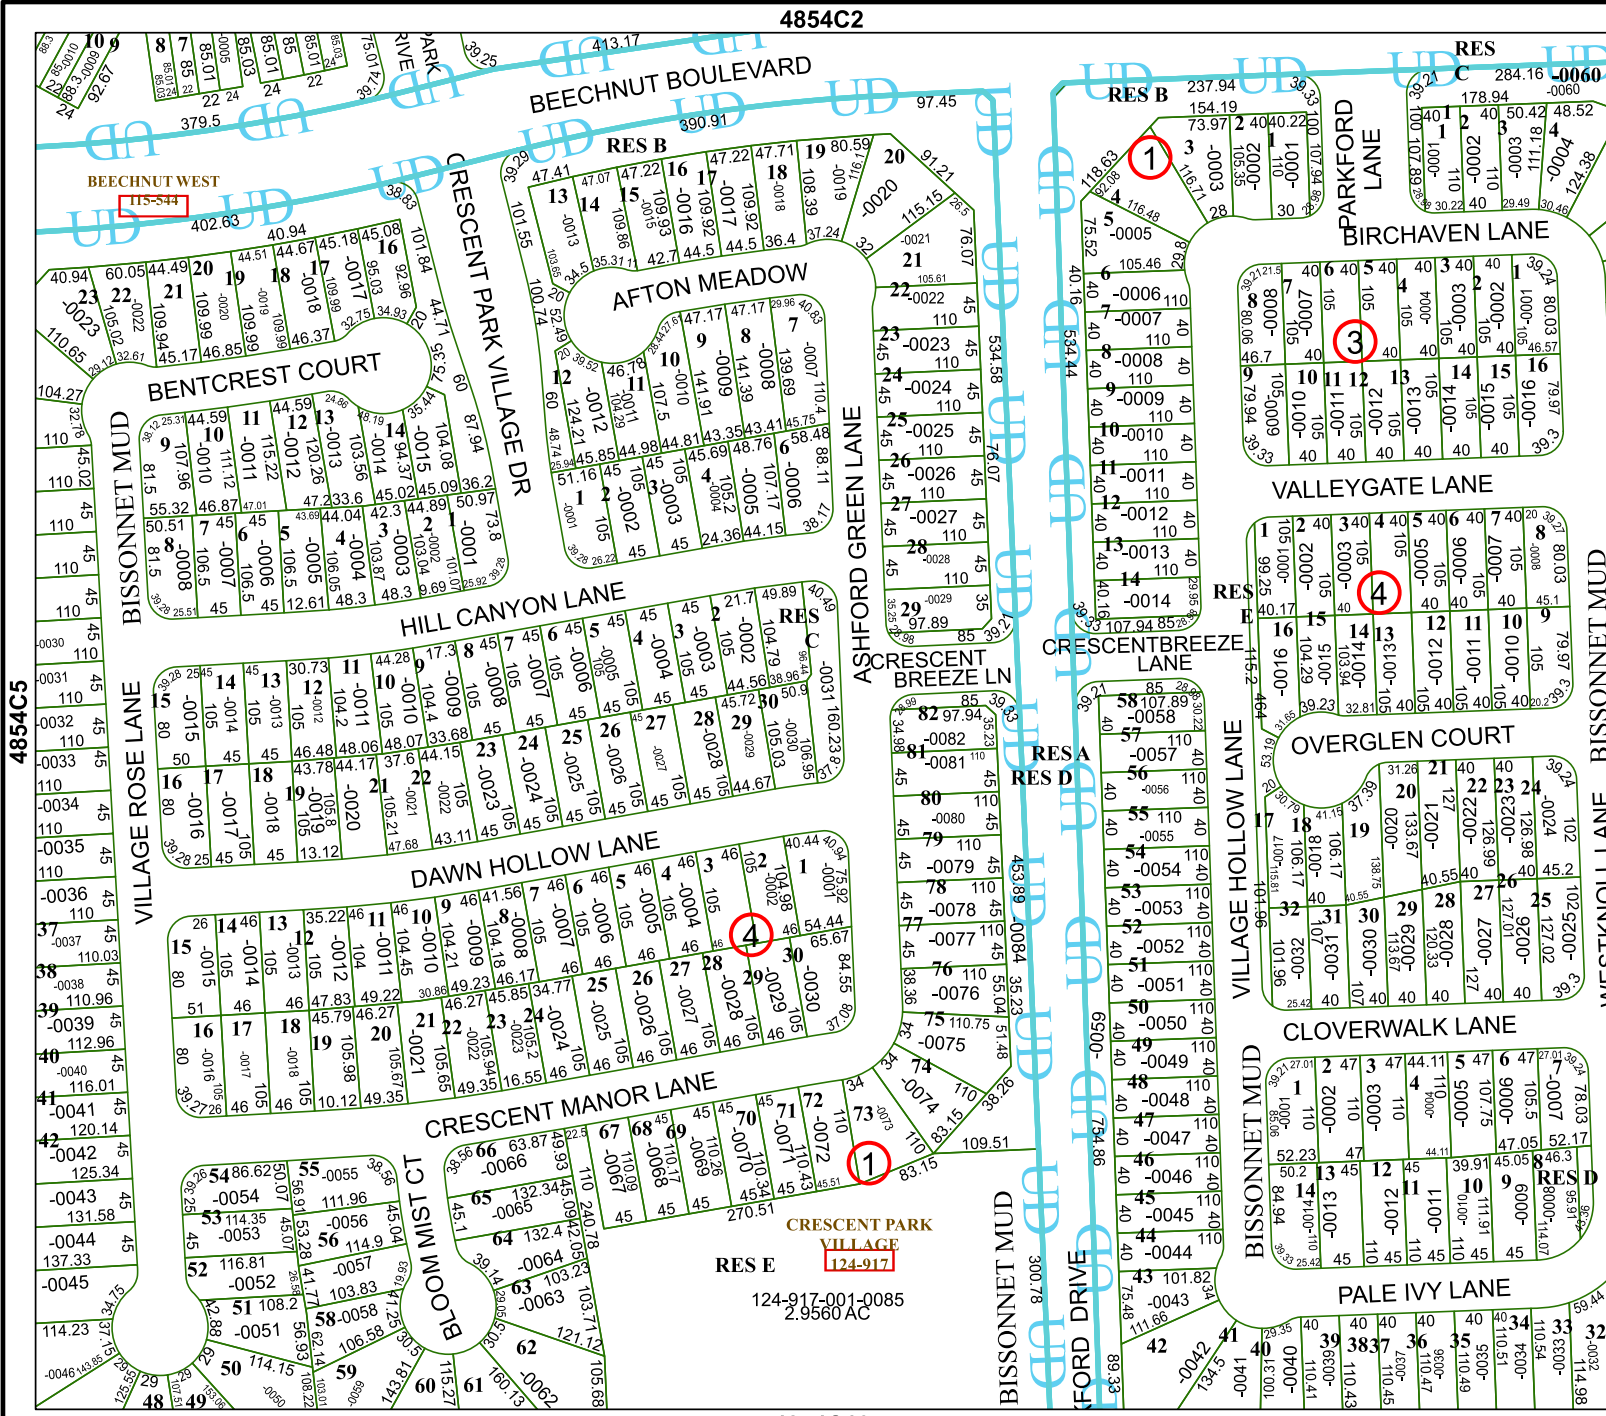

4854C2

4854C10

Harris Central Appraisal District

PUBLICATION DATE:
1/5/2023

Geospatial or map data maintained by the Harris Central Appraisal District is for informational purposes and may not have been prepared for or be suitable for legal, engineering, or surveying purposes. It does not represent an on-the-ground survey and only represents the approximate location of property boundaries.

MAP LOCATION

FACET 4854C6

4	1	2	3	4
8	5	6	7	8
12	9	10	11	12