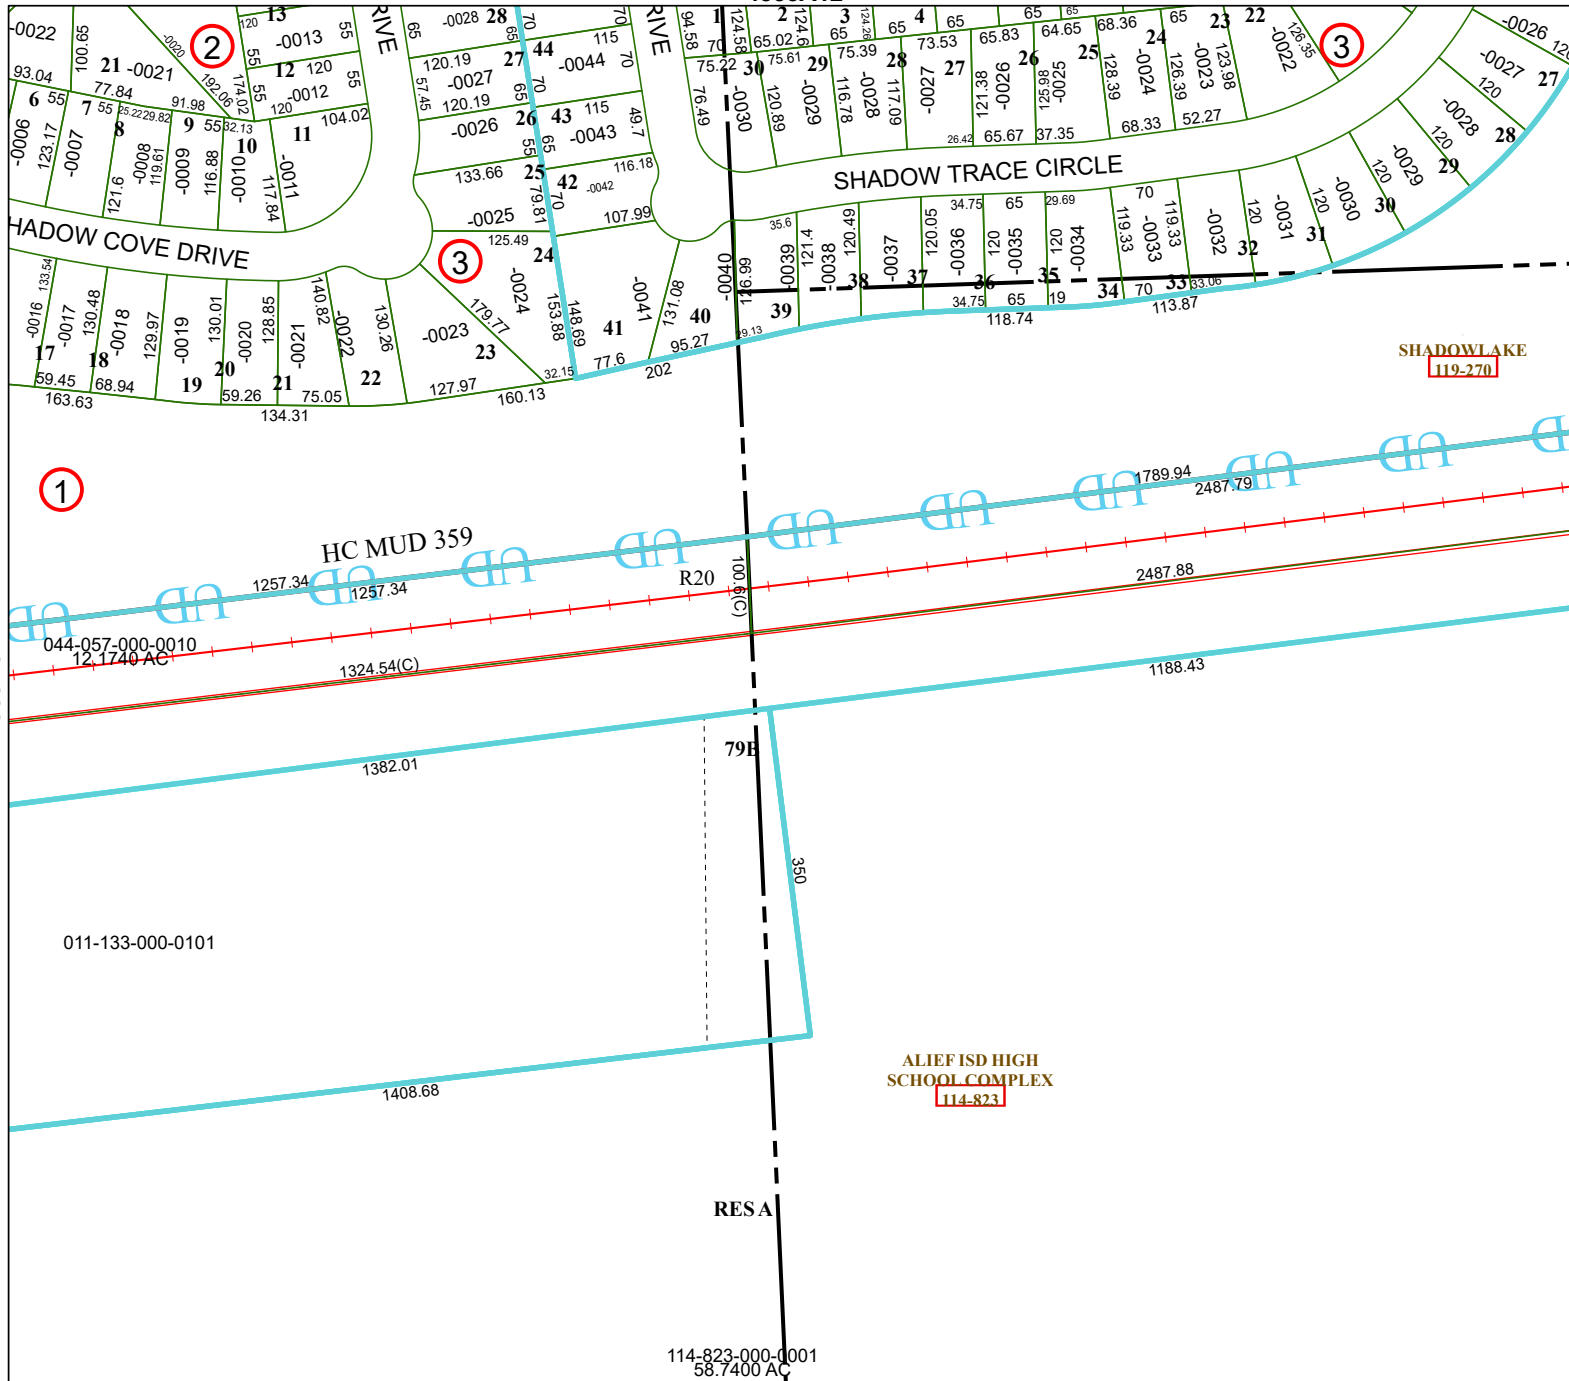

4855A12

Harris Central Appraisal District

PUBLICATION DATE:
12/9/2025

Geospatial or map data maintained by the Harris Central Appraisal District is for informational purposes and may not have been prepared for or be suitable for legal, engineering, or surveying purposes. It does not represent an on-the-ground survey and only represents the approximate location of property boundaries.

MAP LOCATION

FACET 4855C4

10	11	12	9	10
2	3	4	1	2
6	7	8	5	6

4855C8

4855C3

4855D1

1

2

3

3

ALIEF ISD HIGH SCHOOL COMPLEX
114-823

SHADOWLAKE
119-270

RESA

114-823-000-0001
58.7400 AC

HC MUD 359
1257.34 1257.34

044-057-000-0010
12.1746 AC