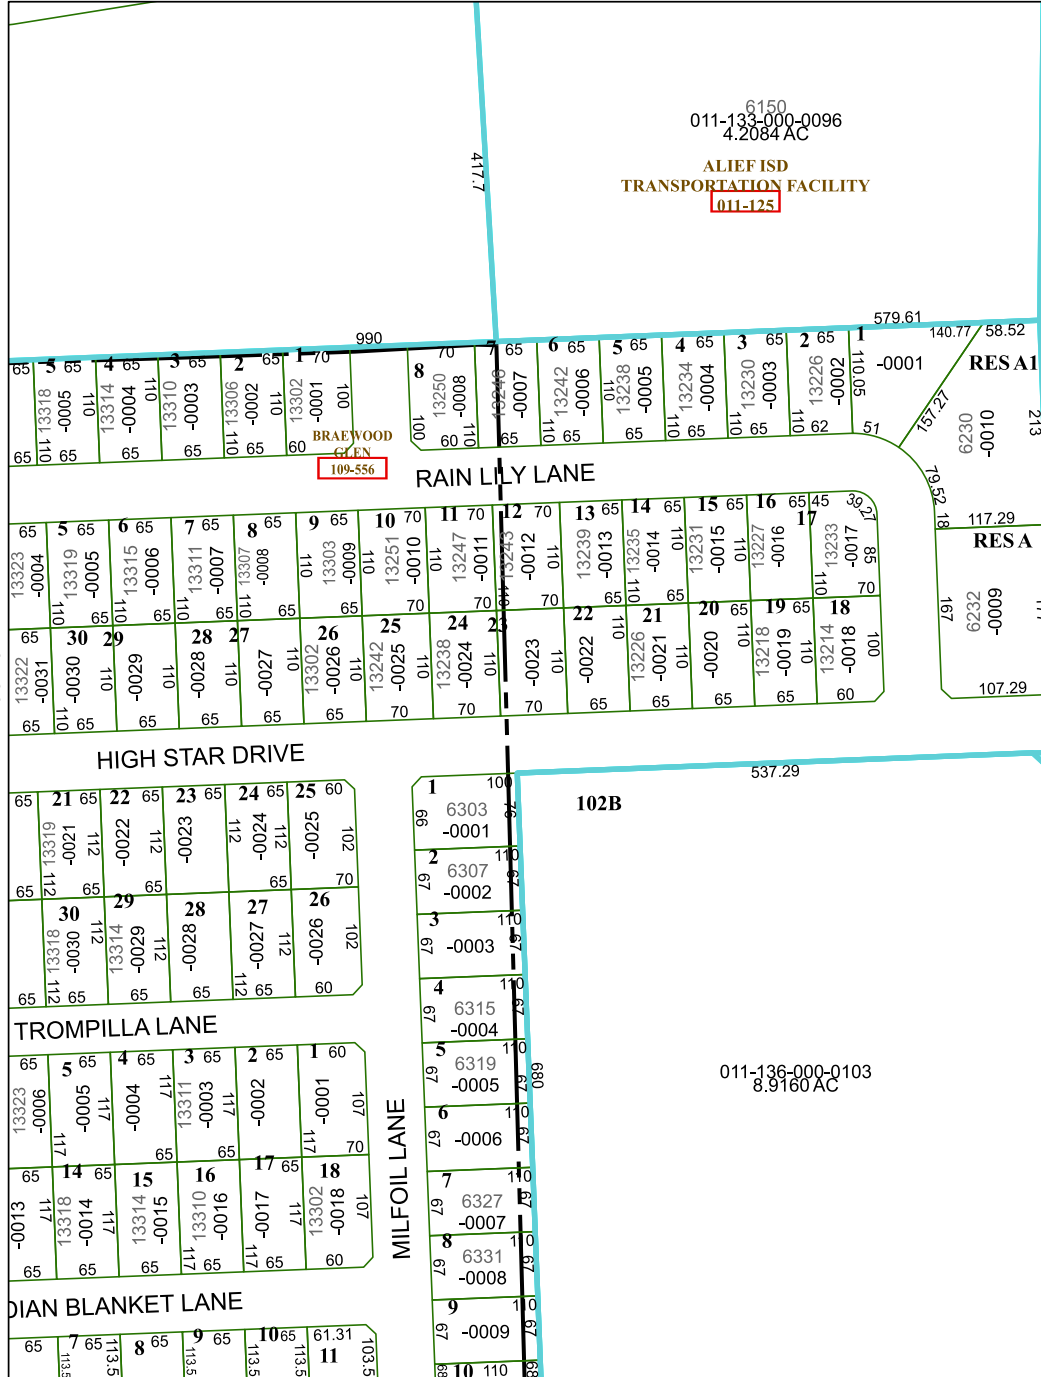

4855C1

011-133-000-0096  
4.2084 AC  
ALIEF ISD  
TRANSPORTATION FACILITY  
011-125

4855C9

# Harris Central Appraisal District

PUBLICATION DATE:  
1/5/2023

Geospatial or map data maintained by the Harris Central Appraisal District is for informational purposes and may not have been prepared for or be suitable for legal, engineering, or surveying purposes. It does not represent an on-the-ground survey and only represents the approximate location of property boundaries.

MAP LOCATION

## FACET 4855C5

3	4	1	2	3
7	8	5	6	7
11	12	9	10	11