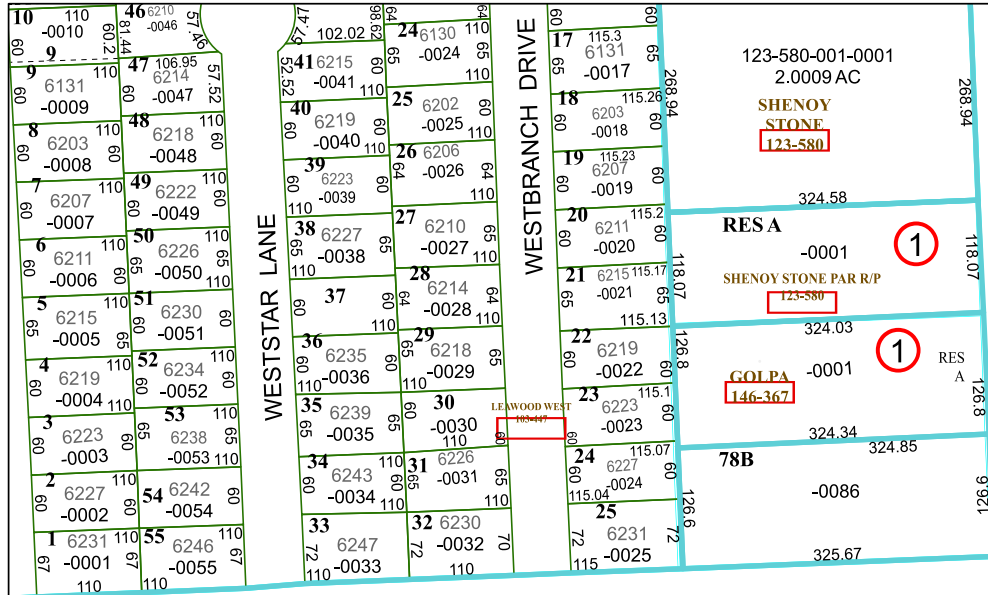

4855C3

4855C11

4855C11

Harris Central Appraisal District

PUBLICATION DATE:
1/5/2023

Geospatial or map data maintained by the Harris Central Appraisal District is for informational purposes and may not have been prepared for or be suitable for legal, engineering, or surveying purposes. It does not represent an on-the-ground survey and only represents the approximate location of property boundaries.

MAP LOCATION

FACET 4855C7

1	2	3	4	1
5	6	7	8	5
9	10	11	12	9

4855C11