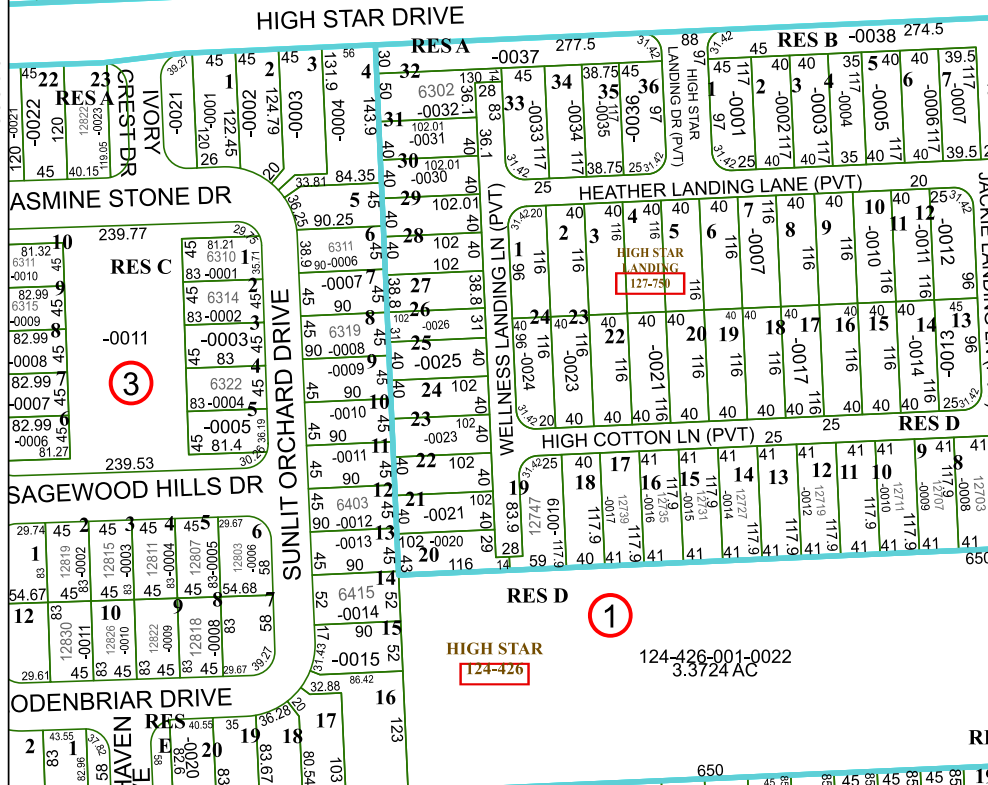

4855C3

4855C11

4855C11

Harris Central Appraisal District

PUBLICATION DATE:
1/5/2023

Geospatial or map data maintained by the Harris Central Appraisal District is for informational purposes and may not have been prepared for or be suitable for legal, engineering, or surveying purposes. It does not represent an on-the-ground survey and only represents the approximate location of property boundaries.

MAP LOCATION

FACET 4855C7

1	2	3	4	1
5	6	7	8	5
9	10	11	12	9

4855C11