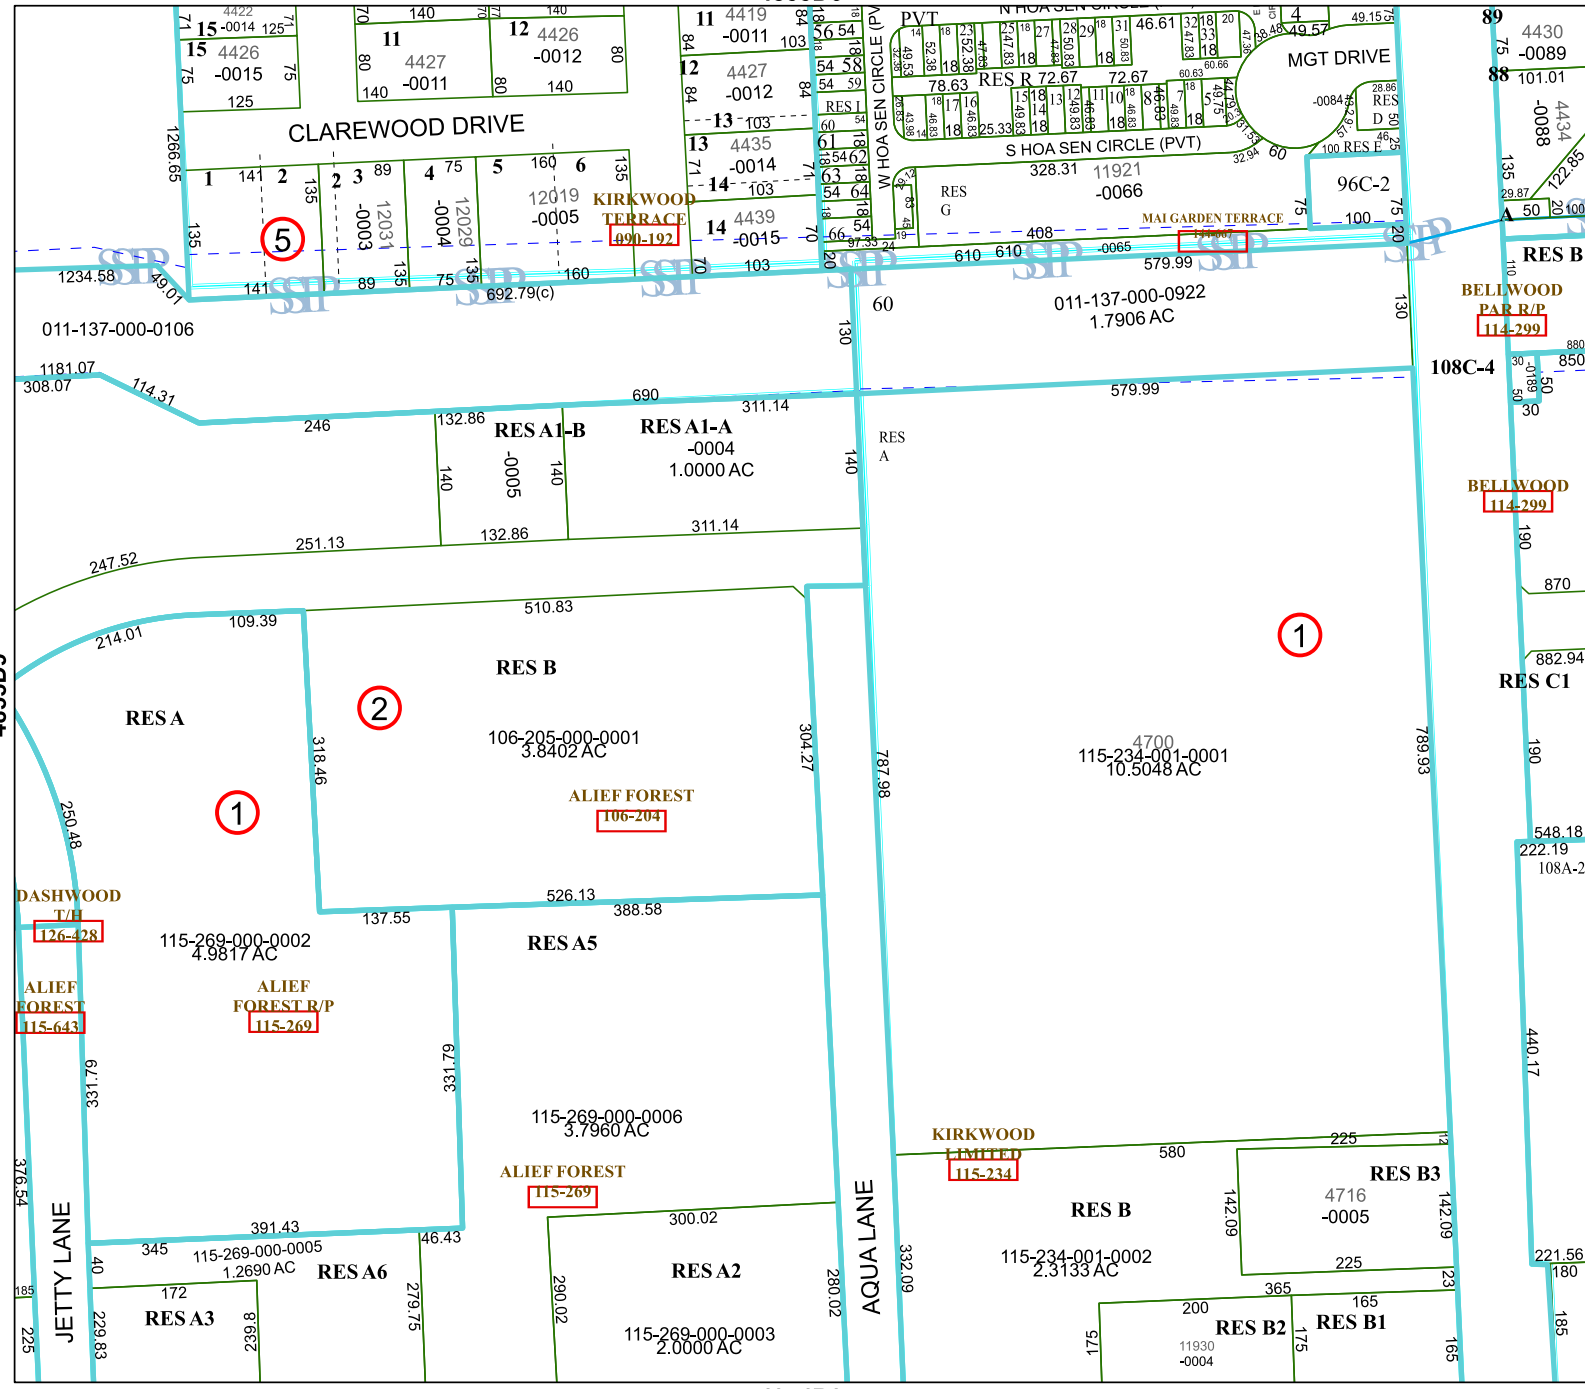

4855D6

4854B2

Harris Central Appraisal District

PUBLICATION DATE:
12/30/2023

Geospatial or map data maintained by the Harris Central Appraisal District is for informational purposes and may not have been prepared for or be suitable for legal, engineering, or surveying purposes. It does not represent an on-the-ground survey and only represents the approximate location of property boundaries.

MAP LOCATION

FACET 4855D10

8	5	6	7	8
12	9	10	11	12
4	1	2	3	4