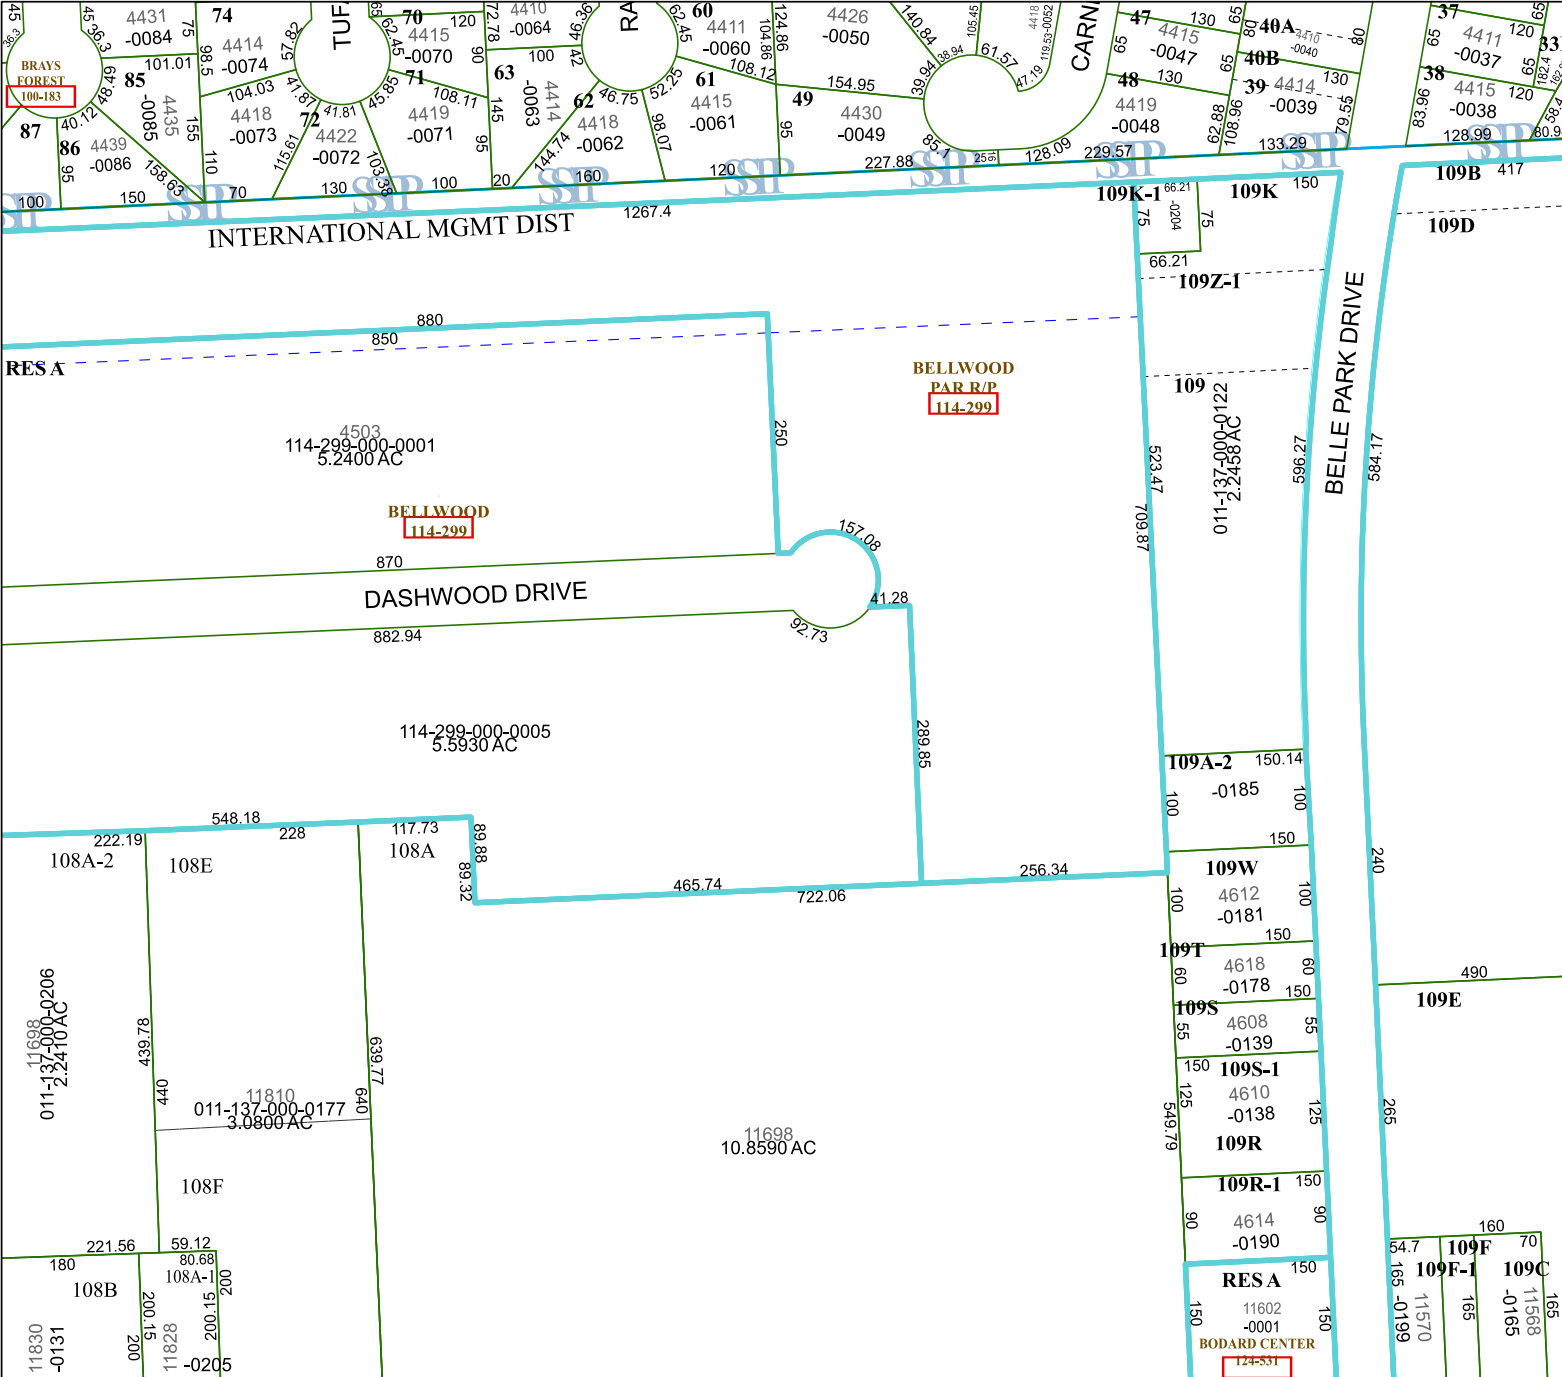

4855D7

4854B3

Harris Central Appraisal District

PUBLICATION DATE:
12/30/2023

Geospatial or map data maintained by the Harris Central Appraisal District is for informational purposes and may not have been prepared for or be suitable for legal, engineering, or surveying purposes. It does not represent an on-the-ground survey and only represents the approximate location of property boundaries.

MAP LOCATION

FACET

4855D11

5	6	7	8	5
9	10	11	12	9
1	2	3	4	1

4855D10

4855D12