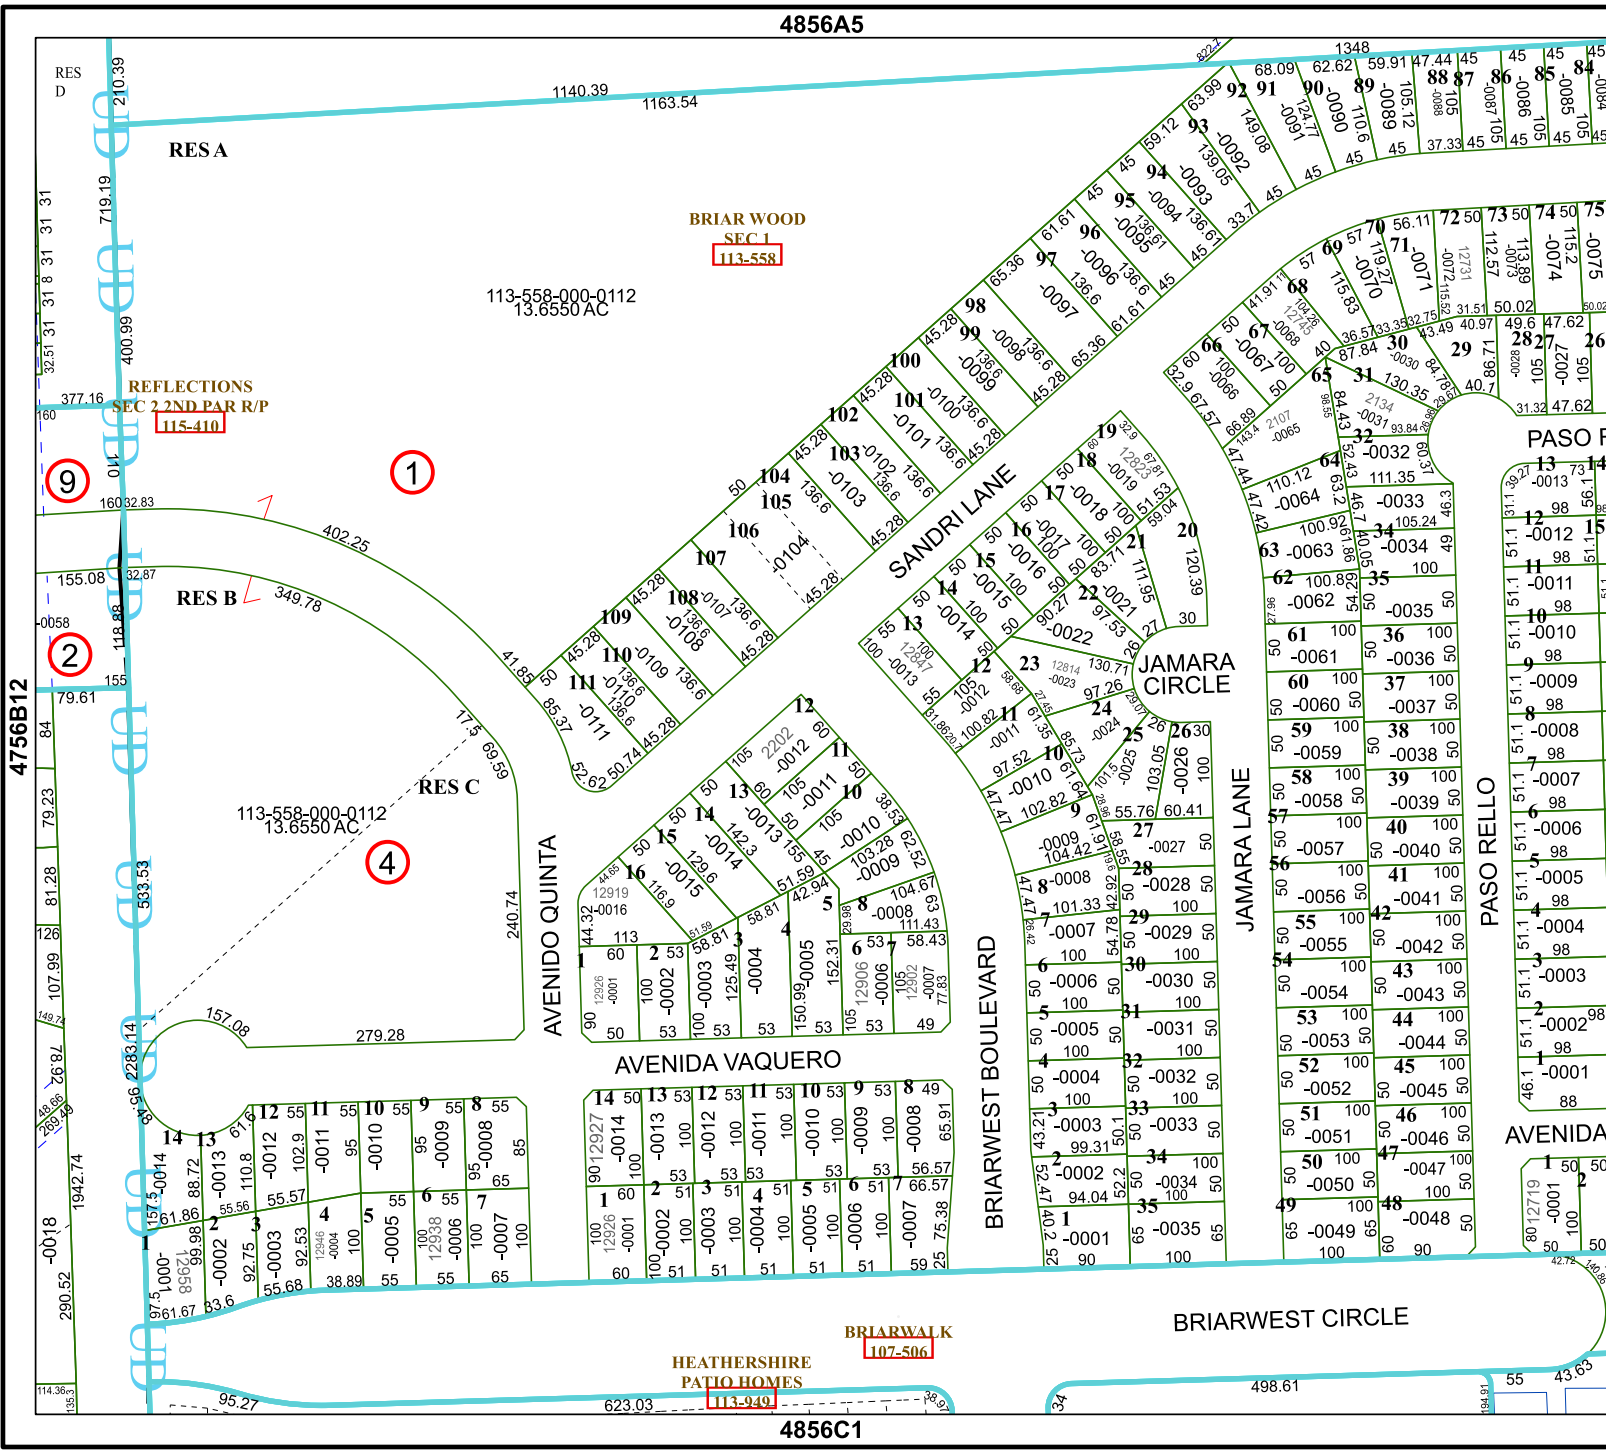

# Harris Central Appraisal District

PUBLICATION DATE: 12/30/2023

Geospatial or map data maintained by the Harris Central Appraisal District is for informational purposes and may not have been prepared for or be suitable for legal, engineering, or surveying purposes. It does not represent an on-the-ground survey and only represents the approximate location of property boundaries.

MAP LOCATION

## FACET 4856A9

7	8	5	6	7
11	12	9	10	11
3	4	1	2	3

4756B12

4856C1