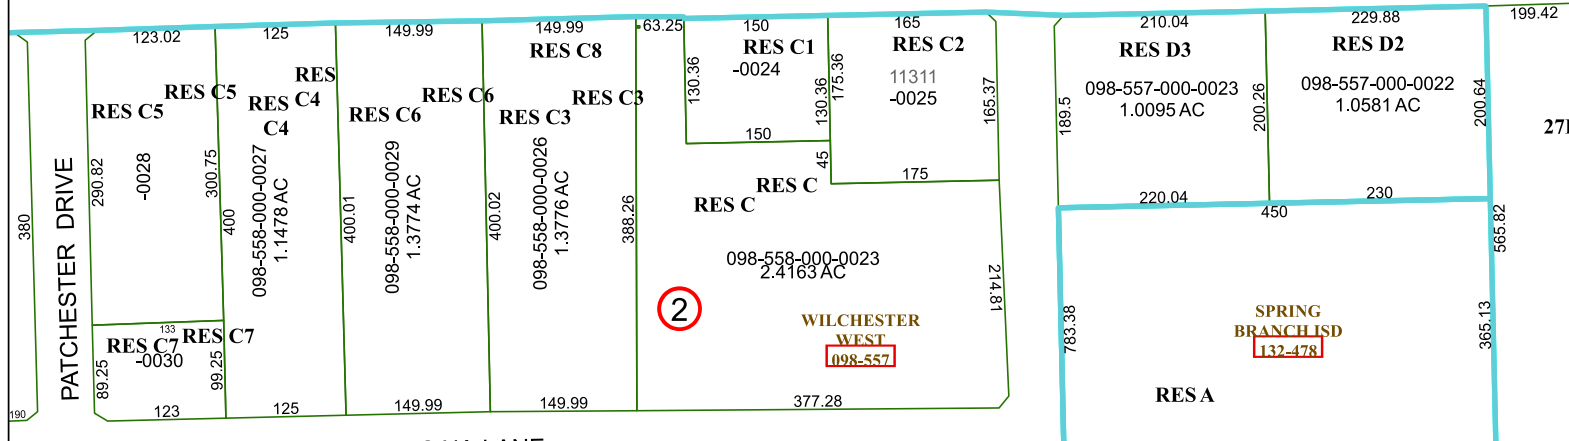

4858B11

OLD KATY ROAD

Harris Central Appraisal District

PUBLICATION DATE:
1/5/2023

Geospatial or map data maintained by the Harris Central Appraisal District is for informational purposes and may not have been prepared for or be suitable for legal, engineering, or surveying purposes. It does not represent an on-the-ground survey and only represents the approximate location of property boundaries.

MAP LOCATION

FACET 4858D3

9	10	11	12	9
1	2	3	4	1
5	6	7	8	5

4858D7

4858D2

4858D4