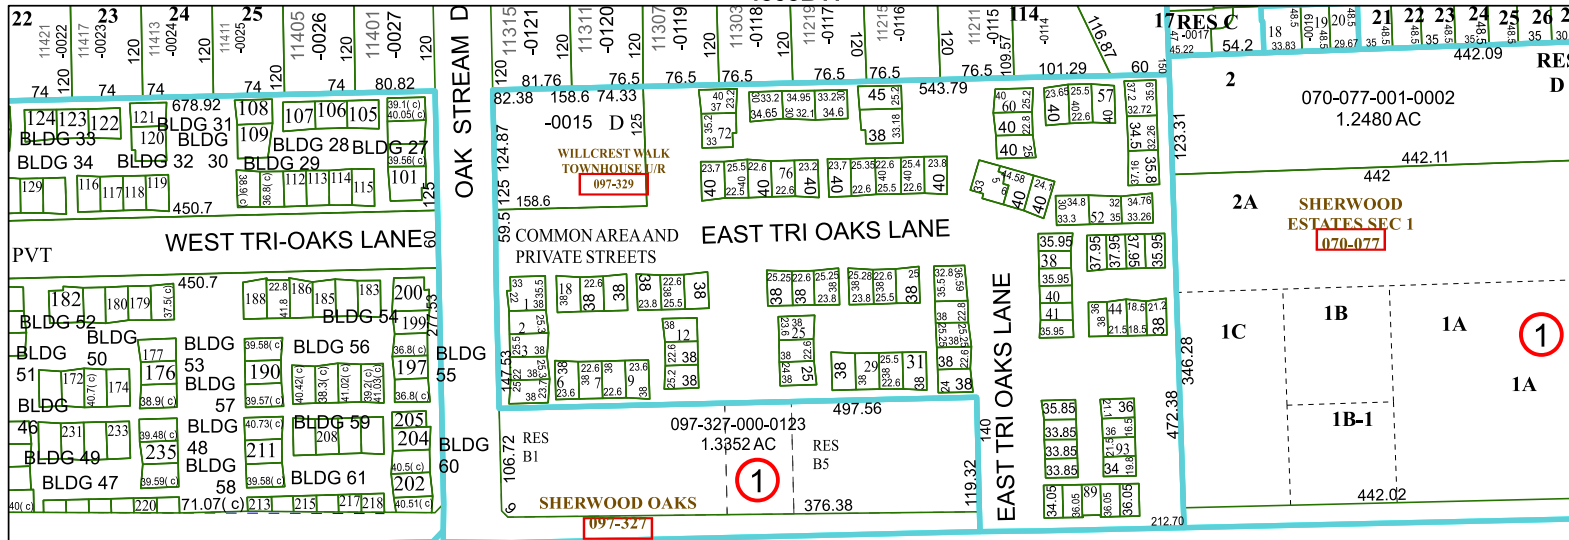

4858B11

OLD KATY ROAD

Harris Central Appraisal District

PUBLICATION DATE:
1/5/2023

Geospatial or map data maintained by the Harris Central Appraisal District is for informational purposes and may not have been prepared for or be suitable for legal, engineering, or surveying purposes. It does not represent an on-the-ground survey and only represents the approximate location of property boundaries.

MAP LOCATION

FACET 4858D3

9	10	11	12	9
1	2	3	4	1
5	6	7	8	5

4858D7

4858D2

4858D4