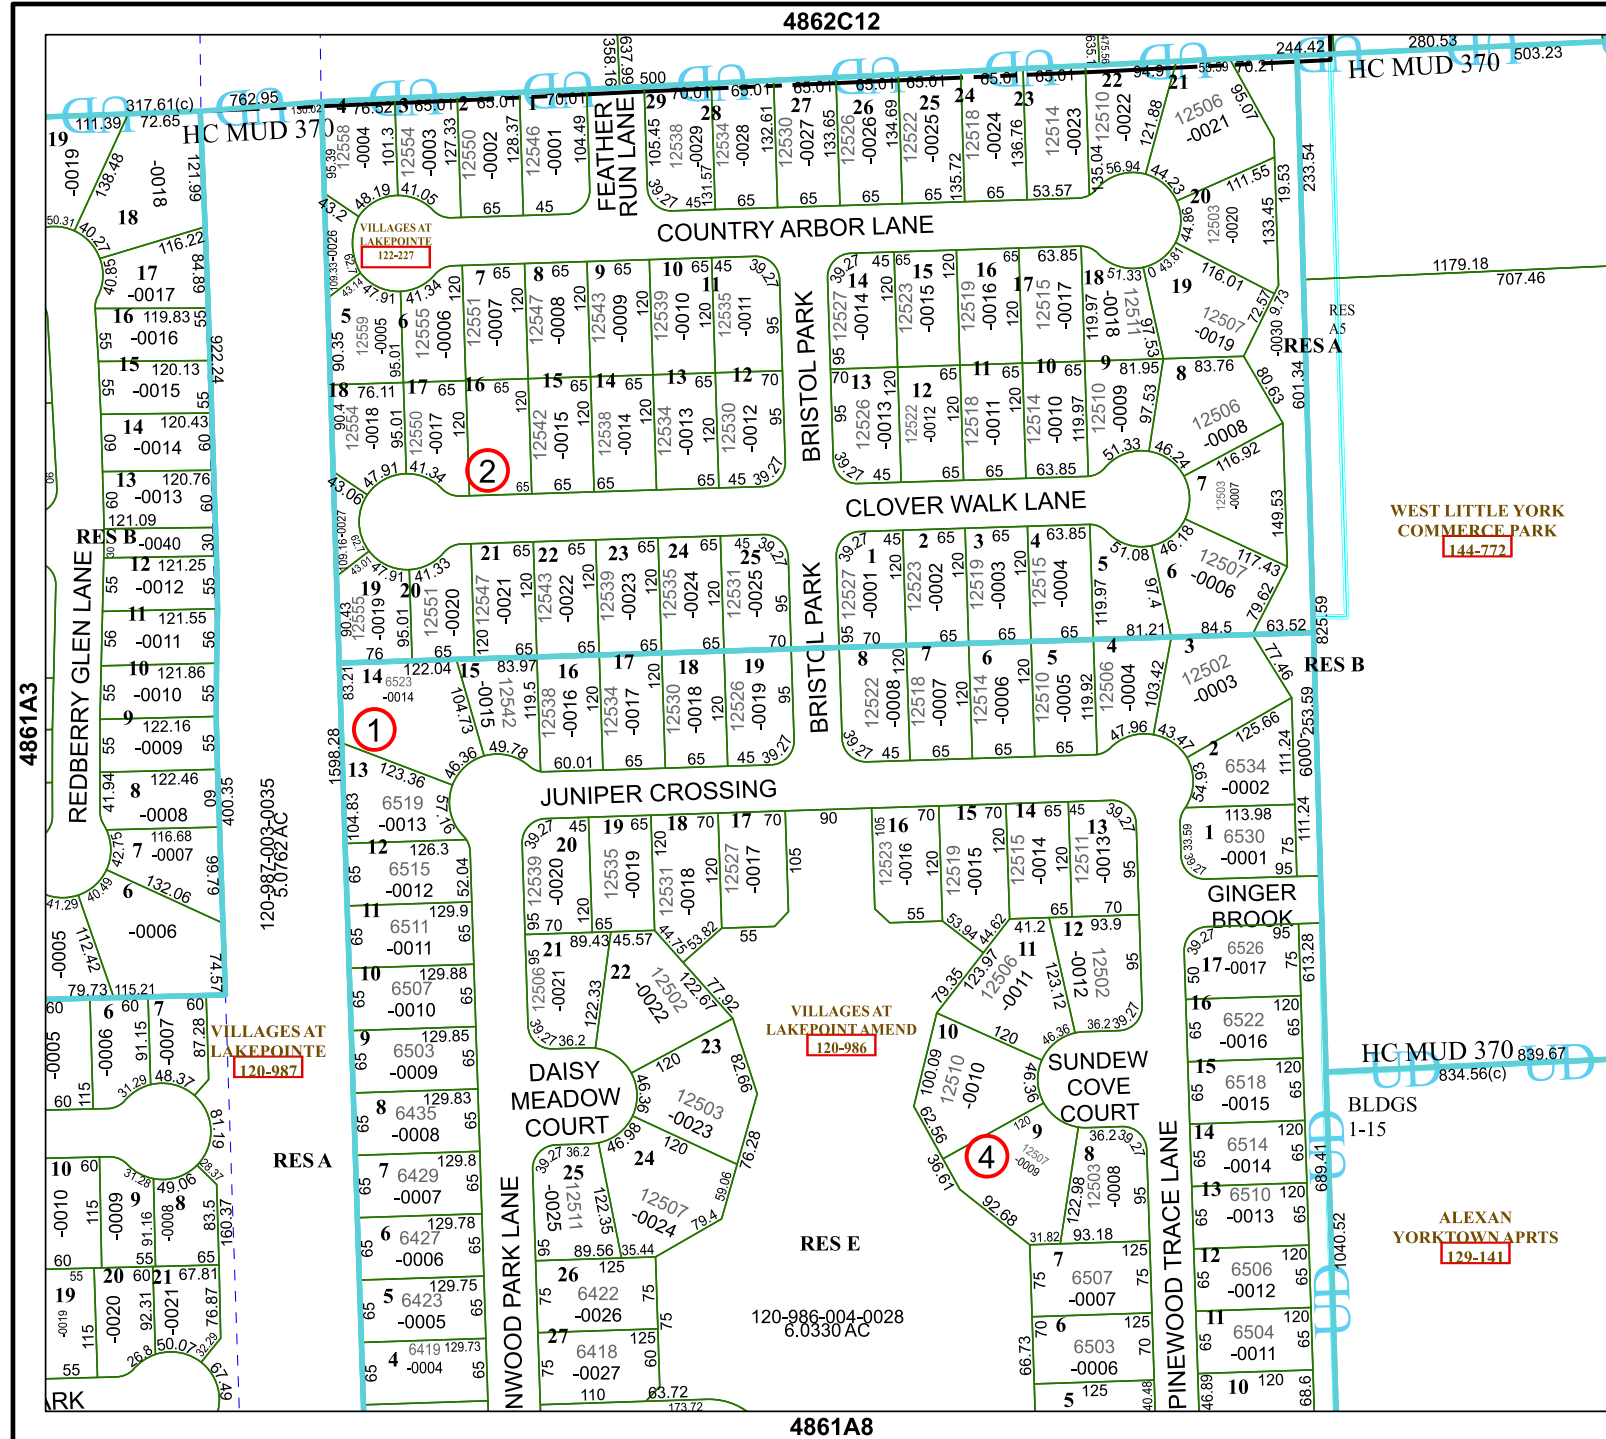

4862C12

Harris Central Appraisal District

PUBLICATION DATE:
12/30/2023

Geospatial or map data maintained by the Harris Central Appraisal District is for informational purposes and may not have been prepared for or be suitable for legal, engineering, or surveying purposes. It does not represent an on-the-ground survey and only represents the approximate location of property boundaries.

MAP LOCATION

FACET 4861A4

10	11	12	9	10
2	3	4	1	2
6	7	8	5	6

4861B1

WEST LITTLE YORK COMMERCE PARK
144-772

HC MUD 370
834.56(c)

BLDGS
1-15

ALEXAN YORKTOWN APTS
129-141