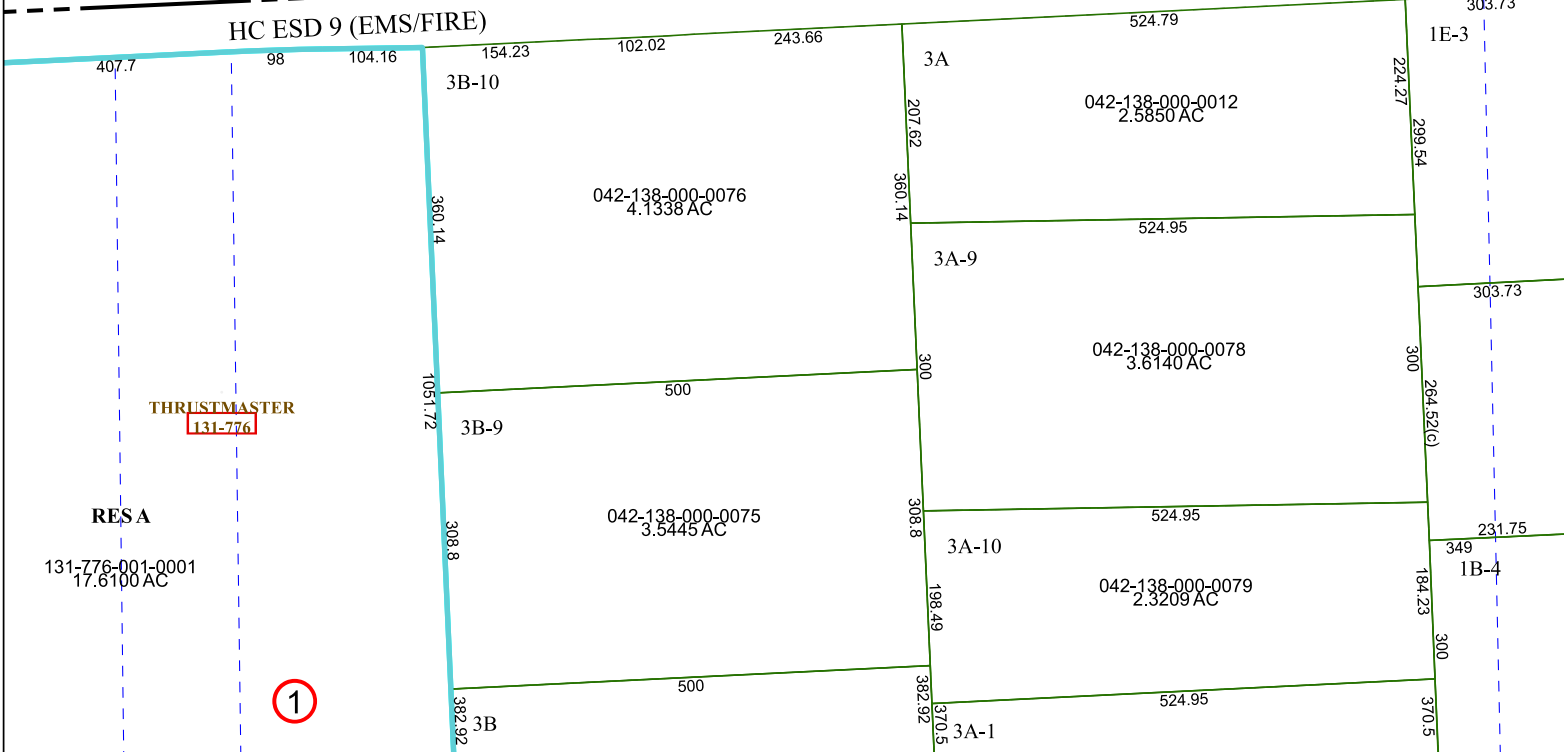

4862A12

4862C8

Harris Central Appraisal District

PUBLICATION DATE:
12/30/2023

Geospatial or map data maintained by the Harris Central Appraisal District is for informational purposes and may not have been prepared for or be suitable for legal, engineering, or surveying purposes. It does not represent an on-the-ground survey and only represents the approximate location of property boundaries.

MAP LOCATION

FACET 4862C4

10	11	12	9	10
2	3	4	1	2
6	7	8	5	6