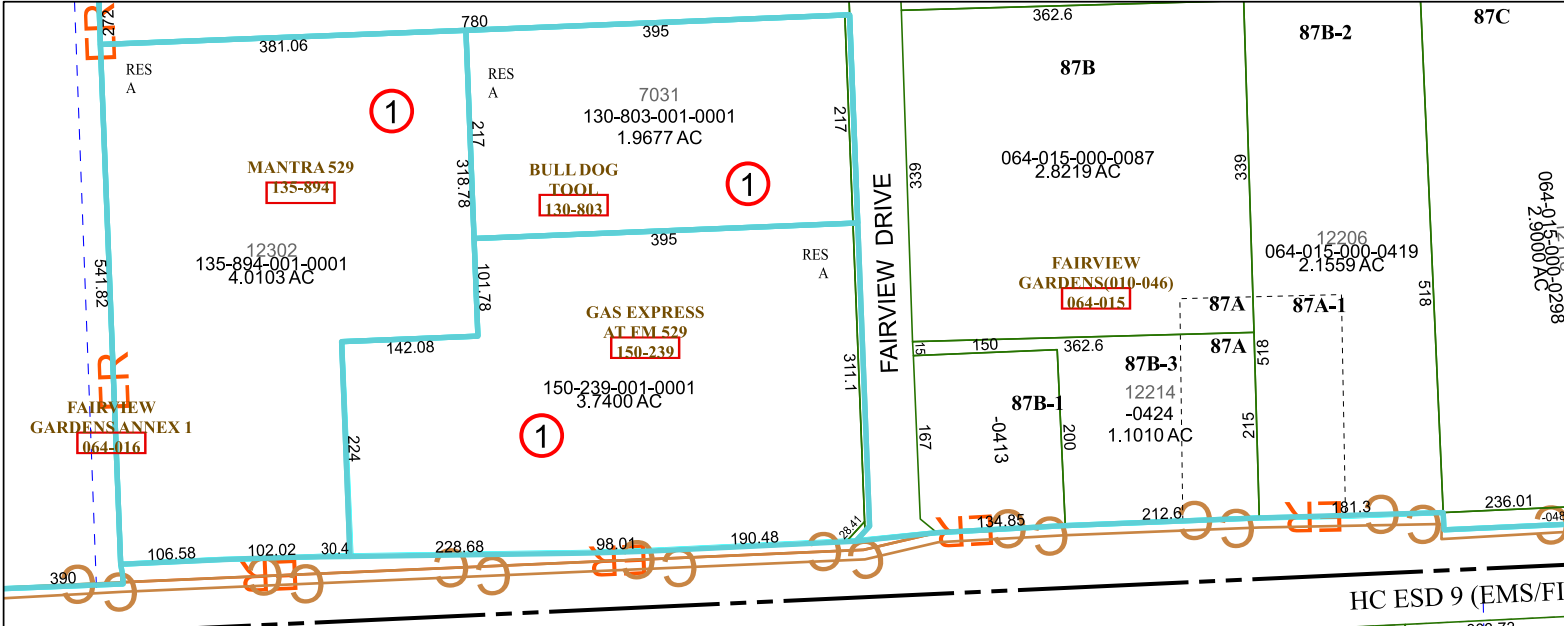

4862A12

4862C8

Harris Central Appraisal District

PUBLICATION DATE:
12/30/2023

Geospatial or map data maintained by the Harris Central Appraisal District is for informational purposes and may not have been prepared for or be suitable for legal, engineering, or surveying purposes. It does not represent an on-the-ground survey and only represents the approximate location of property boundaries.

MAP LOCATION

FACET 4862C4

10	11	12	9	10
2	3	4	1	2
6	7	8	5	6