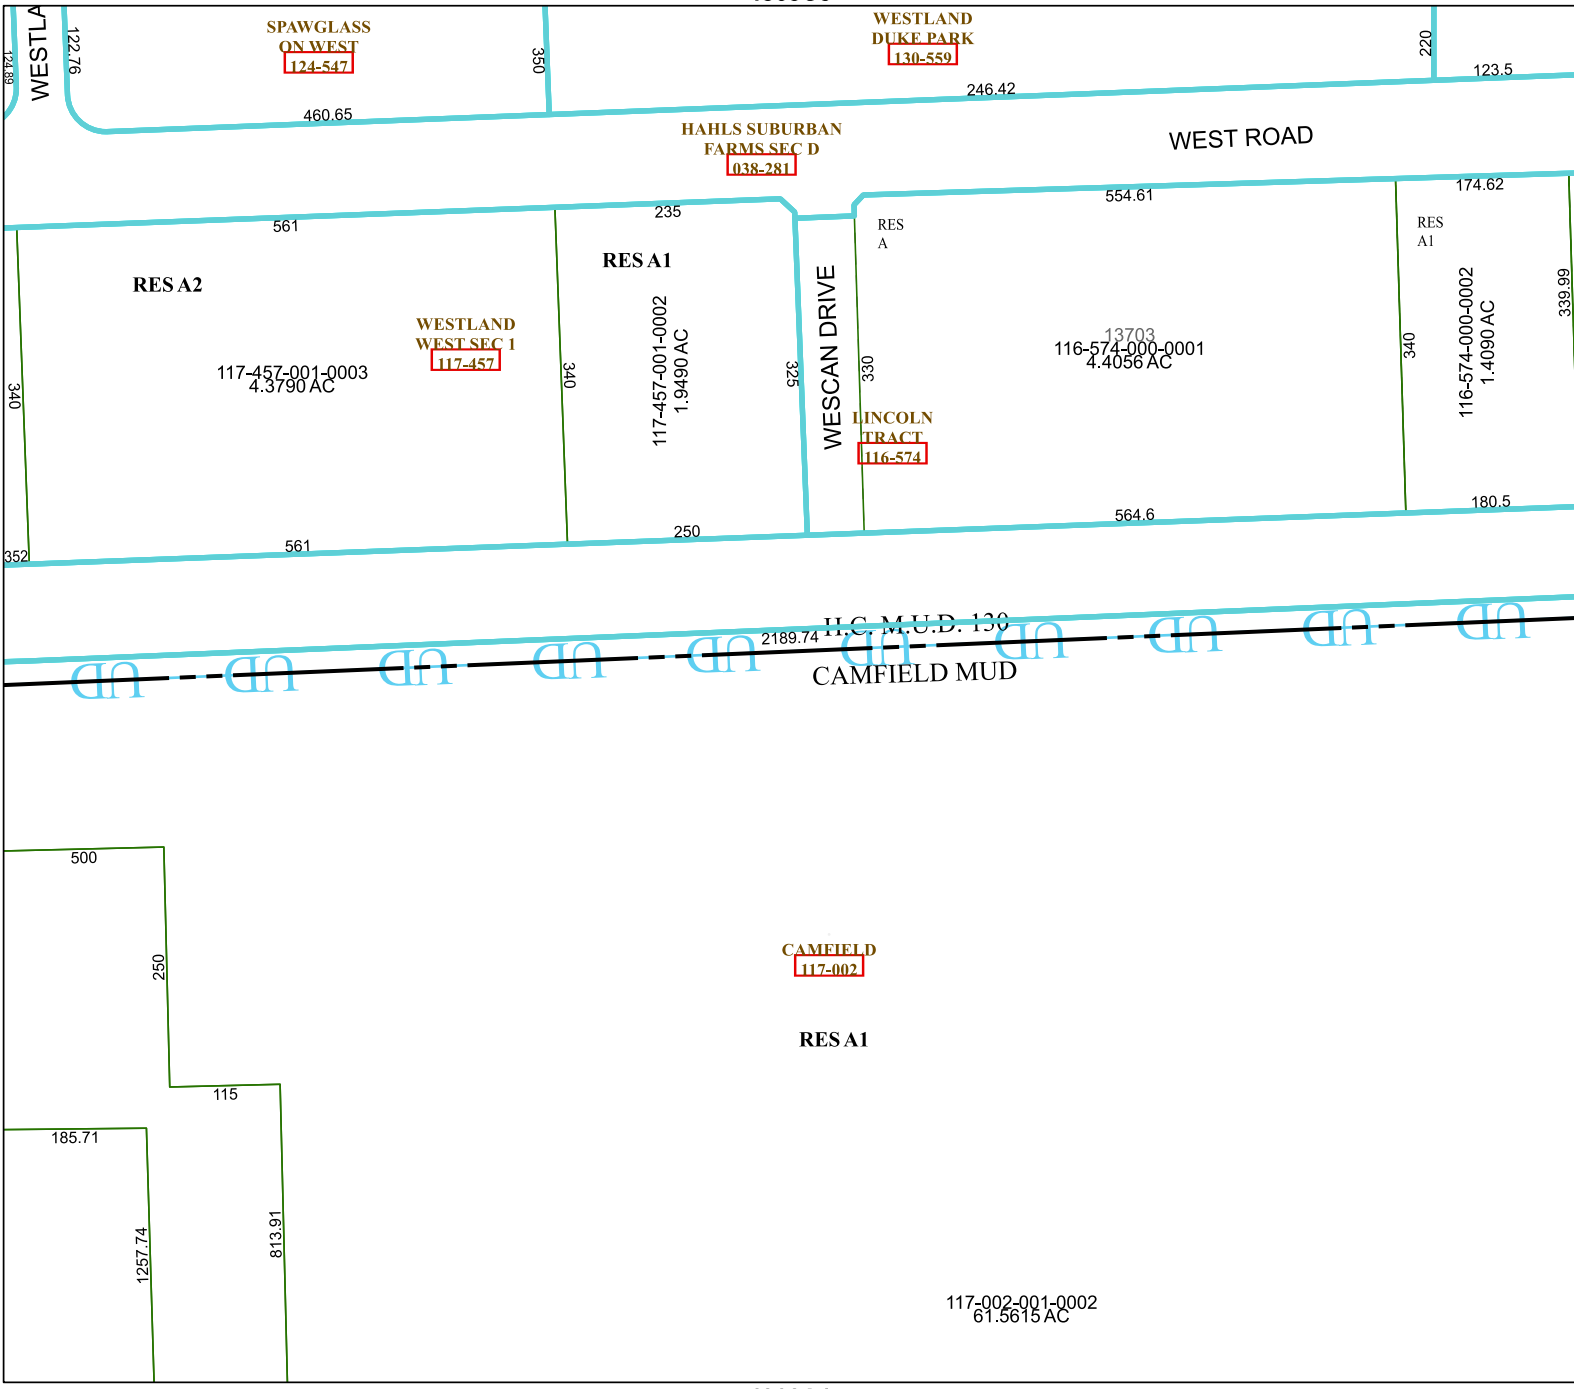

4863C5

4862A1

# Harris Central Appraisal District

PUBLICATION DATE:  
1/9/2025

Geospatial or map data maintained by the Harris Central Appraisal District is for informational purposes and may not have been prepared for or be suitable for legal, engineering, or surveying purposes. It does not represent an on-the-ground survey and only represents the approximate location of property boundaries.

### MAP LOCATION

## FACET 4863C9

7	8	5	6	7
11	12	9	10	11
3	4	1	2	3