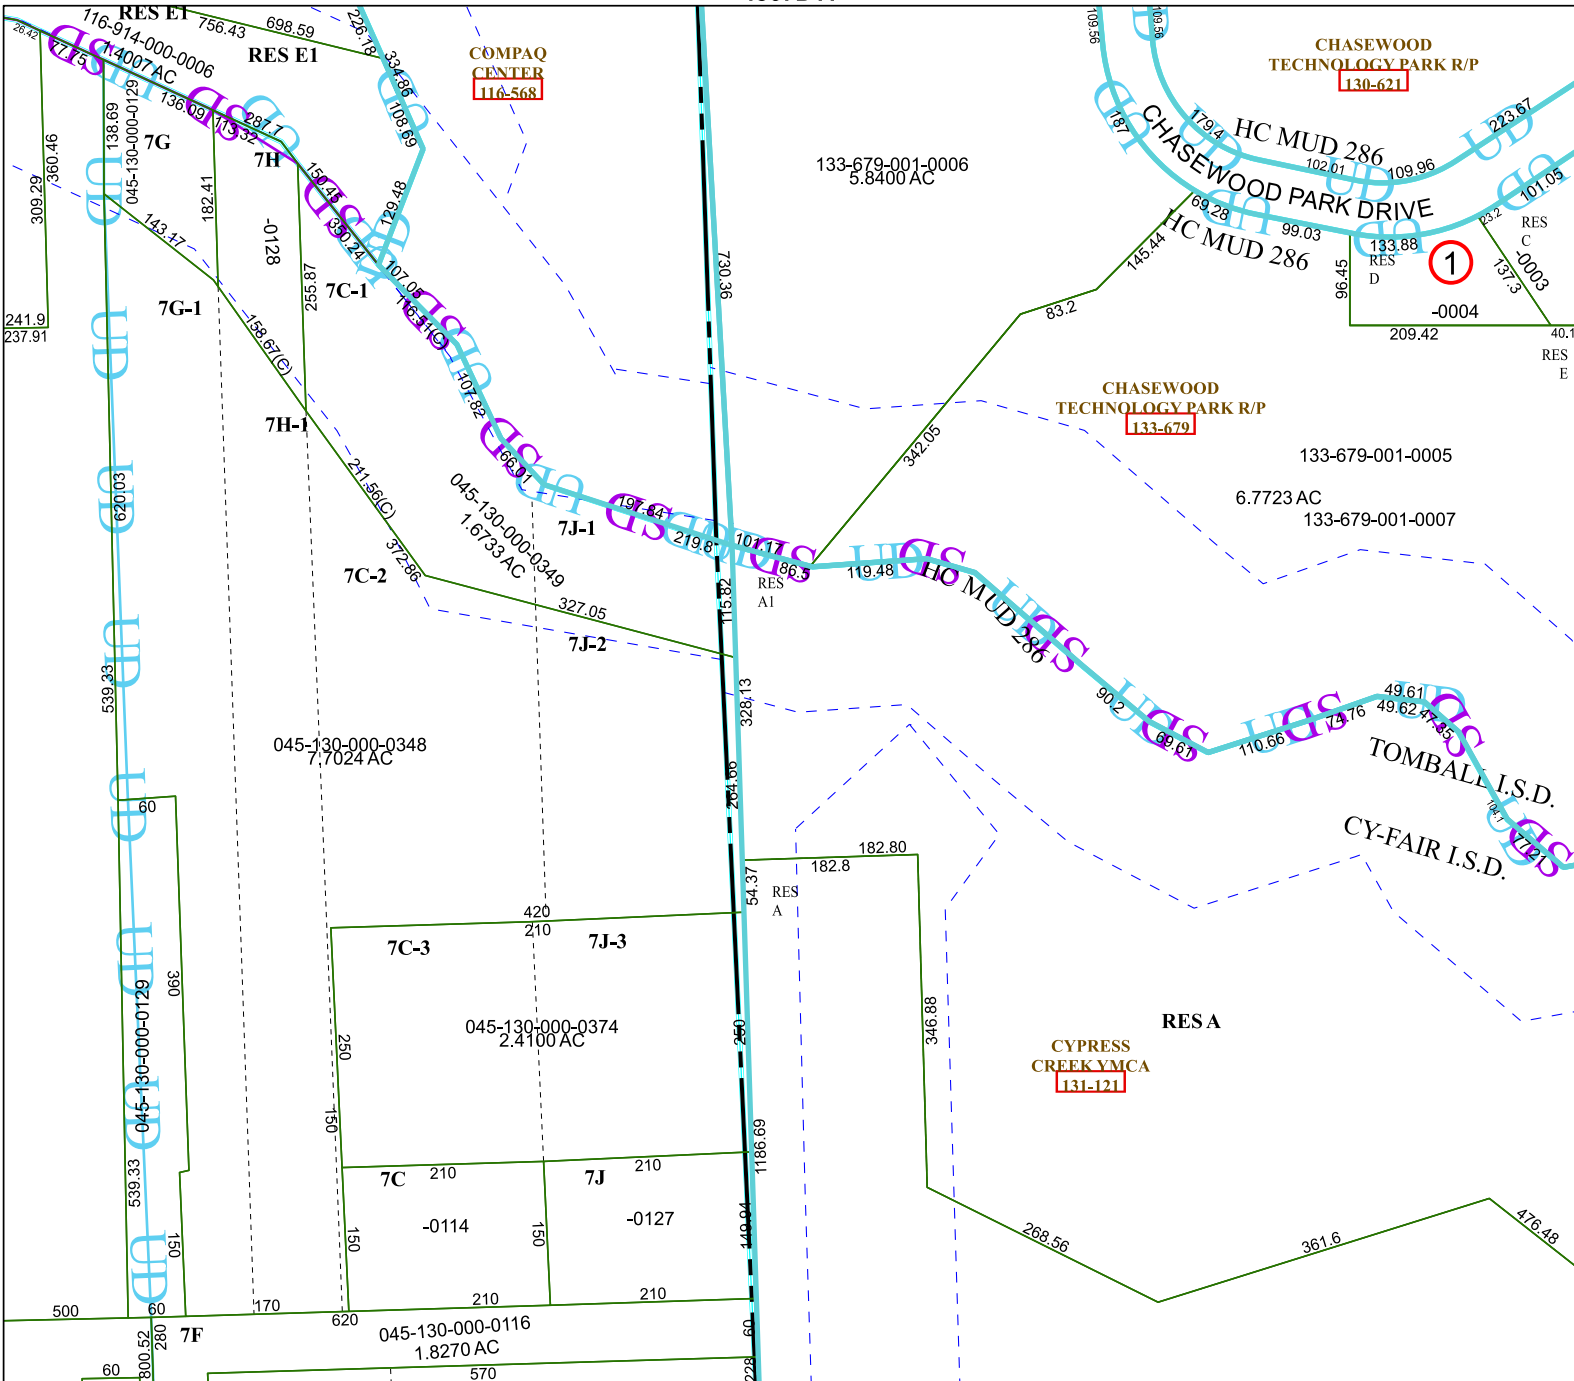

4867D11

4866B2

4866B7

Harris Central Appraisal District

PUBLICATION DATE:
1/5/2023

Geospatial or map data maintained by the Harris Central Appraisal District is for informational purposes and may not have been prepared for or be suitable for legal, engineering, or surveying purposes. It does not represent an on-the-ground survey and only represents the approximate location of property boundaries.

MAP LOCATION

FACET

4866B3

9	10	11	12	9
1	2	3	4	1
5	6	7	8	5