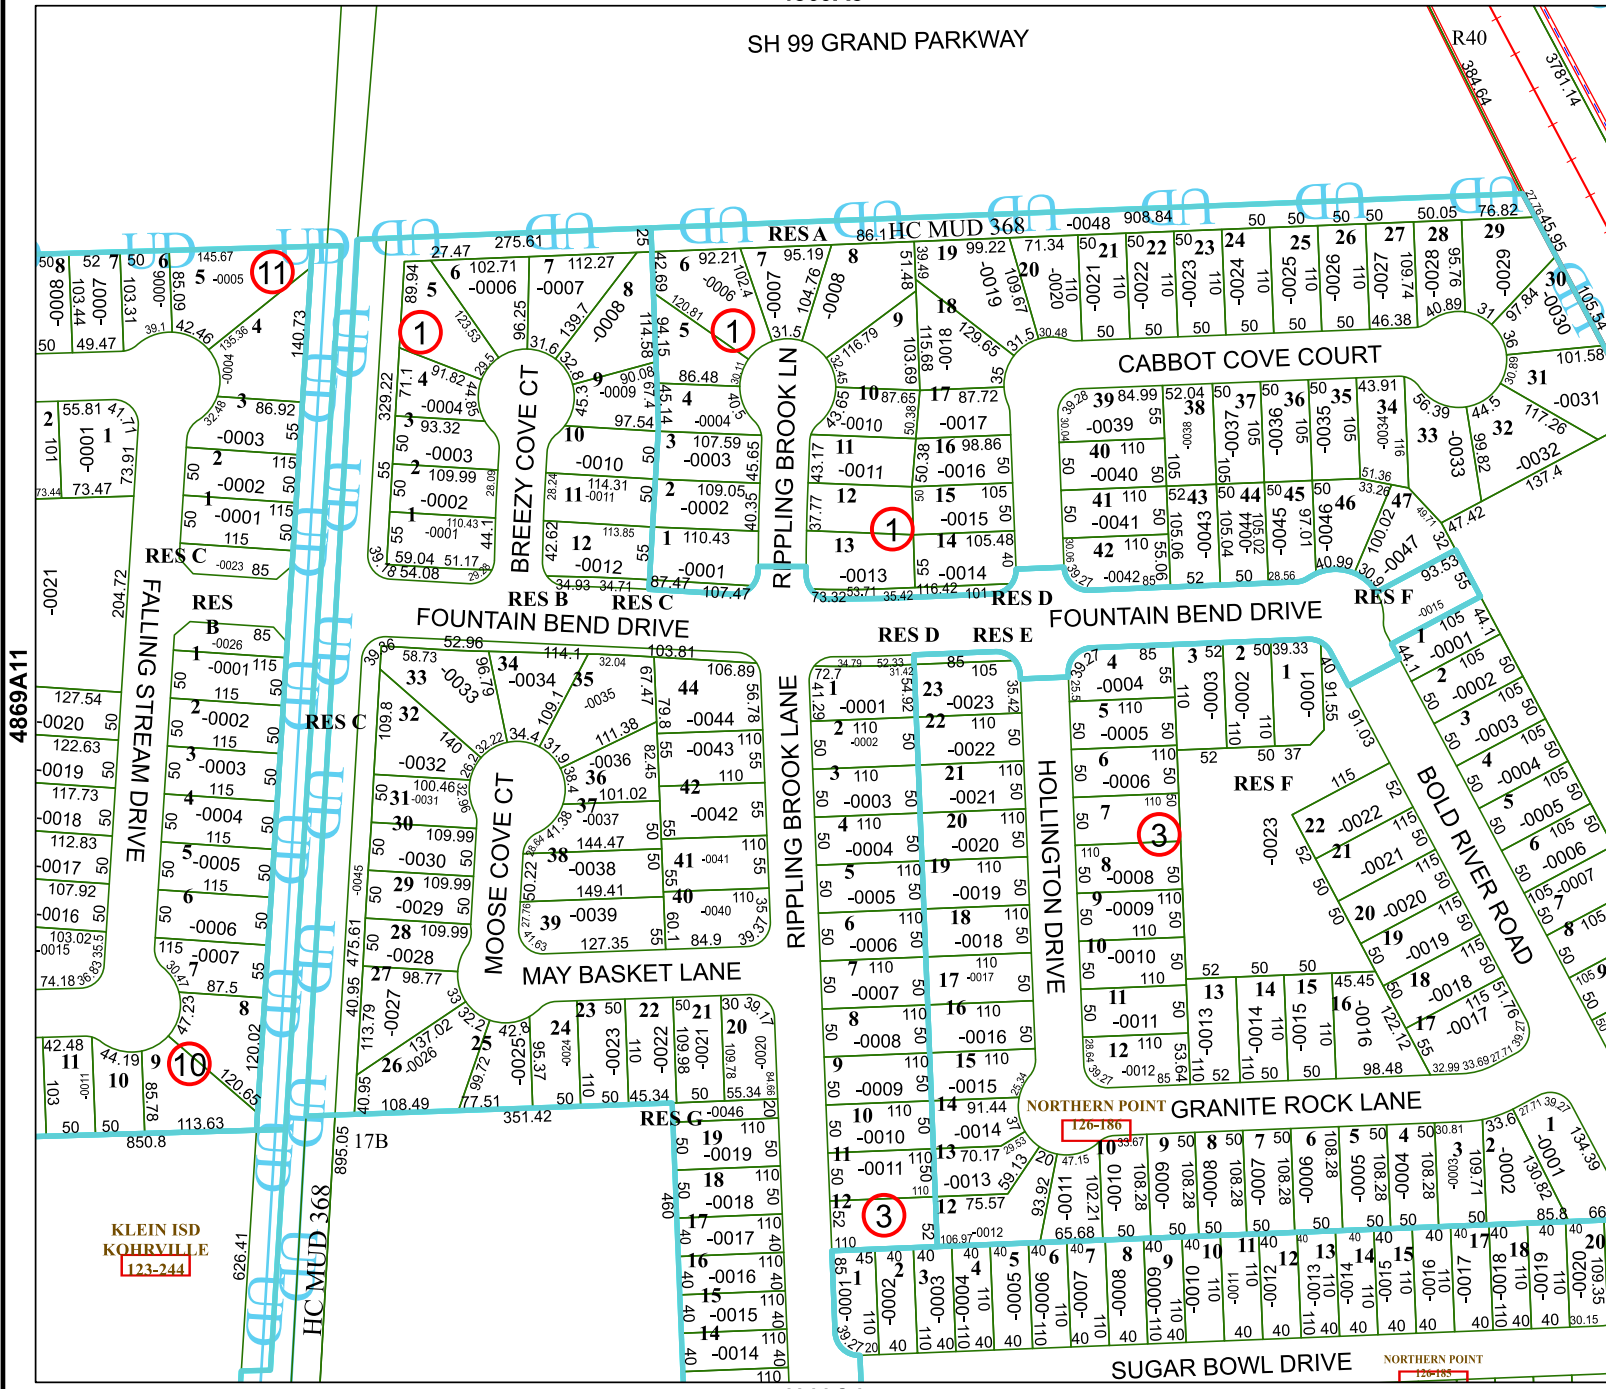

4869A8

SH 99 GRAND PARKWAY

Harris Central Appraisal District

0 45 90 180 Feet

PUBLICATION DATE: 1/5/2023

Geospatial or map data maintained by the Harris Central Appraisal District is for informational purposes and may not have been prepared for or be suitable for legal, engineering, or surveying purposes. It does not represent an on-the-ground survey and only represents the approximate location of property boundaries.

MAP LOCATION

FACET 4869A12

6	7	8	5	6
10	11	12	9	10
2	3	4	1	2

4869C4

KLEIN ISD
KOHRRVILLE
123-244

NORTHERN POINT GRANITE ROCK LANE
126-186

SUGAR BOWL DRIVE
NORTHERN POINT
126-185