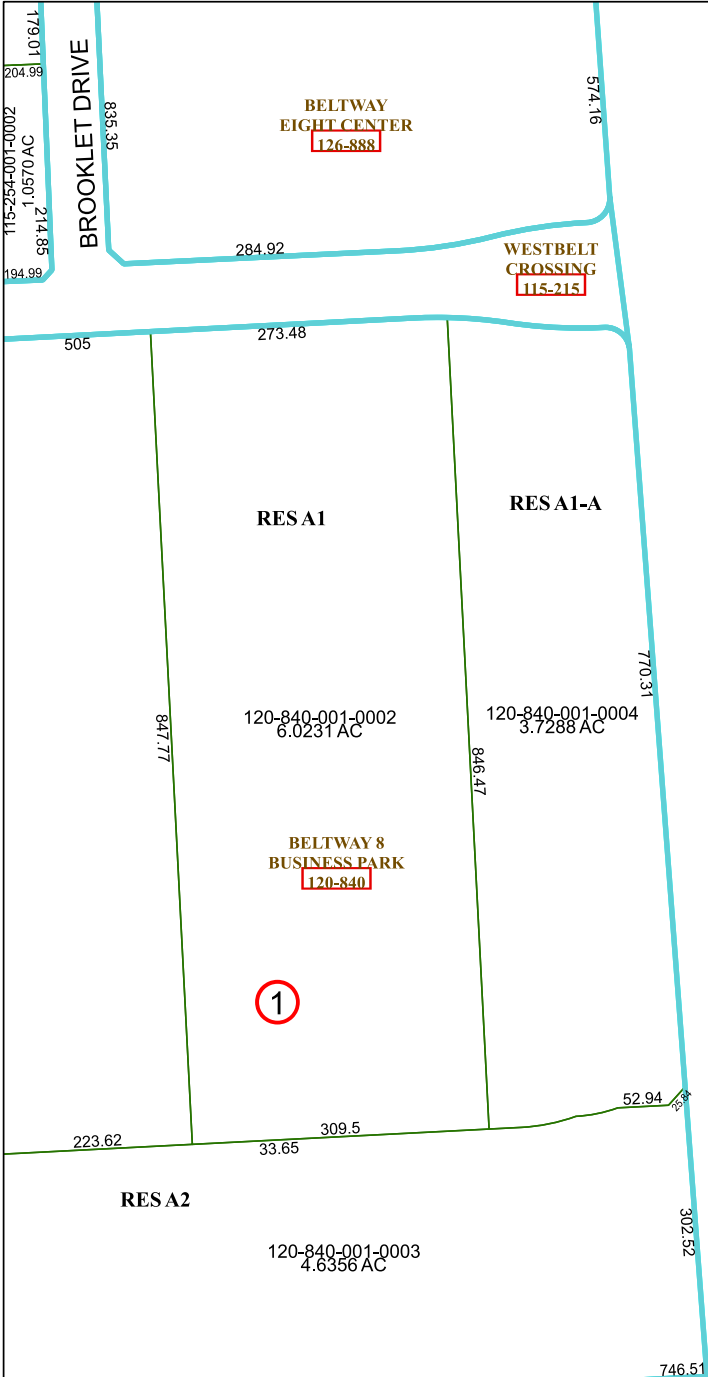

4953A8

BELTWAY 8

INTERNATIONAL MGMT DIST

RESA5

RESA

# Harris Central Appraisal District

0 45 90 180 Feet

PUBLICATION DATE: 1/10/2025

Geospatial or map data maintained by the Harris Central Appraisal District is for informational purposes and may not have been prepared for or be suitable for legal, engineering, or surveying purposes. It does not represent an on-ground survey and only represents the approximate location of property boundaries.

MAP LOCATION

## FACET 4953A12

6	7	8	5	6
10	11	12	9	10
2	3	4	1	2

4953A11

4953C4

MEADOW CHASE

SOUTHWEST MGMT DIST

SUGAR BRANCH DRIVE

SUGAR BRANCH [112-137]