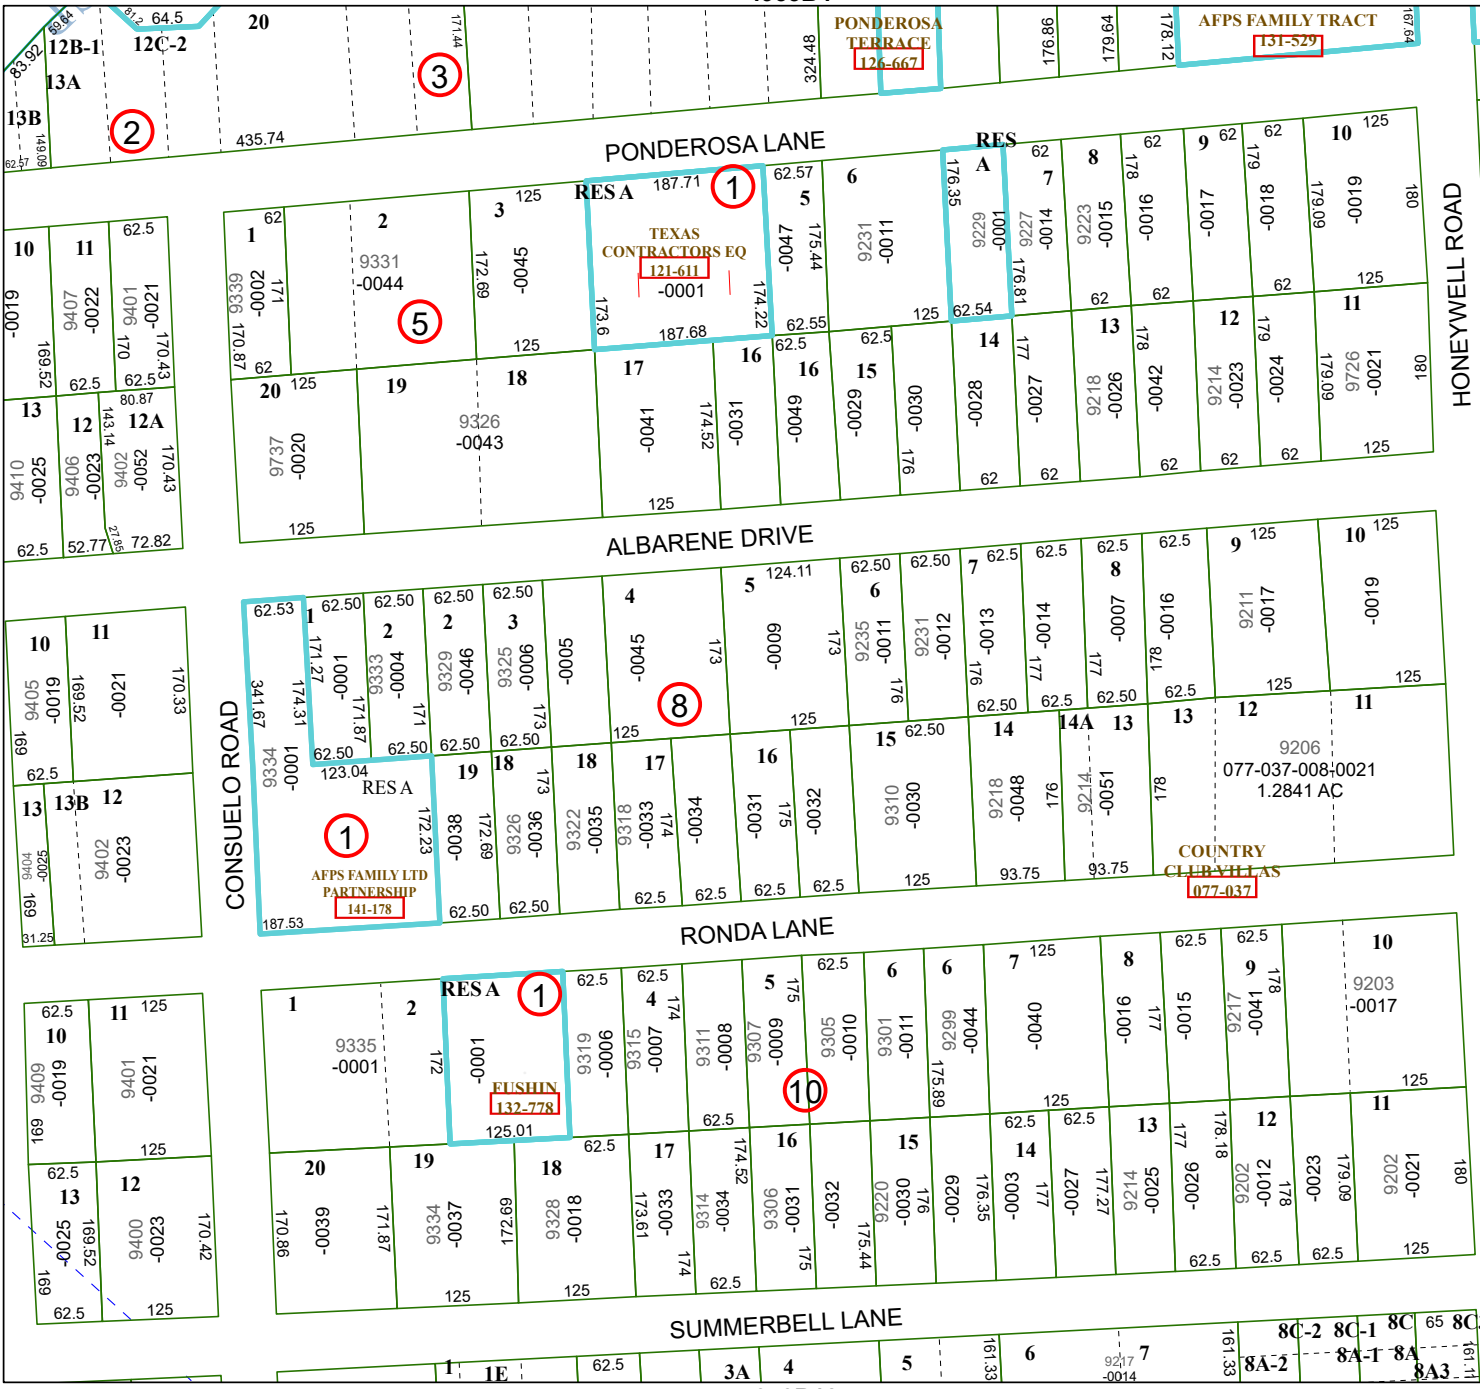

4953B4

PONDEROSA TERRACE  
126-667

AFPS FAMILY TRACT  
131-529

PONDEROSA LANE RES

ALBARENE DRIVE

RONDA LANE

SUMMERBELL LANE

HONEYWELL ROAD

# Harris Central Appraisal District

0 50 100 200 Feet

PUBLICATION DATE: 12/9/2025

Geospatial or map data maintained by the Harris Central Appraisal District is for informational purposes and may not have been prepared for or be suitable for legal, engineering, or surveying purposes. It does not represent an on-the-ground survey and only represents the approximate location of property boundaries.

MAP LOCATION

## FACET 4953B8

2	3	4	1	2
6	7	8	5	6
10	11	12	9	10

4953B12

4 -0001  
4 9701 -0008  
4 9701 -0007  
5 9711 -0010  
5 -0009  
6  
6  
7  
8 9810 -0013  
9  
10 7189 -0100  
1053A5

160.02  
145  
72.5  
72.5  
72.5  
72.5  
147.2