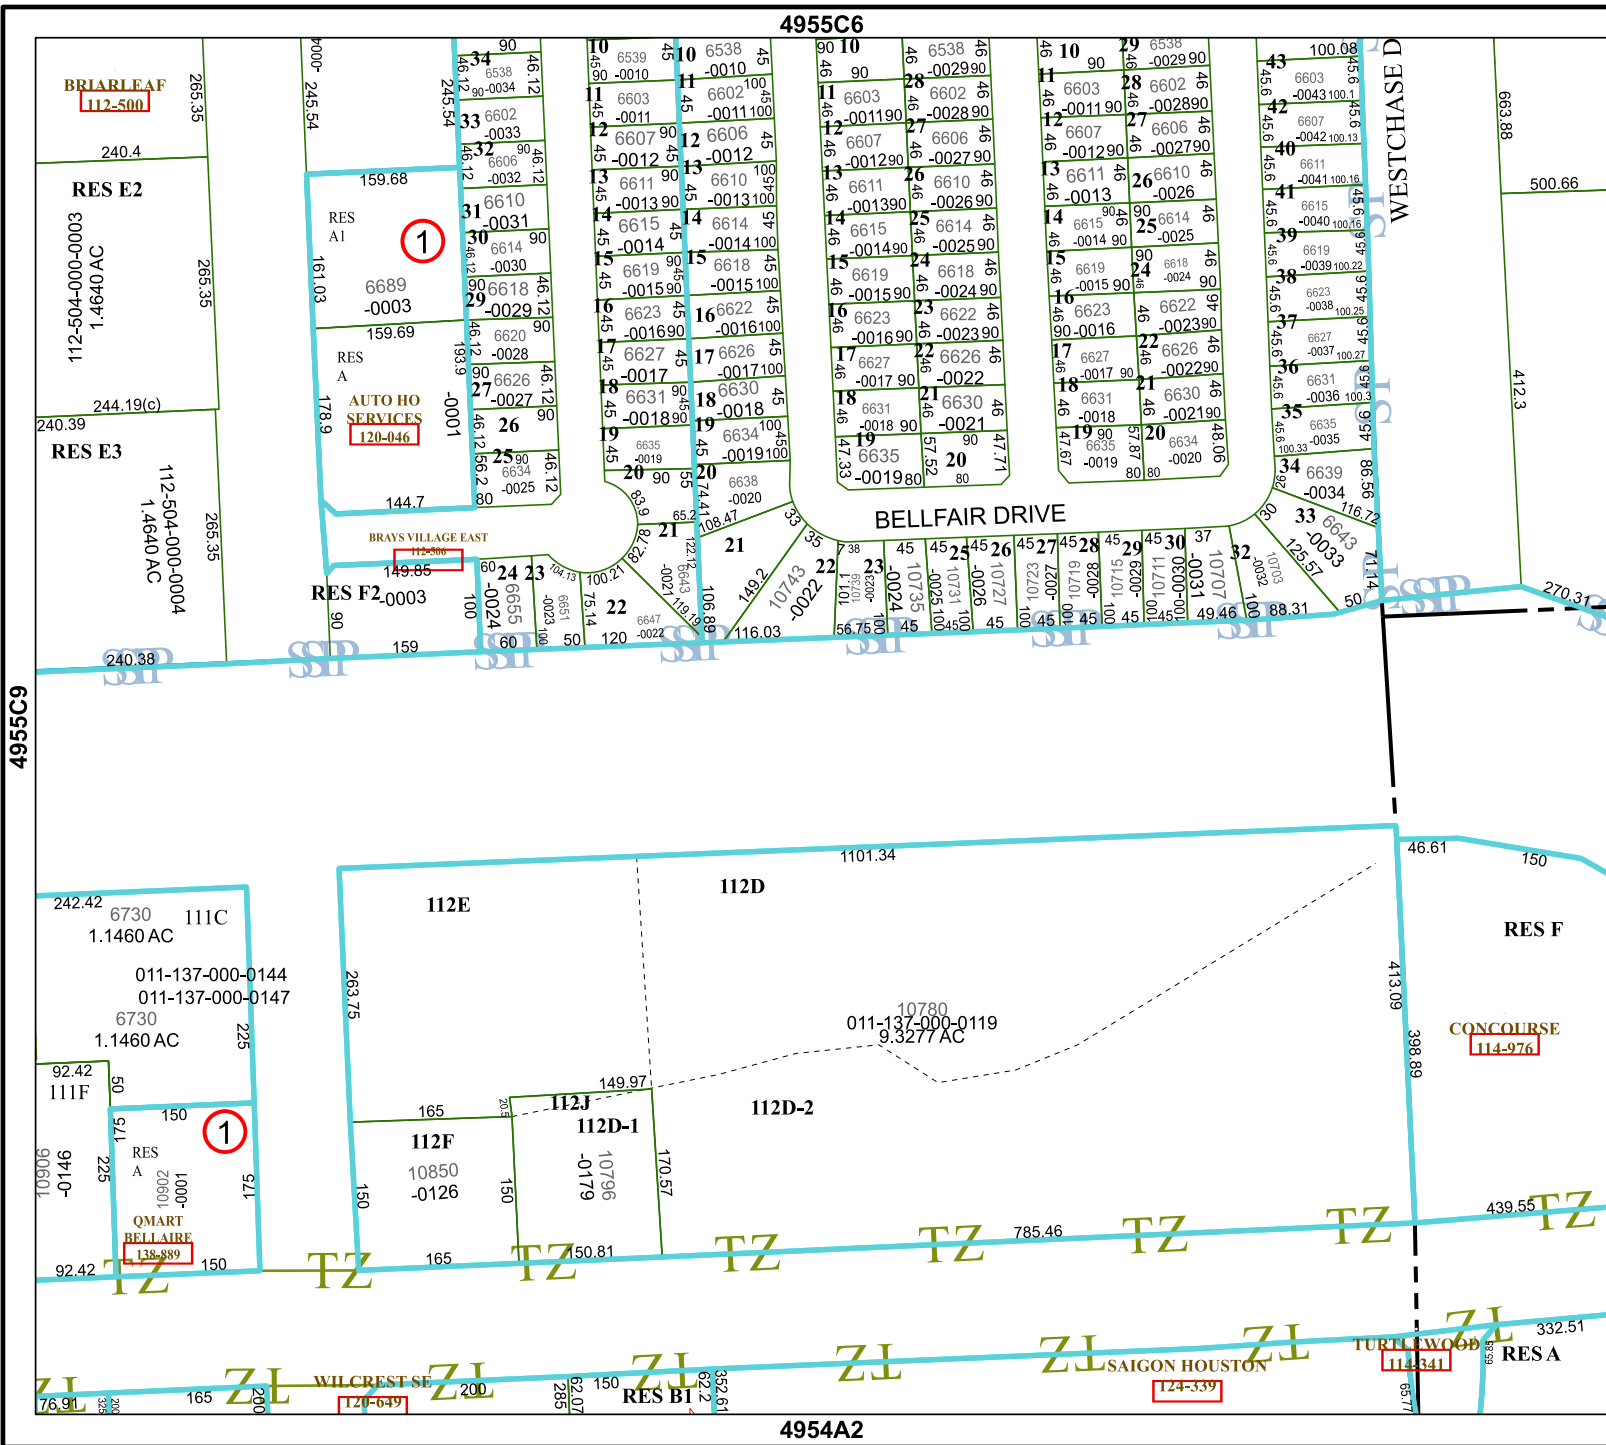

# Harris Central Appraisal District

0 45 90 180 Feet

PUBLICATION DATE: 3/25/2024

Geospatial or map data maintained by the Harris Central Appraisal District is for informational purposes and may not have been prepared for or be suitable for legal, engineering, or surveying purposes. It does not represent an on-the-ground survey and only represents the approximate location of property boundaries.

MAP LOCATION

## FACET 4955C10

8	5	6	7	8
12	9	10	11	12
4	1	2	3	4

BRIARLEAF 112-500

RES E2

RES E3

RES A1

AUTO HO SERVICES 120-046

RES F2-0003

111C

111F

Q MART BELLAIRE 138-889

112E

112D

112F

112D-1

112D-2