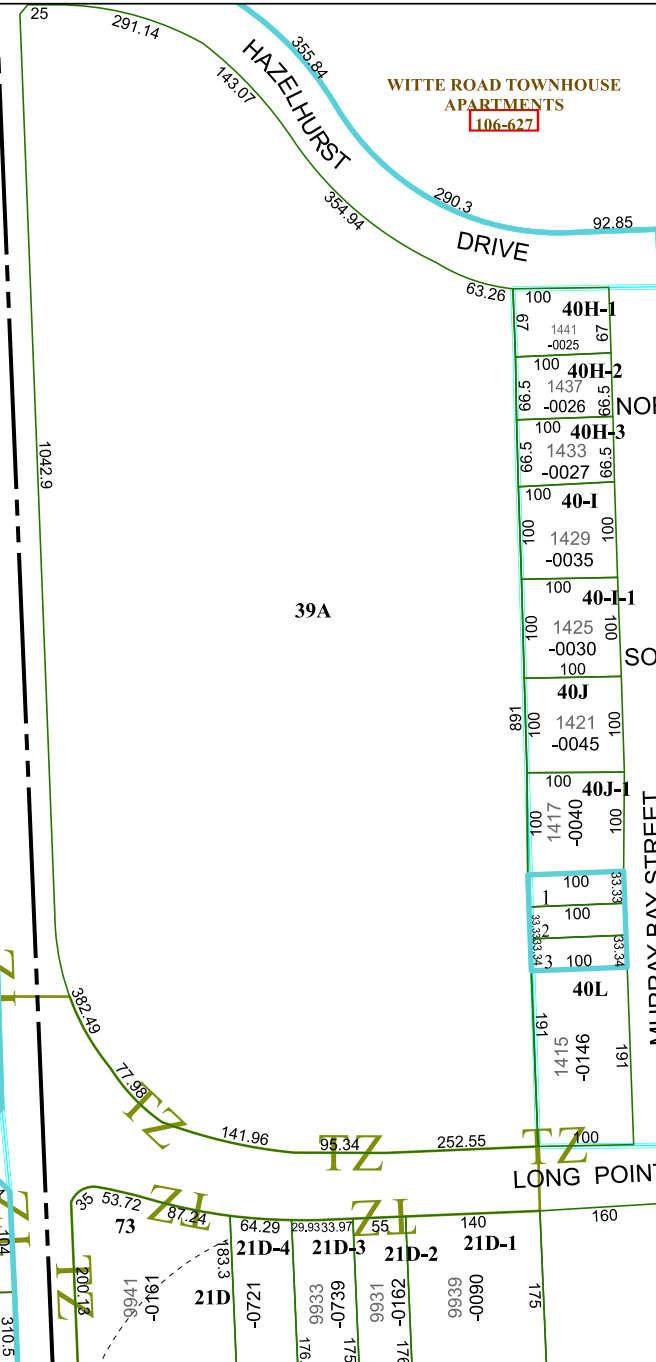

4959D11

4958B7

WITTE ROAD TOWNHOUSE APARTMENTS [106-627]

WITTE FOREST [079-103]

FROSTAND SETTEGAST [058-303]

Harris Central Appraisal District

PUBLICATION DATE: 12/30/2023

Geospatial or map data maintained by the Harris Central Appraisal District is for informational purposes and may not have been prepared for or be suitable for legal, engineering, or surveying purposes. It does not represent an on-the-ground survey and only represents the approximate location of property boundaries.

MAP LOCATION

FACET 4958B3

9	10	11	12	9
1	2	3	4	1
5	6	7	8	5