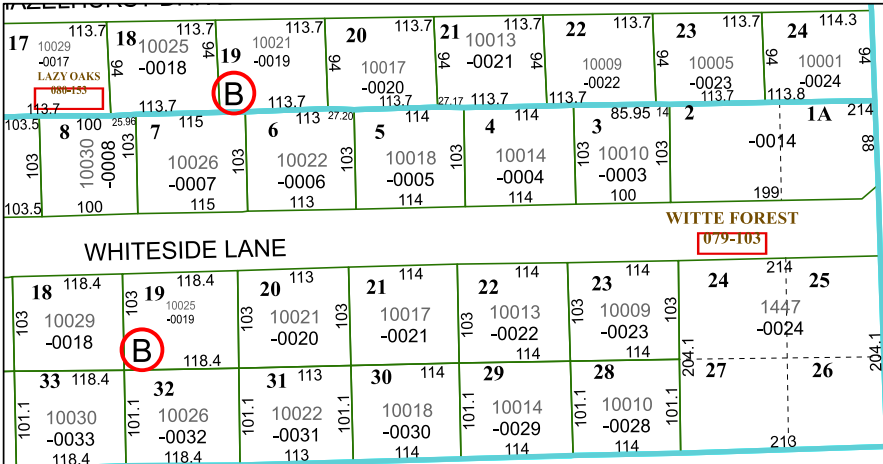

4959D11

4958B7

WITTE ROAD TOWNHOUSE APARTMENTS [106-627]

WITTE FOREST [079-103]

FROSTAND SETTEGAST [058-303]

Harris Central Appraisal District

PUBLICATION DATE: 12/30/2023

Geospatial or map data maintained by the Harris Central Appraisal District is for informational purposes and may not have been prepared for or be suitable for legal, engineering, or surveying purposes. It does not represent an on-the-ground survey and only represents the approximate location of property boundaries.

MAP LOCATION

FACET 4958B3

9	10	11	12	9
1	2	3	4	1
5	6	7	8	5