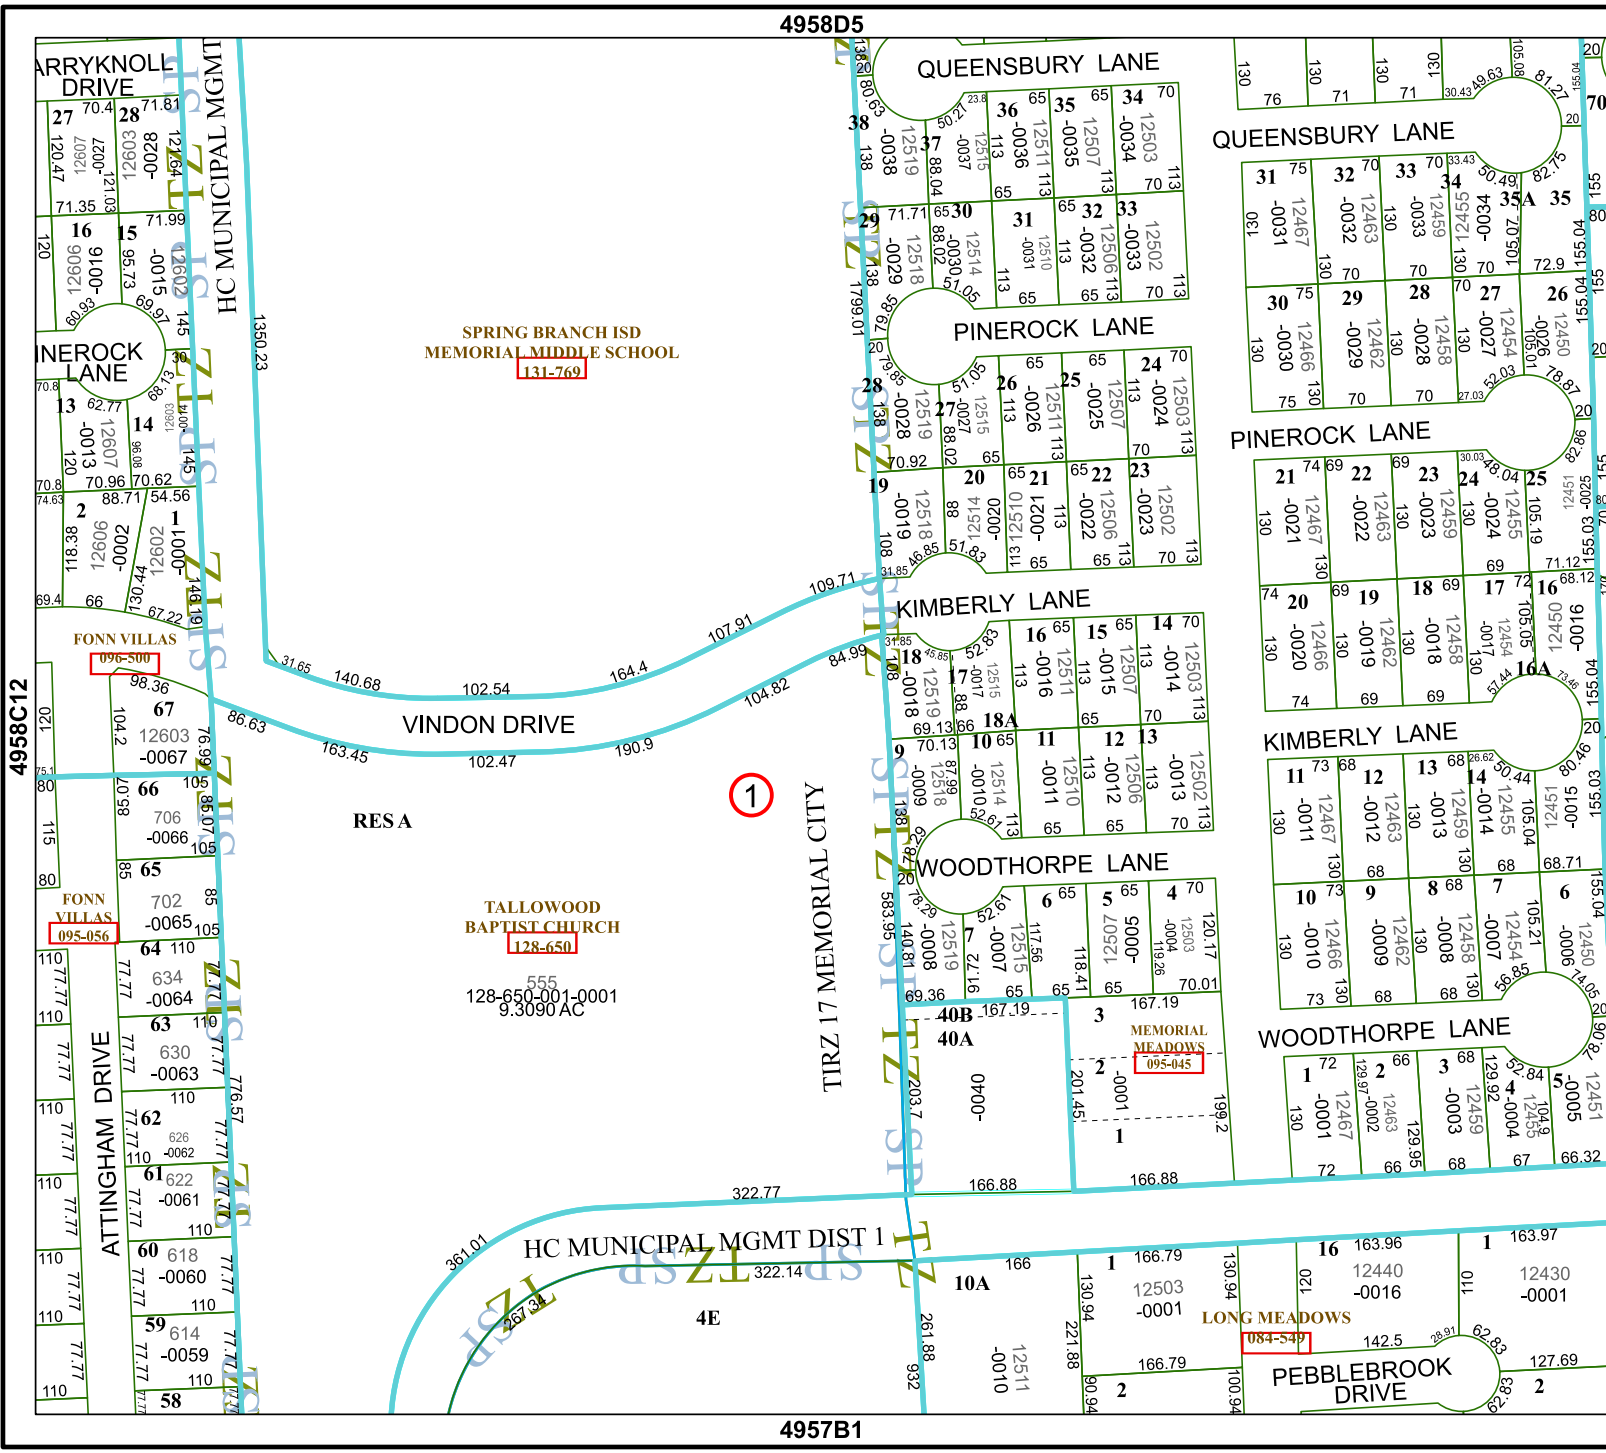

Harris Central Appraisal District

0 45 90 180 Feet

PUBLICATION DATE: 12/30/2023

Geospatial or map data maintained by the Harris Central Appraisal District is for informational purposes and may not have been prepared for or be suitable for legal, engineering, or surveying purposes. It does not represent an on-the-ground survey and only represents the approximate location of property boundaries.

MAP LOCATION

FACET 4958D9

7	8	5	6	7
11	12	9	10	11
3	4	1	2	3

SPRING BRANCH ISD
MEMORIAL MIDDLE SCHOOL
131-769

TALLOWOOD
BAPTIST CHURCH
128-650-001-0001
9.3090 AC

MEMORIAL MEADOWS
095-045

LONG MEADOWS
084-549