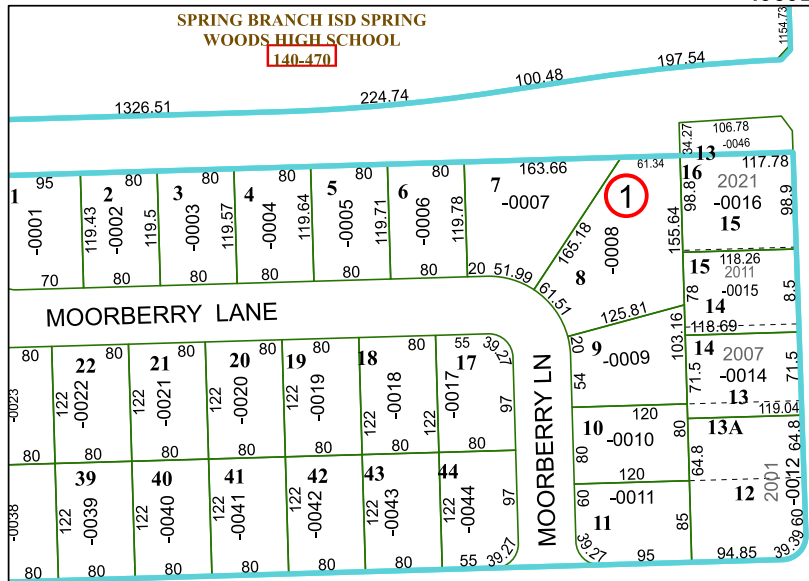

4959B10

SPRING BRANCH ISD SPRING WOODS HIGH SCHOOL  
140-470

4959D6

# Harris Central Appraisal District

0 45 90 180 Feet

PUBLICATION DATE: 6/22/2023

Geospatial or map data maintained by the Harris Central Appraisal District is for informational purposes and may not have been prepared for or be suitable for legal, engineering, or surveying purposes. It does not represent an on-the-ground survey and only represents the approximate location of property boundaries.

MAP LOCATION