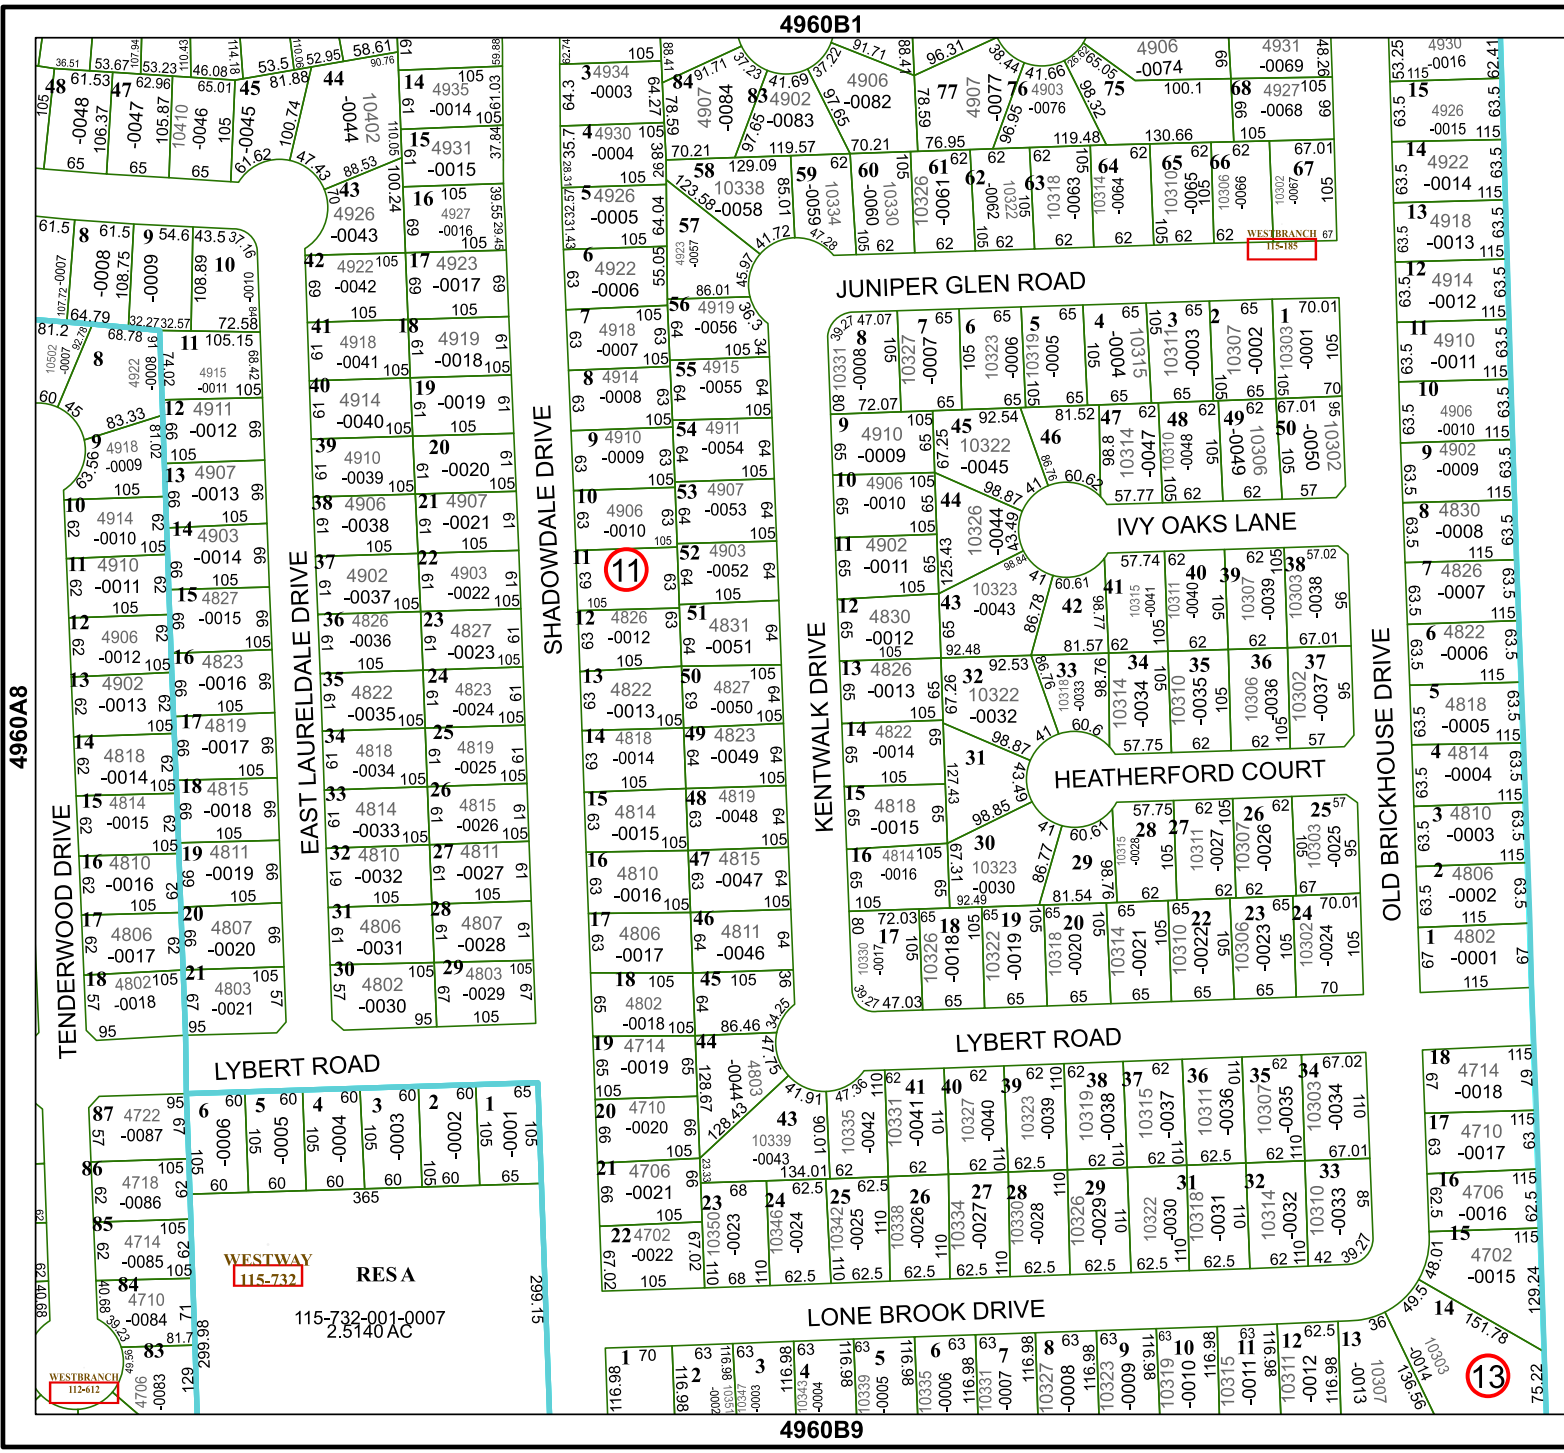

4960B1

4960B9

Harris Central Appraisal District

PUBLICATION DATE:
12/30/2023

Geospatial or map data maintained by the Harris Central Appraisal District is for informational purposes and may not have been prepared for or be suitable for legal, engineering, or surveying purposes. It does not represent an on-the-ground survey and only represents the approximate location of property boundaries.

MAP LOCATION

FACET 4960B5

3	4	1	2	3
7	8	5	6	7
11	12	9	10	11

4960B6

13

WESTBRANCH 112-612

WESTBRANCH 115-515

WESTWAY 115-732

RESA
115-732-001-007
2.5140 AC