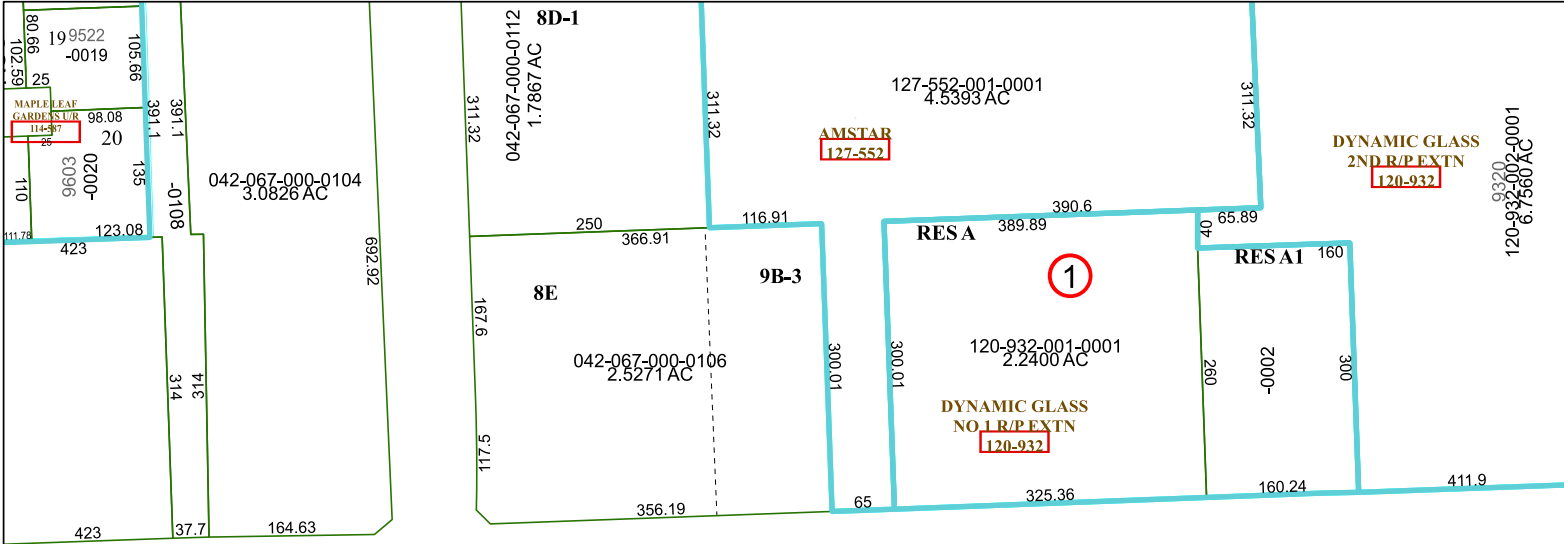

4963B2

Harris Central Appraisal District

PUBLICATION DATE:
12/30/2023

Geospatial or map data maintained by the Harris Central Appraisal District is for informational purposes and may not have been prepared for or be suitable for legal, engineering, or surveying purposes. It does not represent an on-the-ground survey and only represents the approximate location of property boundaries.

MAP LOCATION

FACET 4963B6

4	1	2	3	4
8	5	6	7	8
12	9	10	11	12

4963B10

4963B5

4963B7