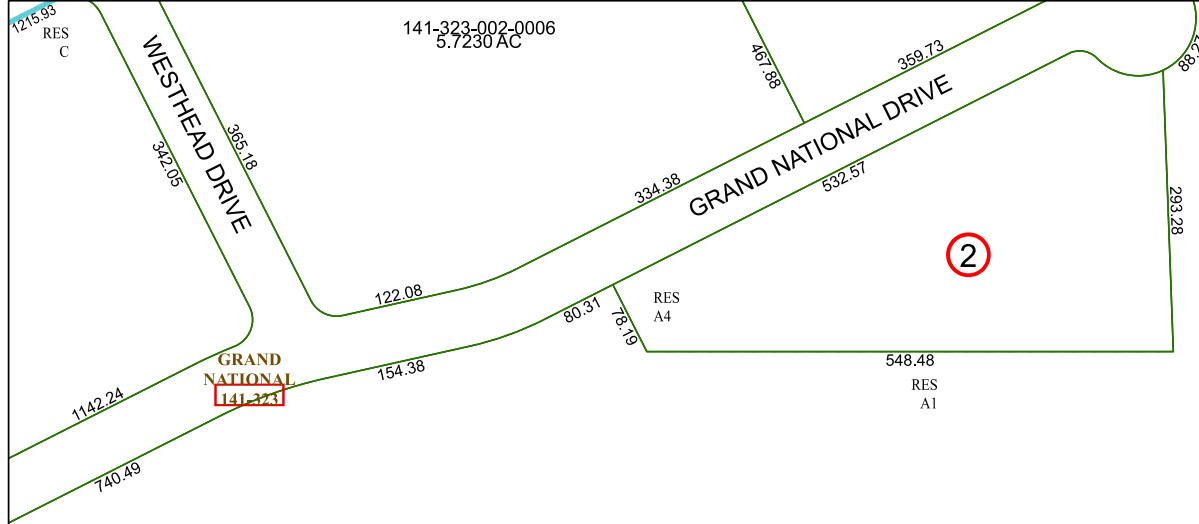

4964B7

141-323-002-0003 40.2500 AC

4964B10

4964D3

Harris Central Appraisal District

SAM HOUSTON RACE PARK
118-063

PUBLICATION DATE:
4/22/2024

Geospatial or map data maintained by the Harris Central Appraisal District is for informational purposes and may **not** have been prepared for or be suitable for legal, engineering, or surveying purposes. It does **not** represent an on-the-ground survey and only represents the approximate location of property boundaries.

MAP LOCATION

FACET 4964B11

5	6	7	8	5
9	10	11	12	9
1	2	3	4	1

4964B12

1488.04

2493.11