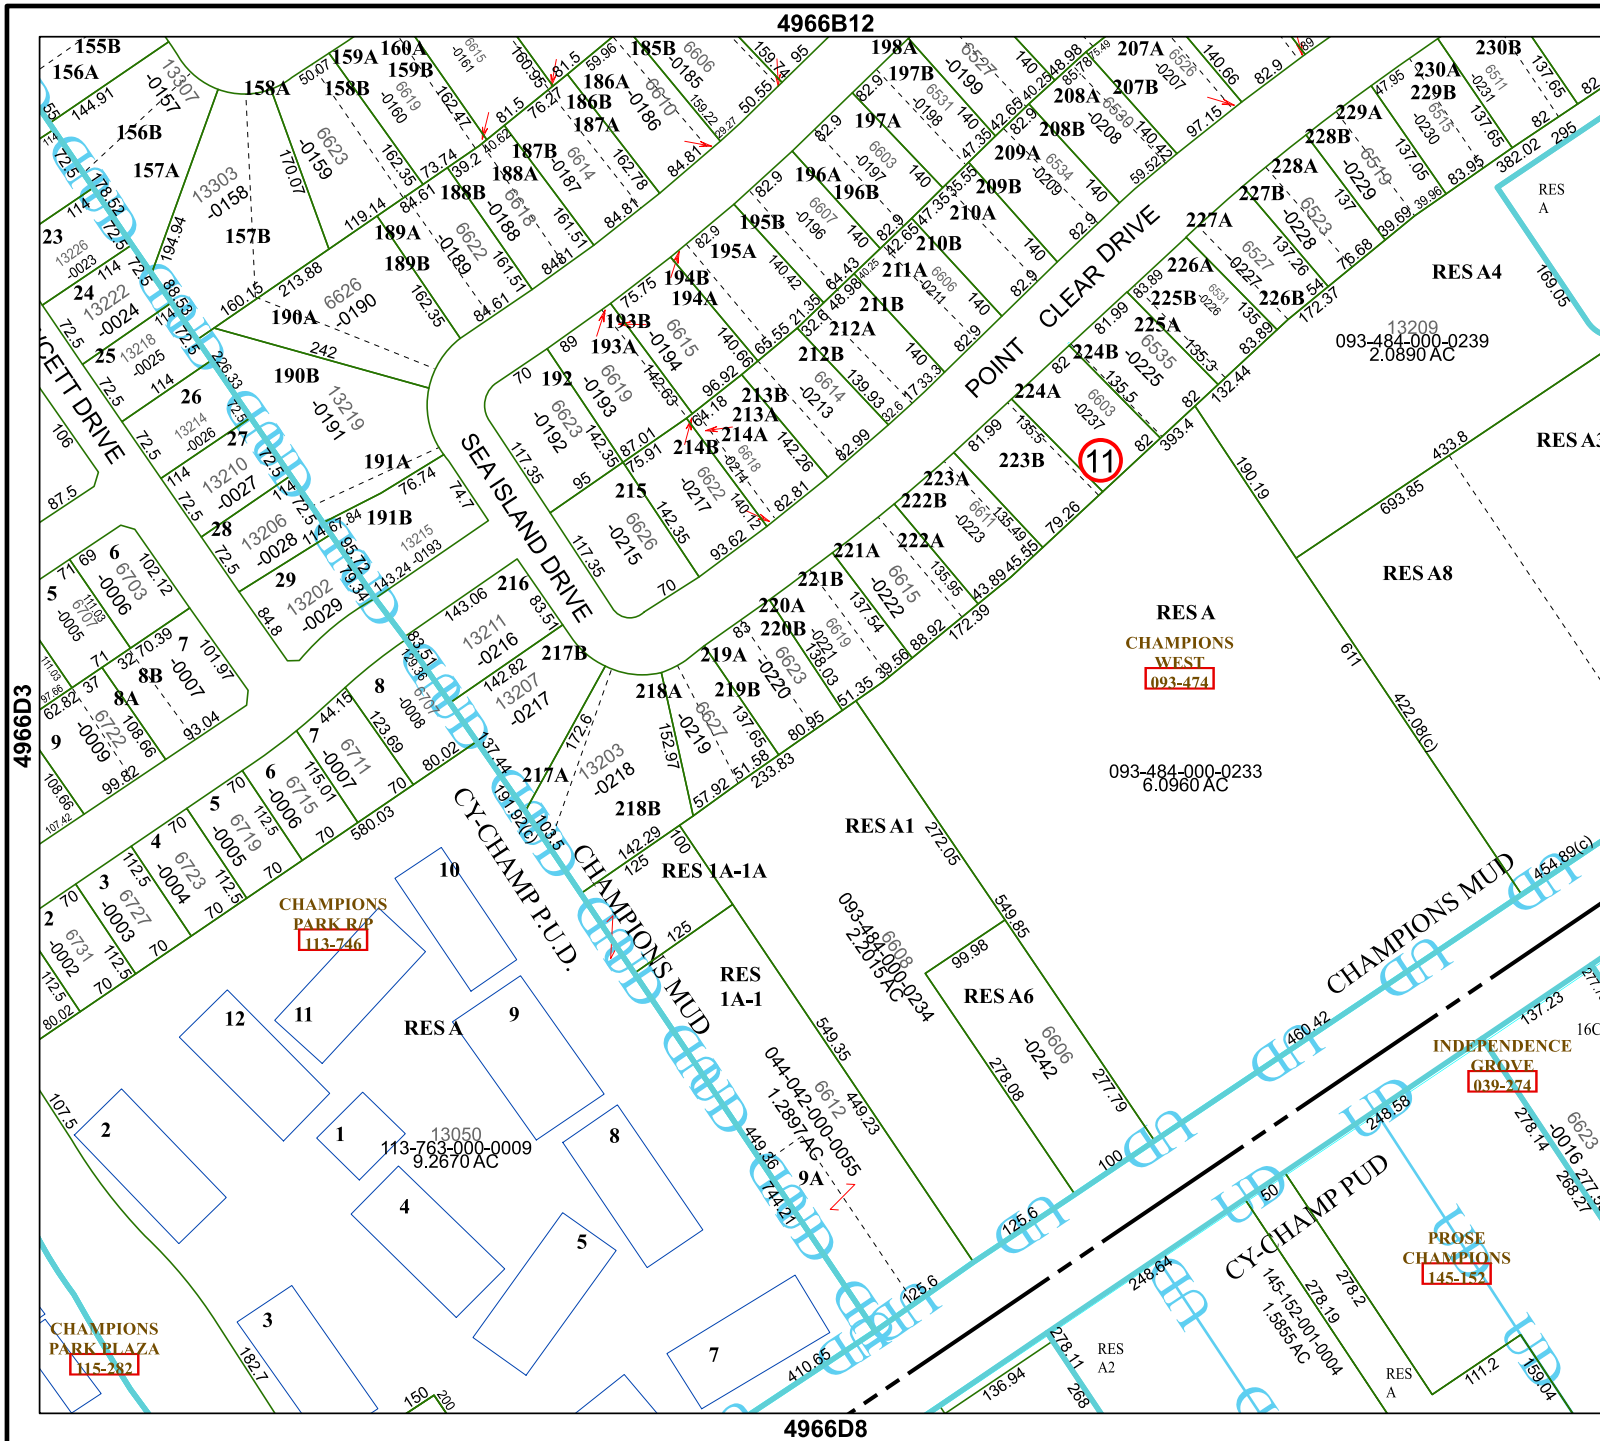

Harris Central Appraisal District

0 45 90 180 Feet

PUBLICATION DATE:
4/22/2024

Geospatial or map data maintained by the Harris Central Appraisal District is for informational purposes and may not have been prepared for or be suitable for legal, engineering, or surveying purposes. It does not represent an on-the-ground survey and only represents the approximate location of property boundaries.

MAP LOCATION

FACET 4966D4

10	11	12	9	10
2	3	4	1	2
6	7	8	5	6

4966B12

4966D8

5066C1

4966D3

CHAMPIONS PARK PLAZA
115-282

CHAMPIONS PARK R/P
113-746

RES A
CHAMPIONS WEST
1093-474

INDEPENDENCE GROVE
1039-274

PROSE CHAMPIONS
145-152