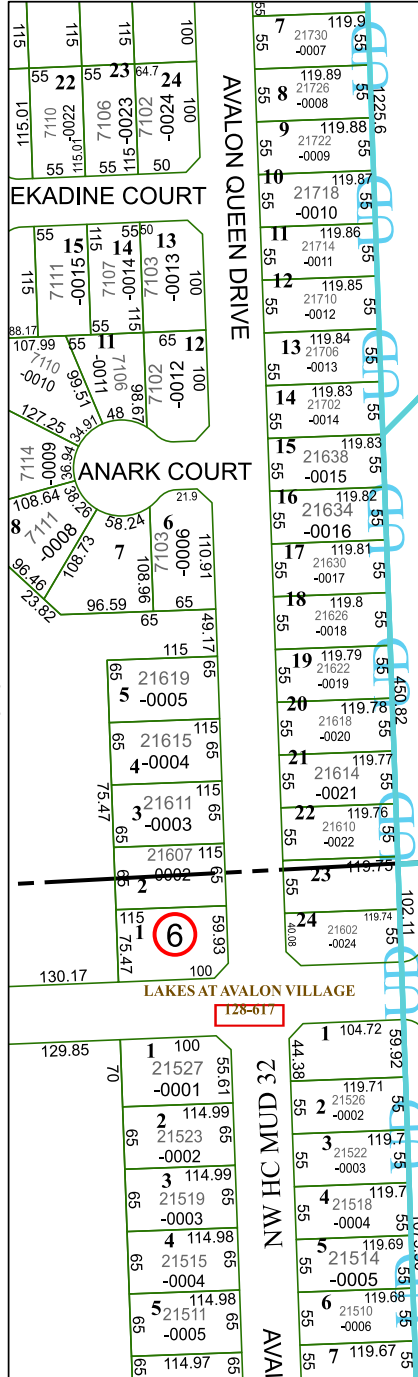

4971D11

Harris Central Appraisal District

0 45 90 180 Feet

PUBLICATION DATE: 1/5/2023

Geospatial or map data maintained by the Harris Central Appraisal District is for informational purposes and may not have been prepared for or be suitable for legal, engineering, or surveying purposes. It does not represent an on-the-ground survey and only represents the approximate location of property boundaries.

MAP LOCATION

FACET 4970B3

9	10	11	12	9
1	2	3	4	1
5	6	7	8	5

4970B7

4970B2

4970B4

132-220-001-0001
31.7864 AC

KLEIN ISD ELEMENTARY
SCHOOL NO 26
132-220

128-617

KLEIN ISD
128-530

RESA