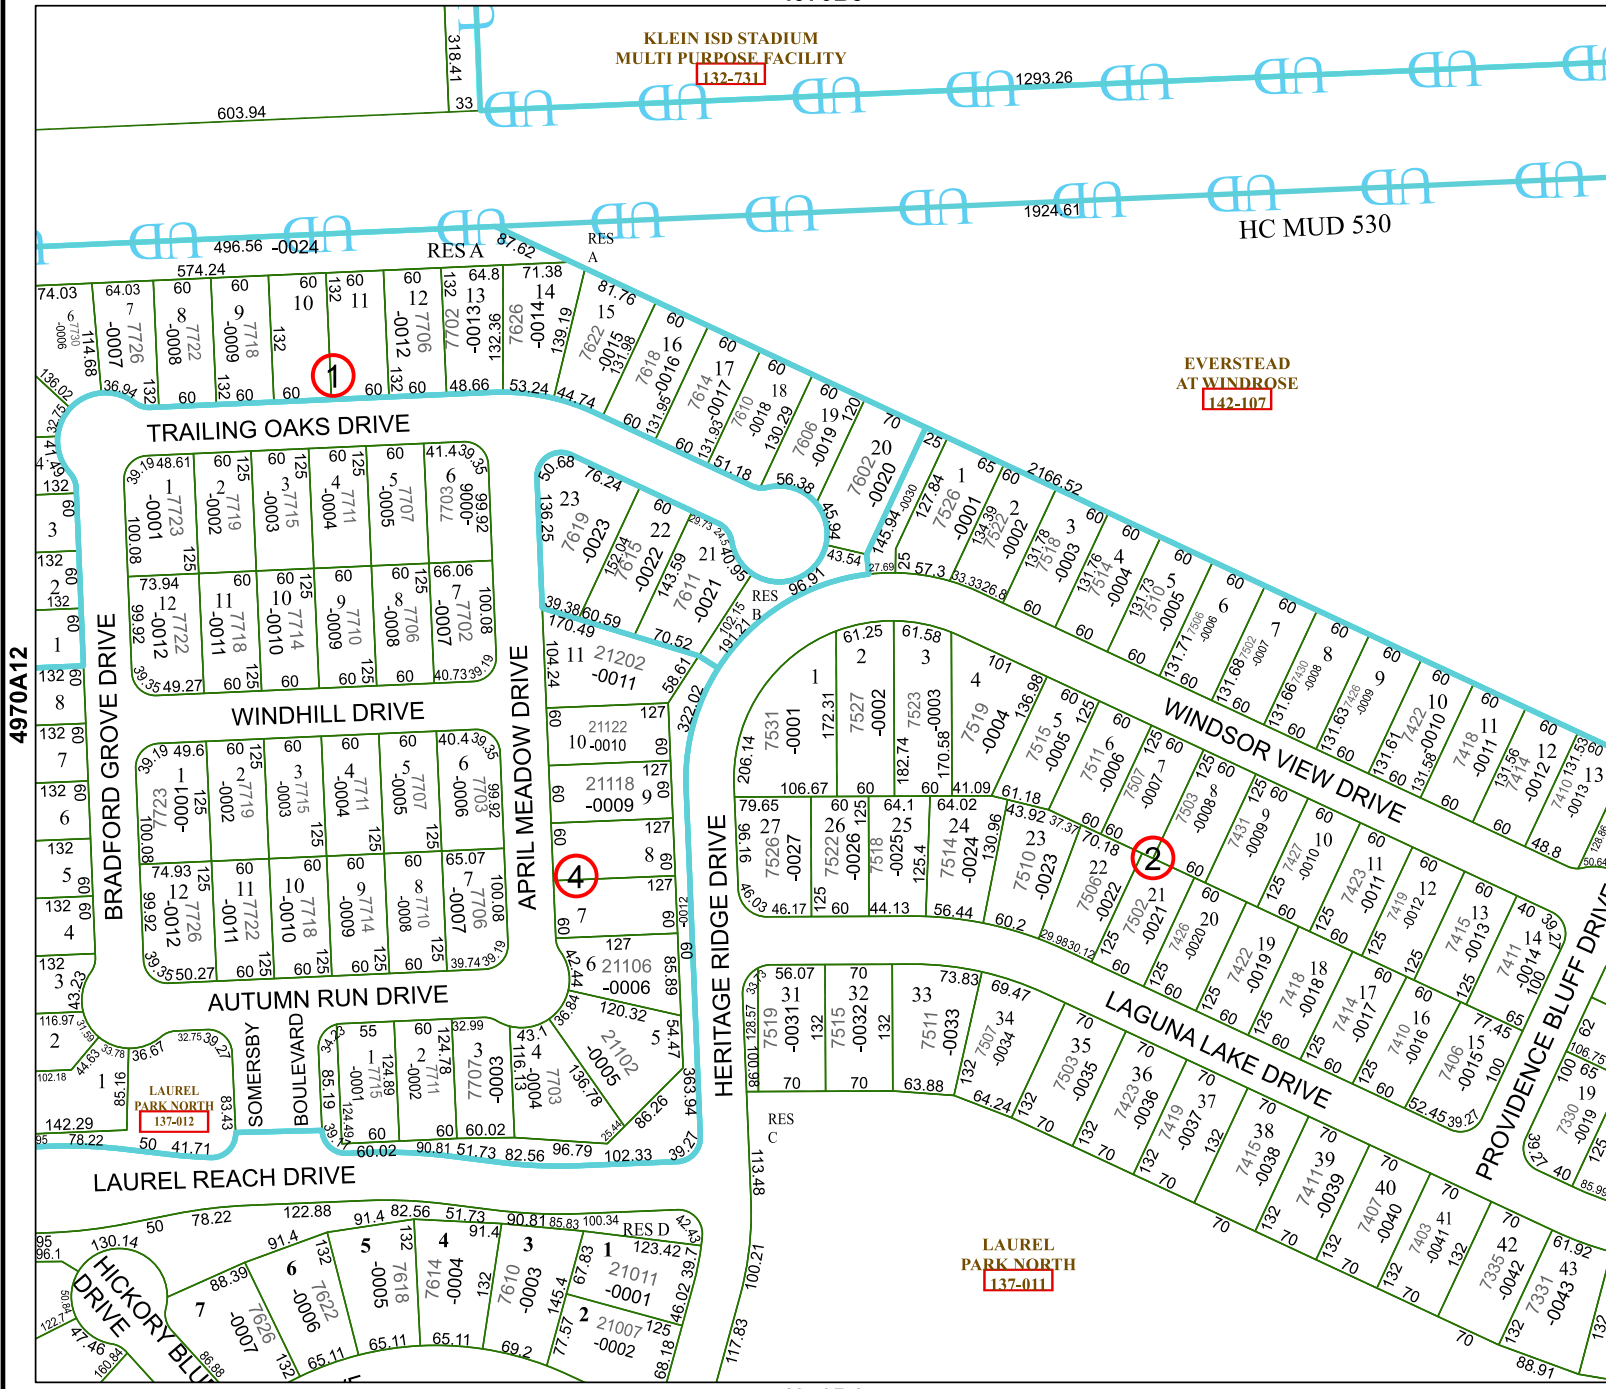

EVERSTEAD
AT WINDROSE
142-107

Harris Central Appraisal District

0 45 90 180 Feet

PUBLICATION DATE:
12/30/2023

Geospatial or map data maintained by the Harris Central Appraisal District is for informational purposes and may not have been prepared for or be suitable for legal, engineering, or surveying purposes. It does not represent an on-the-ground survey and only represents the approximate location of property boundaries.

MAP LOCATION

FACET 4970B9

7	8	5	6	7
11	12	9	10	11
3	4	1	2	3

4970D1

LAUREL
PARK NORTH
137-011

4970A12

4970B10