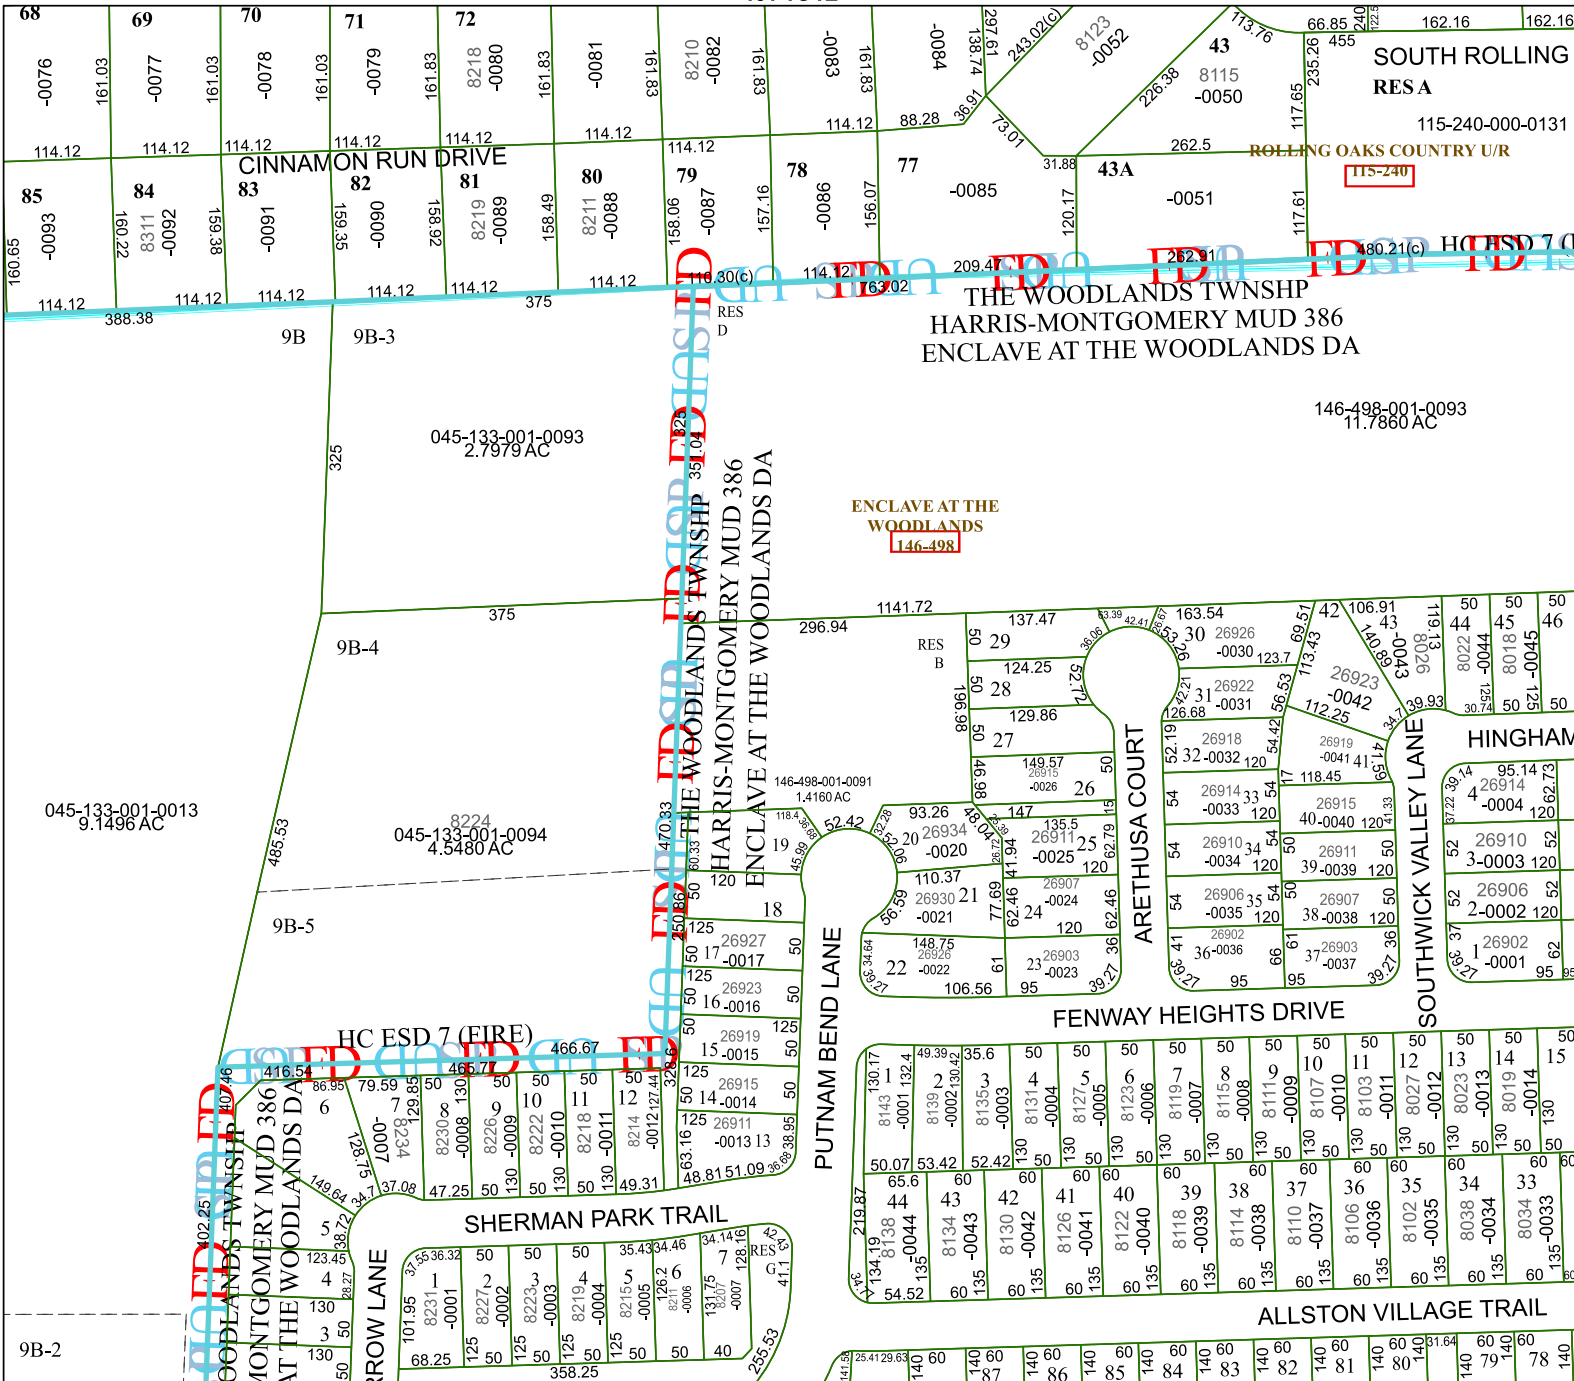

4974C12

4973A8

# Harris Central Appraisal District

PUBLICATION DATE:  
2/28/2024

Geospatial or map data maintained by the Harris Central Appraisal District is for informational purposes and may not have been prepared for or be suitable for legal, engineering, or surveying purposes. It does not represent an on-the-ground survey and only represents the approximate location of property boundaries.

### MAP LOCATION