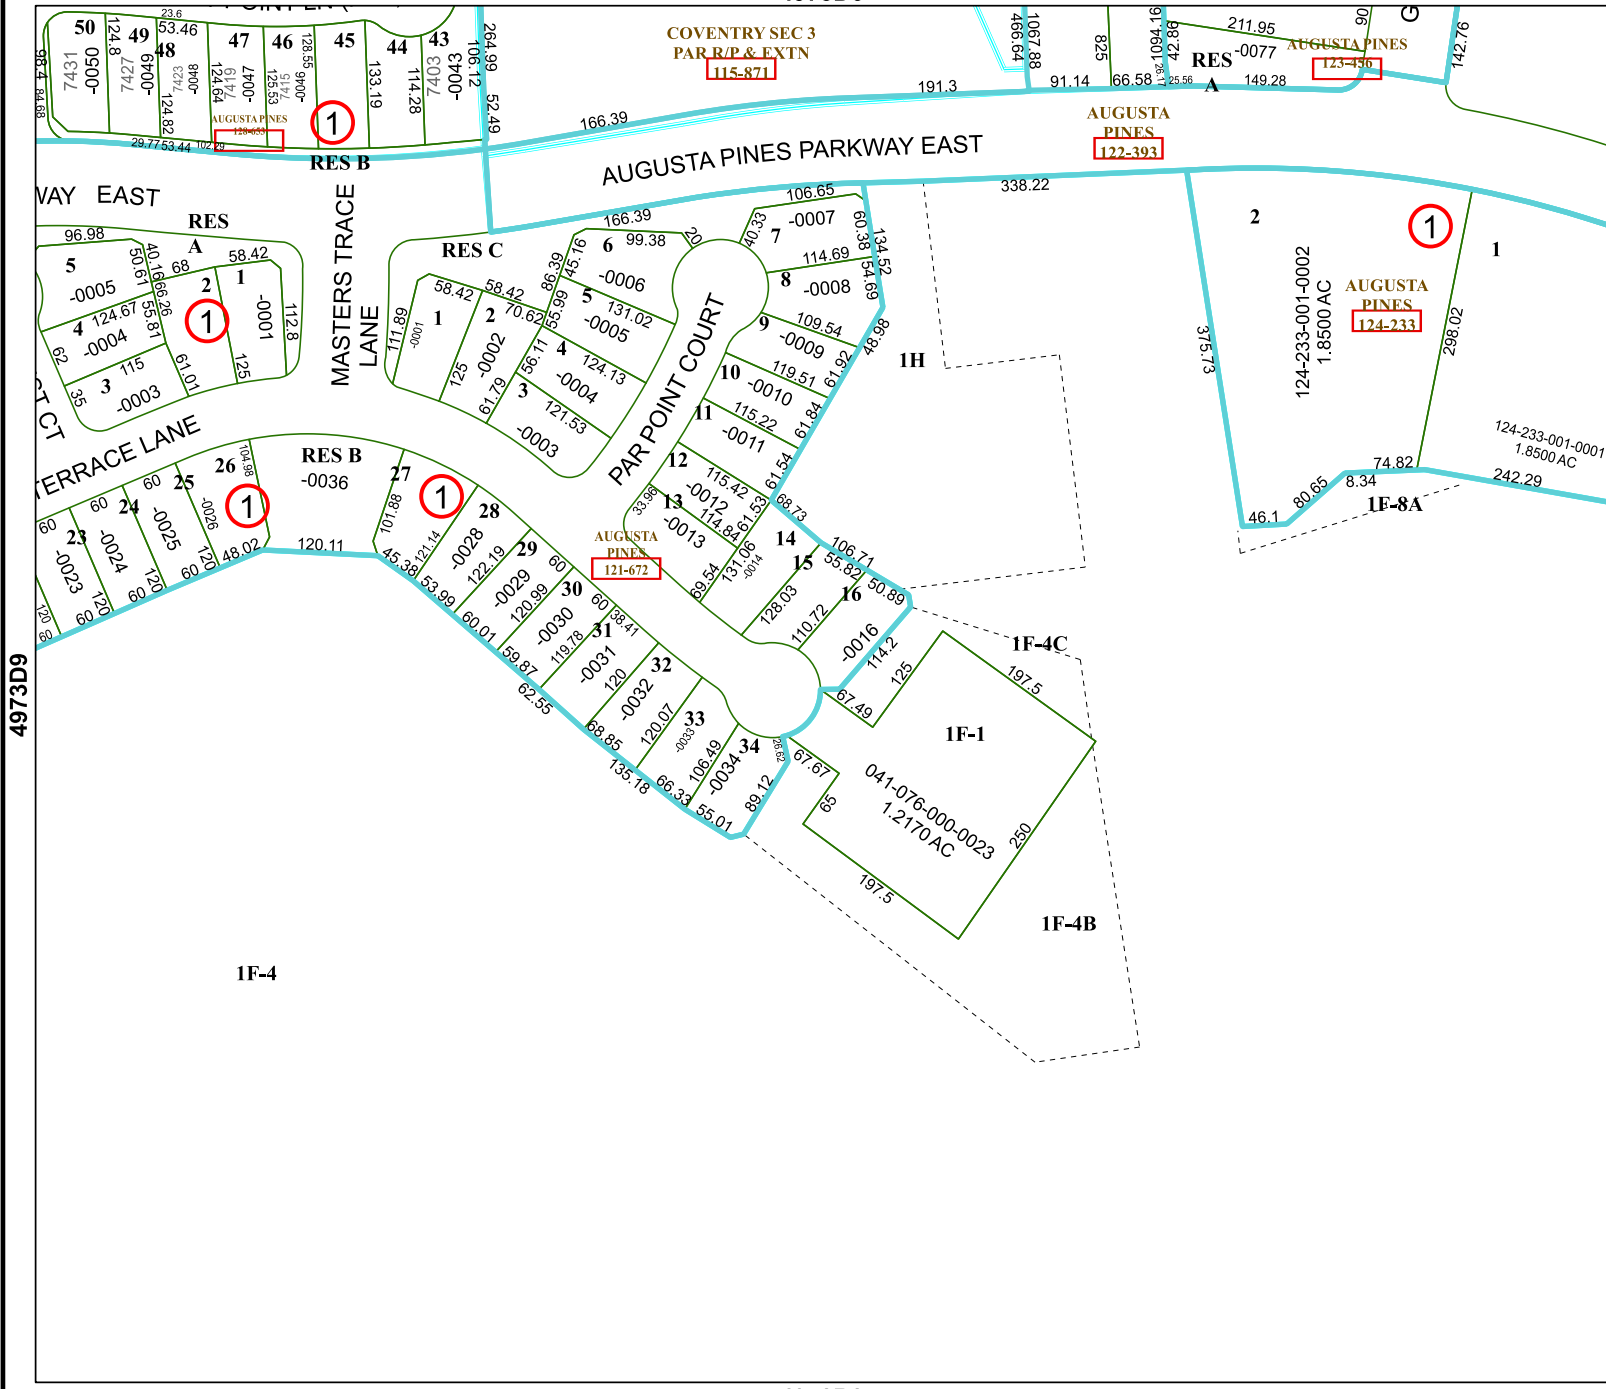

4973D6

4973D9

4972B2

Harris Central Appraisal District

PUBLICATION DATE:
5/6/2024

Geospatial or map data maintained by the Harris Central Appraisal District is for informational purposes and may not have been prepared for or be suitable for legal, engineering, or surveying purposes. It does not represent an on-the-ground survey and only represents the approximate location of property boundaries.

MAP LOCATION

FACET 4973D10

8	5	6	7	8
12	9	10	11	12
4	1	2	3	4

4973D11