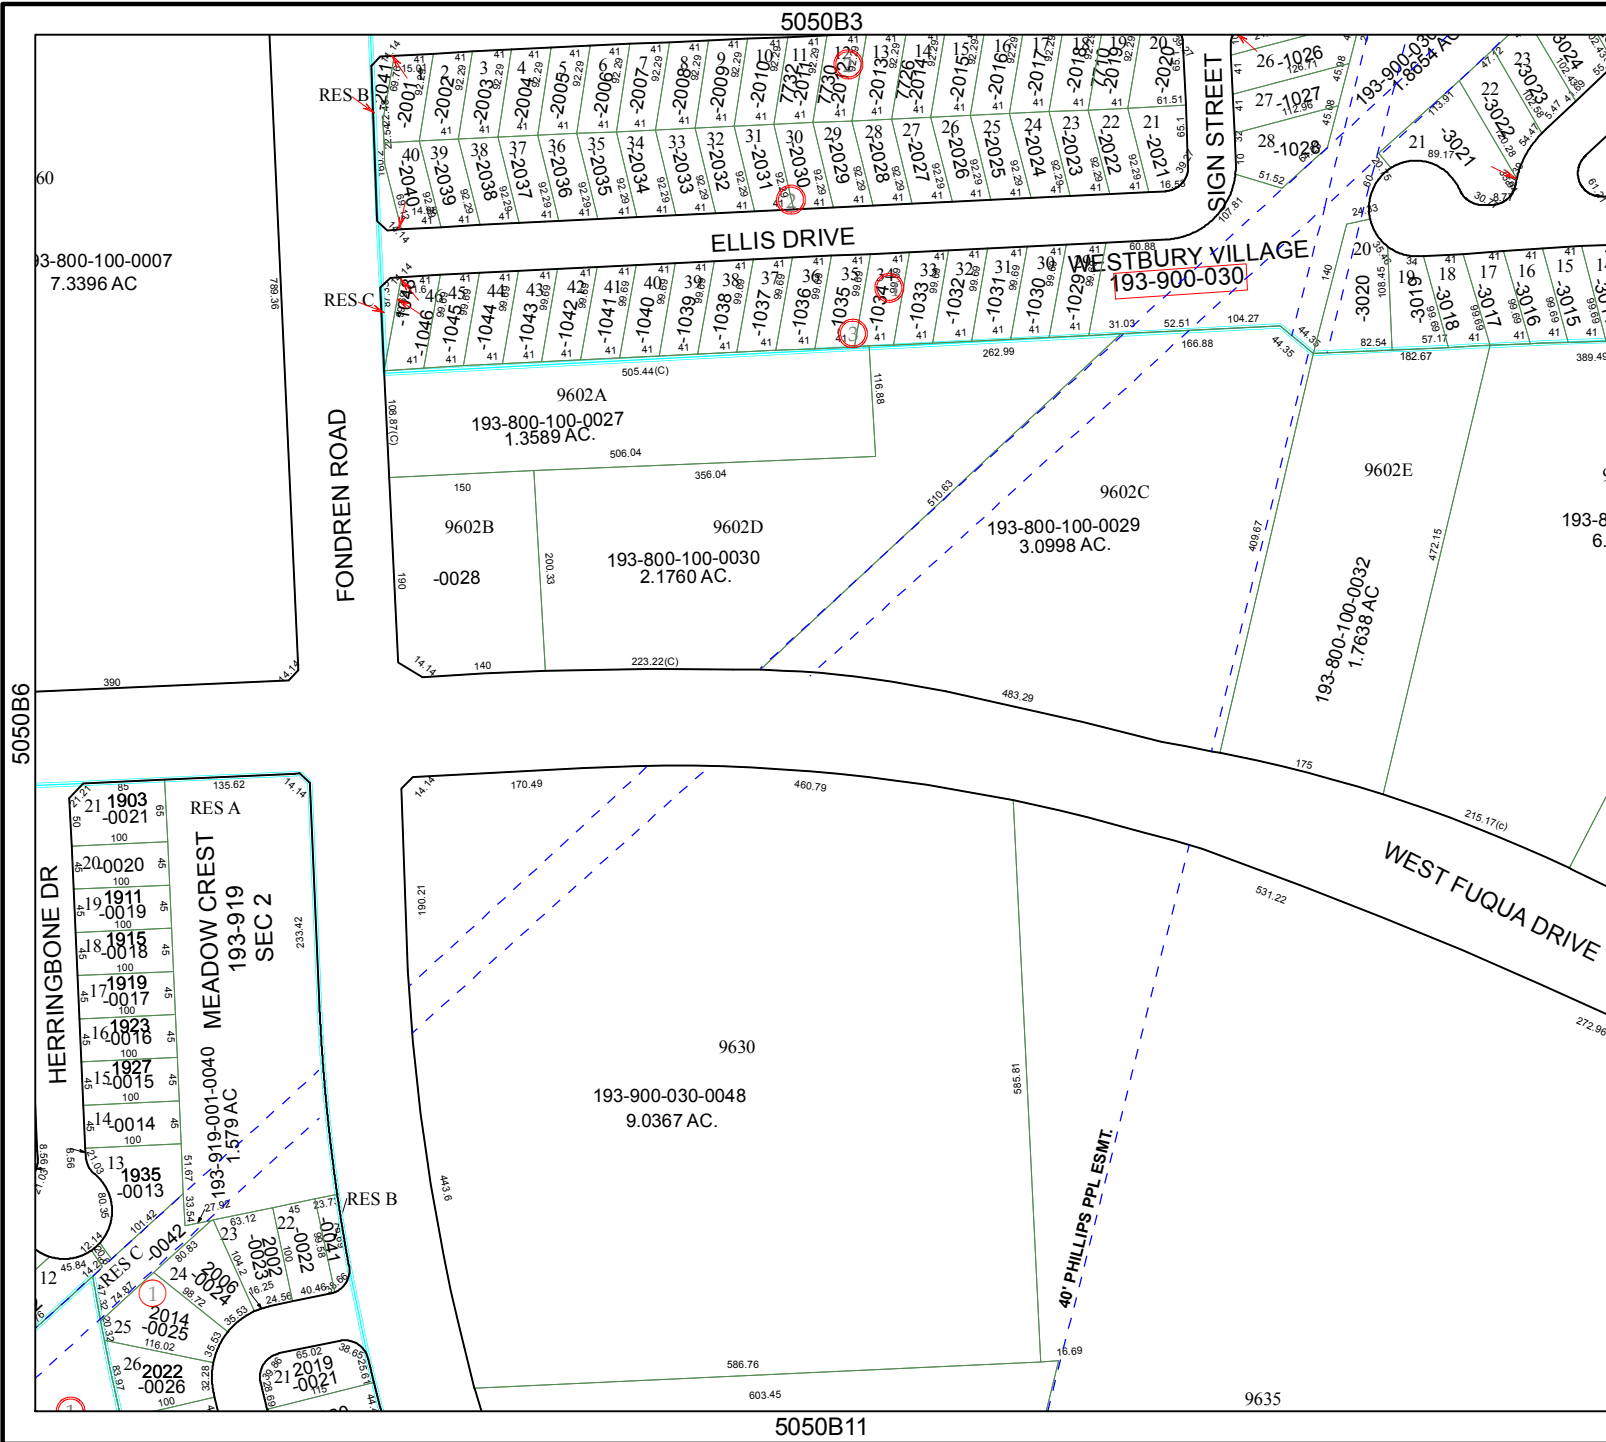

Harris County Appraisal District

0 100 200
 PUBLICATION DATE:
 5/26/2009

MAP LOCATION

FACET 5050B

1	2	3	4
5	6	7	8
9	10	11	12

3-800-100-0007
 7.3396 AC

HERRINGBONE DR
 RES A
 MEADOW CREST
 193-919
 SEC 2
 1935-0013
 193-919-001-0040
 1.579 AC
 RES C -0042
 2014-0025
 26-2022-0026

5050B11