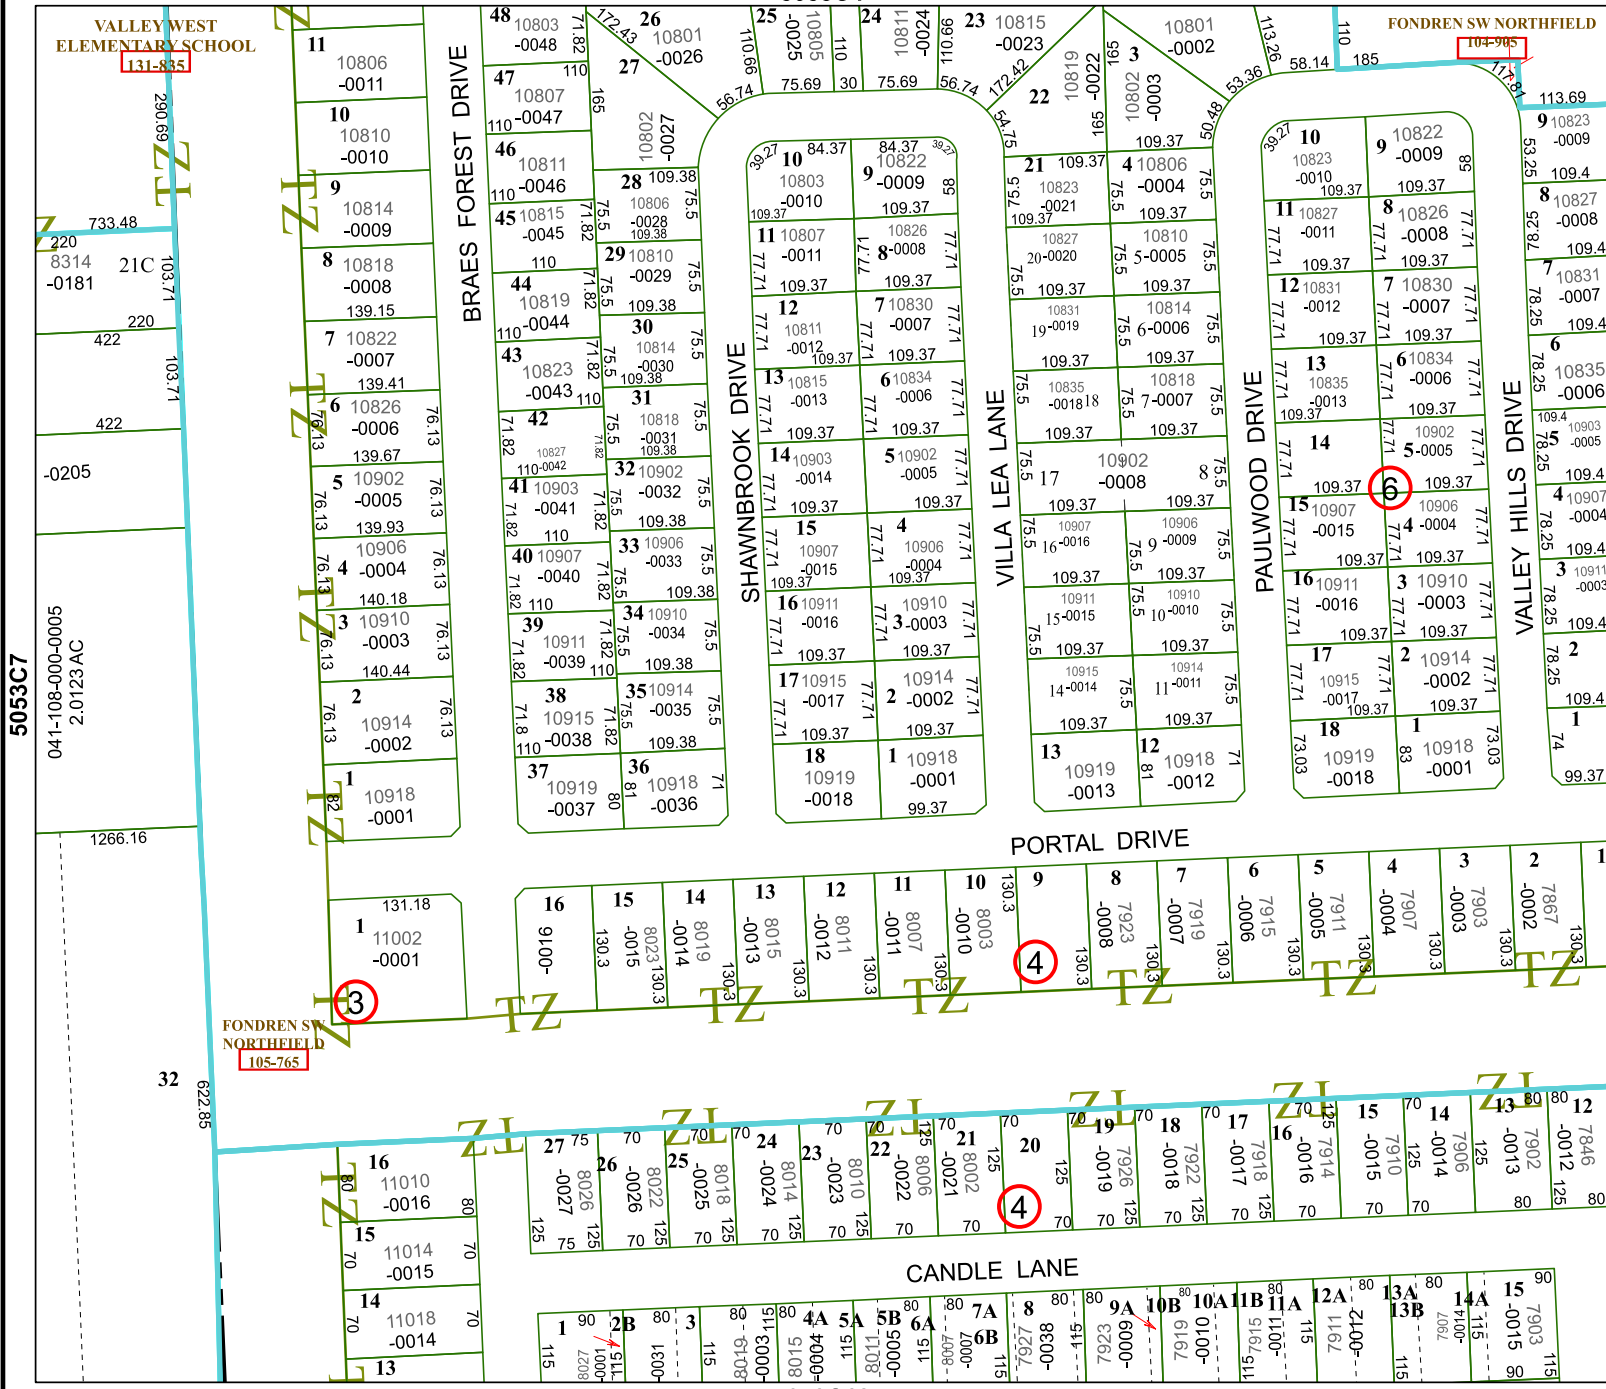

VALLEY WEST
ELEMENTARY SCHOOL
131-835

FONDREN SW NORTHFIELD
104-905

5053C4

Harris Central Appraisal District

0 45 90 180 Feet

PUBLICATION DATE:
2/13/2024

Geospatial or map data maintained by the Harris Central Appraisal District is for informational purposes and may not be suitable for legal, engineering, or surveying purposes. It does not represent an on-the-ground survey and only represents the approximate location of property boundaries.

MAP LOCATION

FACET 5053C8

2	3	4	1	2
6	7	8	5	6
10	11	12	9	10

5053C12

5053D5

5053C7