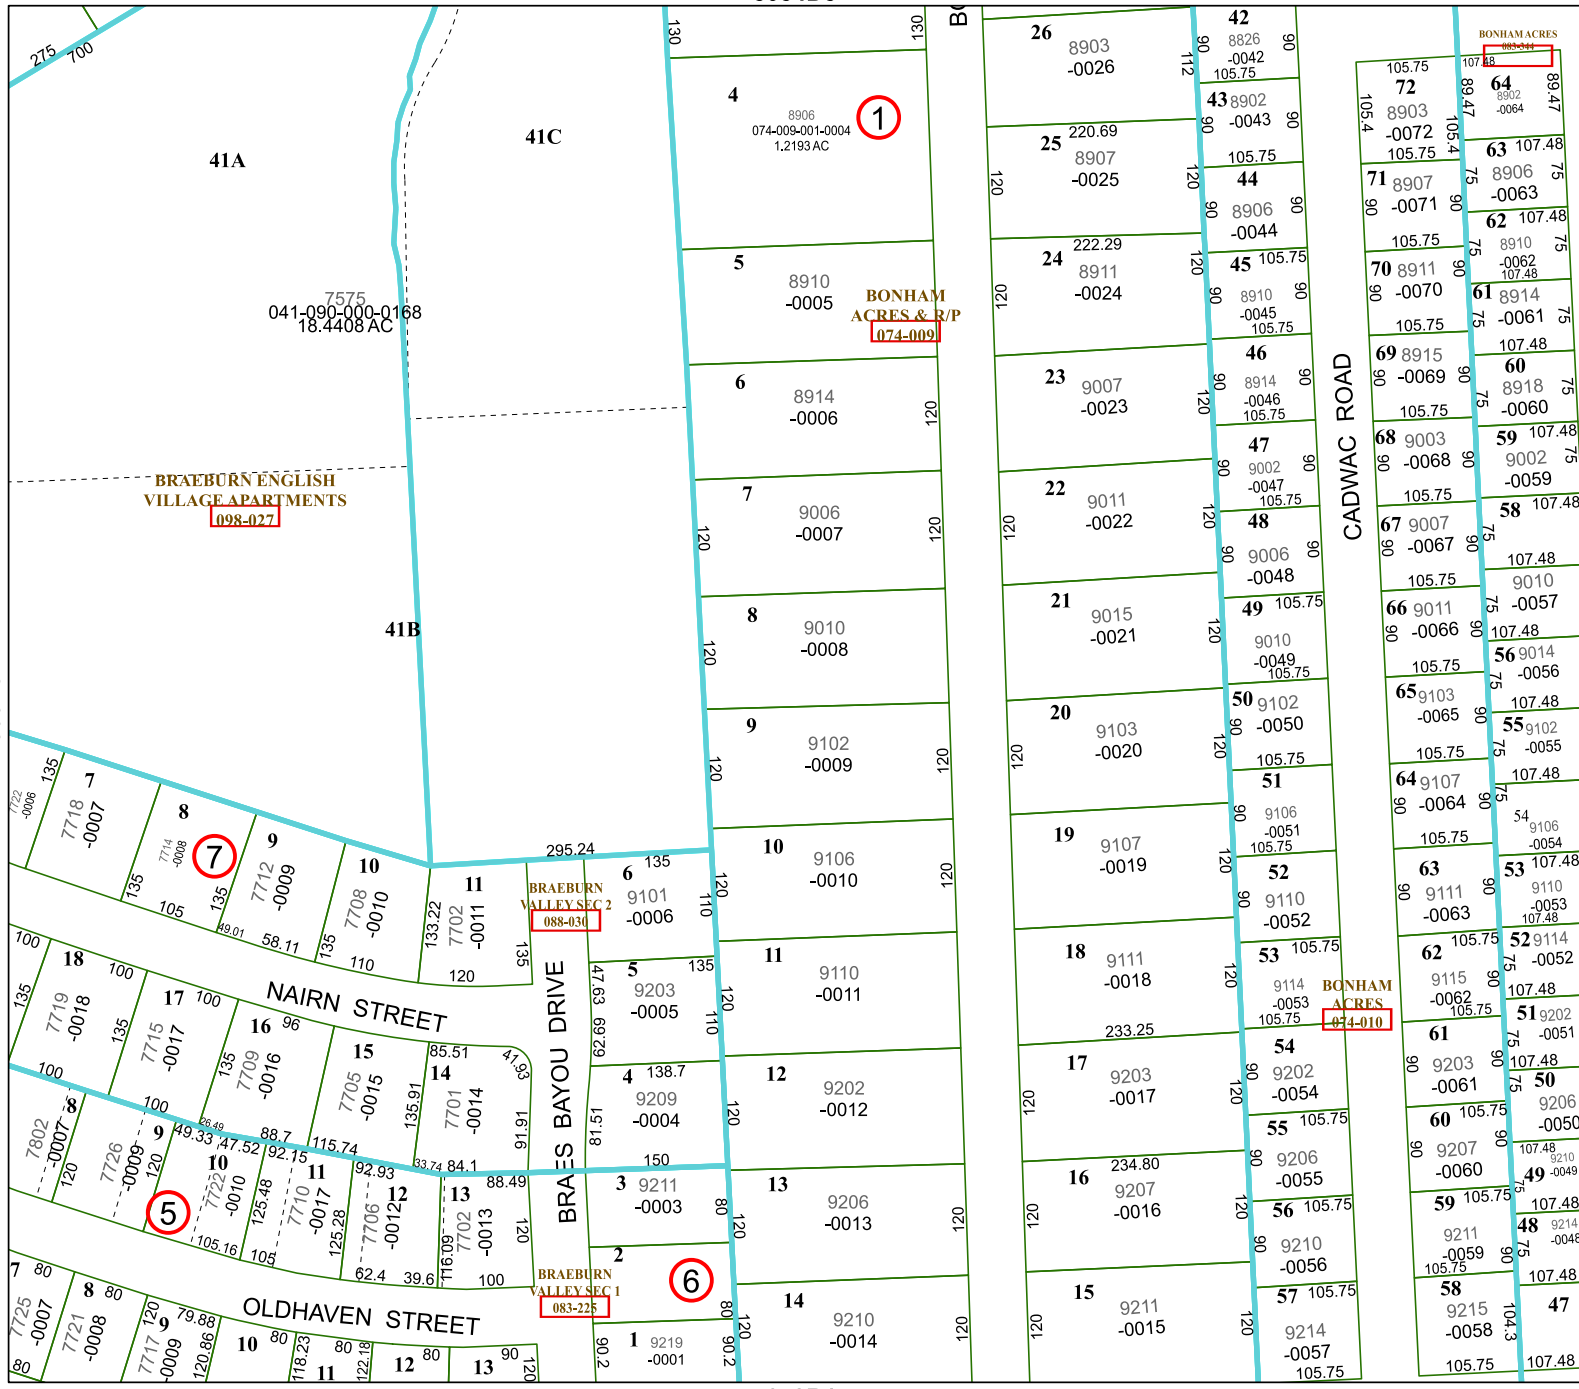

# Harris Central Appraisal District

0 45 90 180 Feet

PUBLICATION DATE: 1/6/2023

Geospatial or map data maintained by the Harris Central Appraisal District is for informational purposes and may not have been prepared for or be suitable for legal, engineering, or surveying purposes. It does not represent an on-the-ground survey and only represents the approximate location of property boundaries.

MAP LOCATION

## FACET 5054D9

7	8	5	6	7
11	12	9	10	11
3	4	1	2	3

41A

41C

41B

BRAEBURN ENGLISH VILLAGE APARTMENTS 098-027

041-090-000-0168 18.4408 AC

BONHAM ACRES & R/P 074-009

BRAEBURN VALLEY SEC 2 088-031

BRAEBURN VALLEY SEC 1 083-225

CADWAC ROAD

BONHAM ACRES 083-004

BONHAM ACRES 094-010