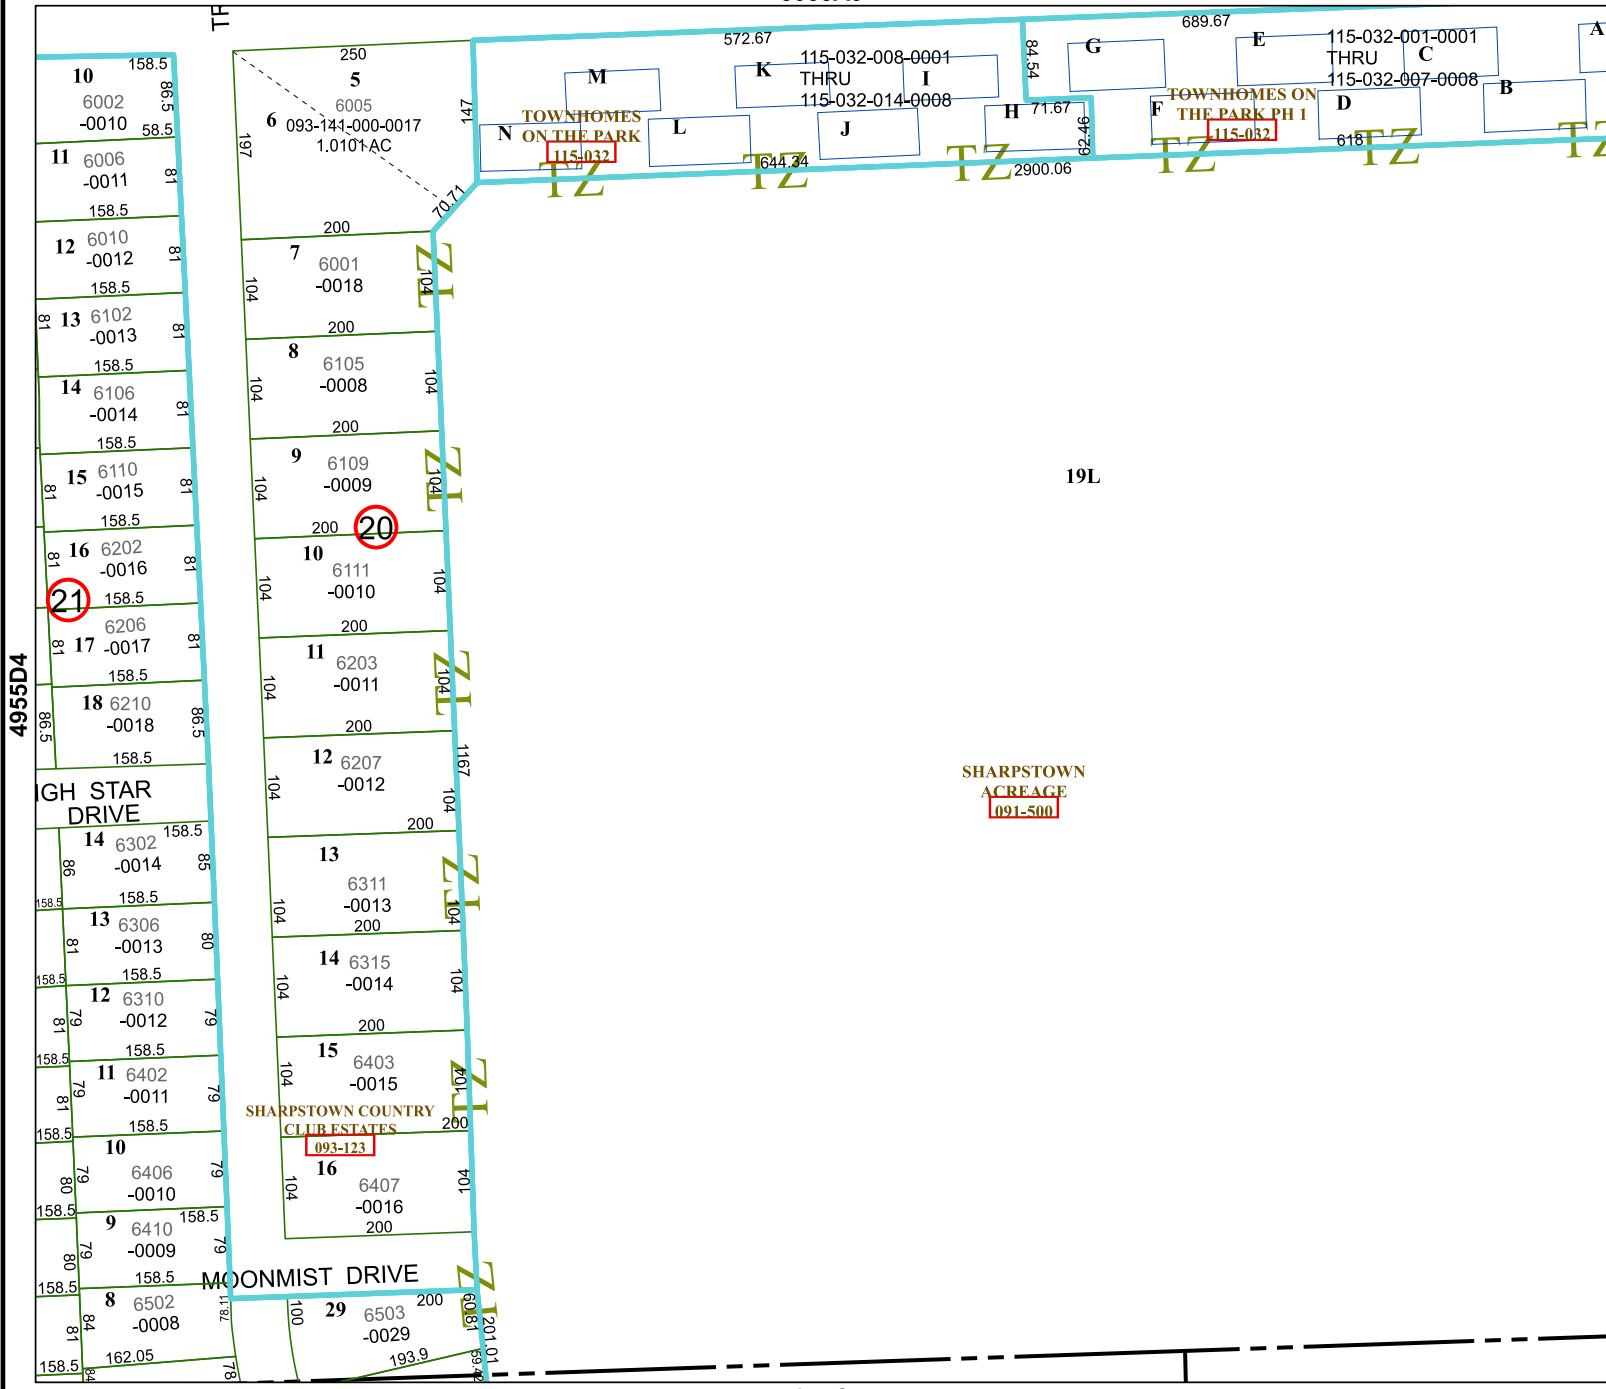

5055A9

Harris Central Appraisal District

PUBLICATION DATE:
1/6/2023

Geospatial or map data maintained by the Harris Central Appraisal District is for informational purposes and may not have been prepared for or be suitable for legal, engineering, or surveying purposes. It does not represent an on-the-ground survey and only represents the approximate location of property boundaries.

MAP LOCATION

FACET 5055C1

11	12	9	10	11
3	4	1	2	3
7	8	5	6	7

5055C5