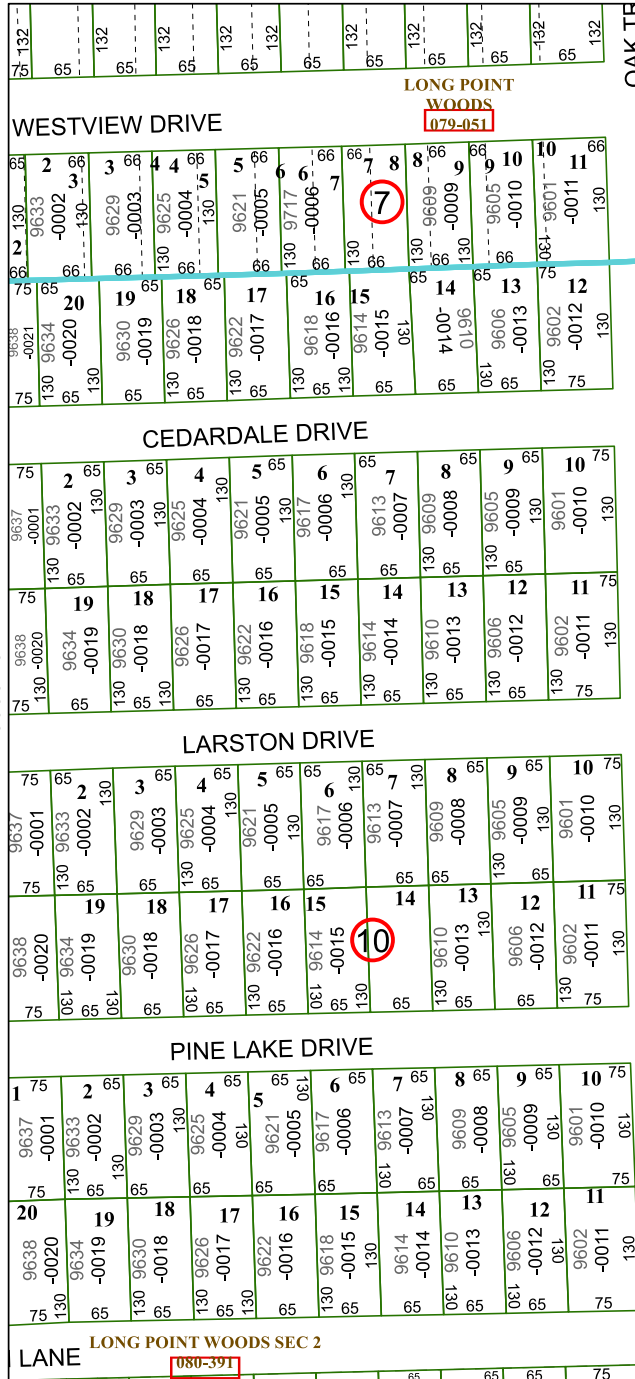

5058A2

Harris Central Appraisal District

PUBLICATION DATE:
2/28/2024

Geospatial or map data maintained by the Harris Central Appraisal District is for informational purposes and may not have been prepared for or be suitable for legal, engineering, or surveying purposes. It does not represent an on-the-ground survey and only represents the approximate location of property boundaries.

MAP LOCATION

FACET 5058A6

5058A10