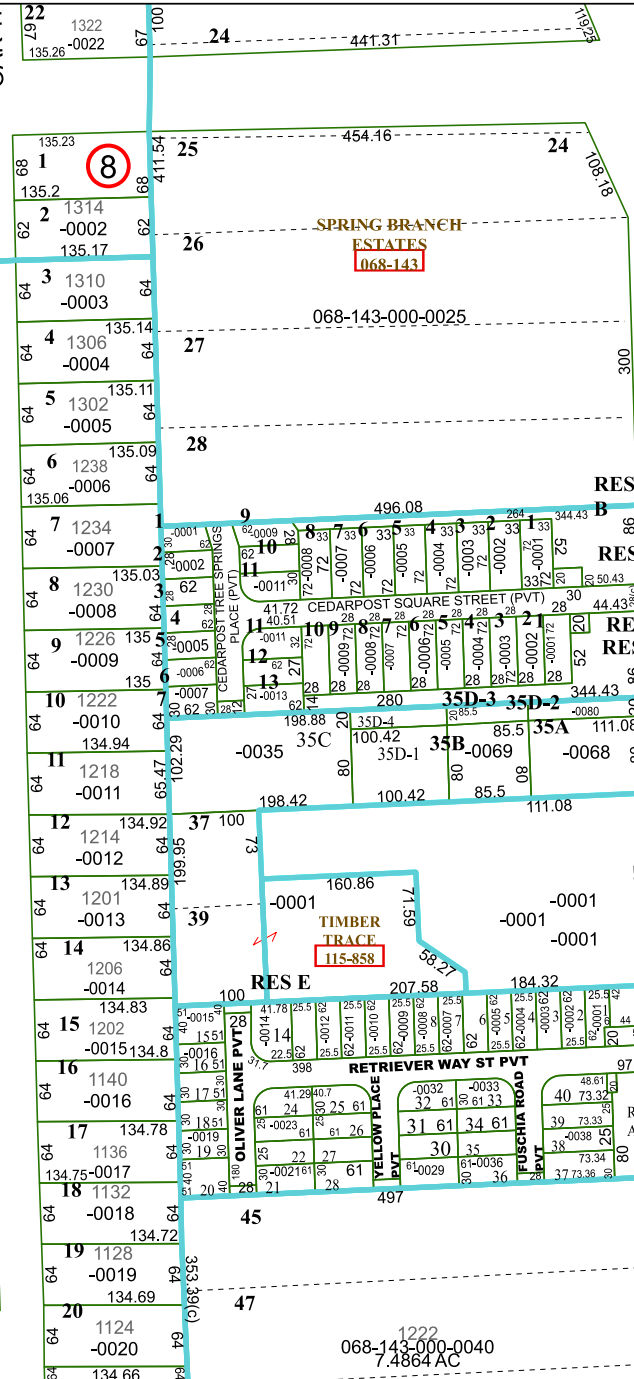

5058A2

Harris Central Appraisal District

PUBLICATION DATE:
2/28/2024

Geospatial or map data maintained by the Harris Central Appraisal District is for informational purposes and may not have been prepared for or be suitable for legal, engineering, or surveying purposes. It does not represent an on-the-ground survey and only represents the approximate location of property boundaries.

MAP LOCATION

FACET 5058A6

5058A10