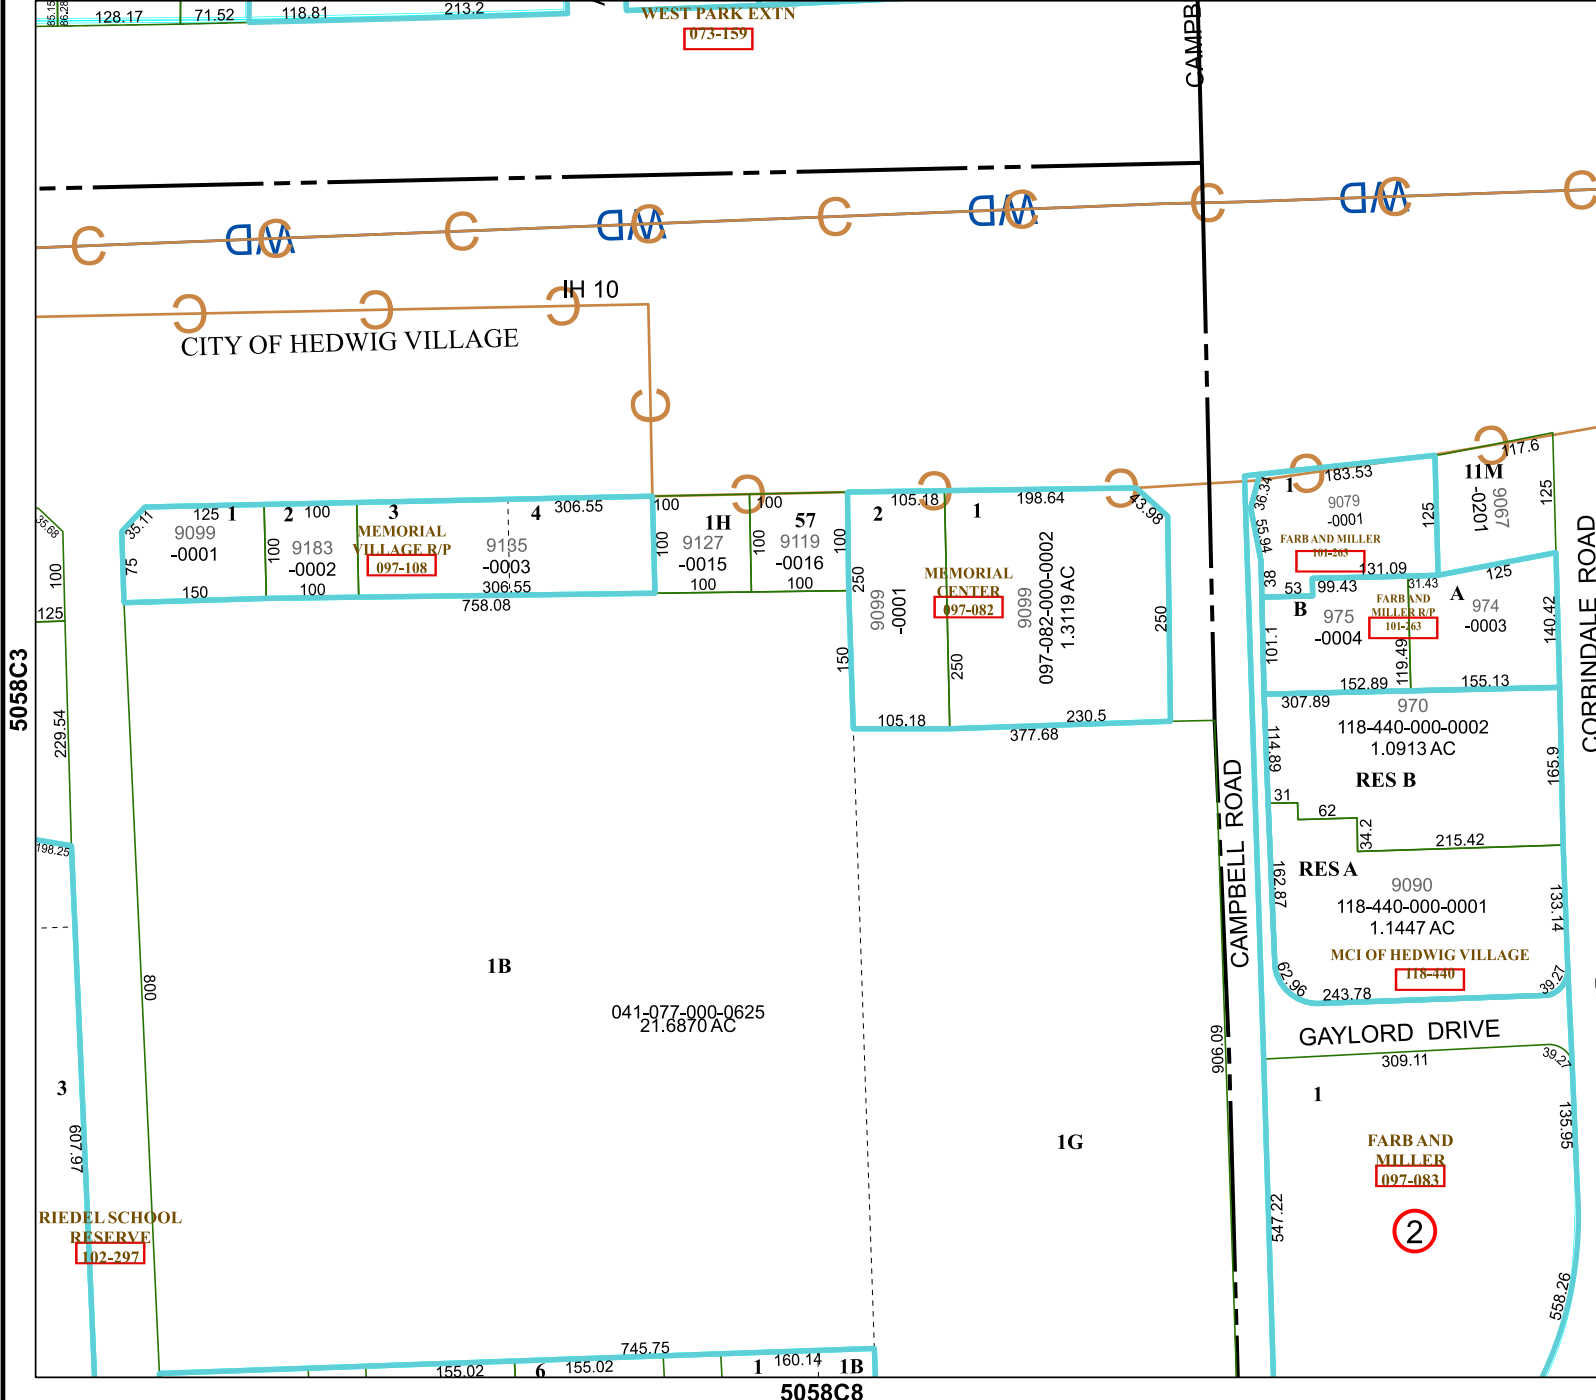

# Harris Central Appraisal District

0 45 90 180 Feet

PUBLICATION DATE: 1/6/2023

Geospatial or map data maintained by the Harris Central Appraisal District is for informational purposes and may not have been prepared for or be suitable for legal, engineering, or surveying purposes. It does not represent an on-the-ground survey and only represents the approximate location of property boundaries.

MAP LOCATION

## FACET 5058C4

10	11	12	9	10
2	3	4	1	2
6	7	8	5	6

5058C3

5058D1

5058C8

2