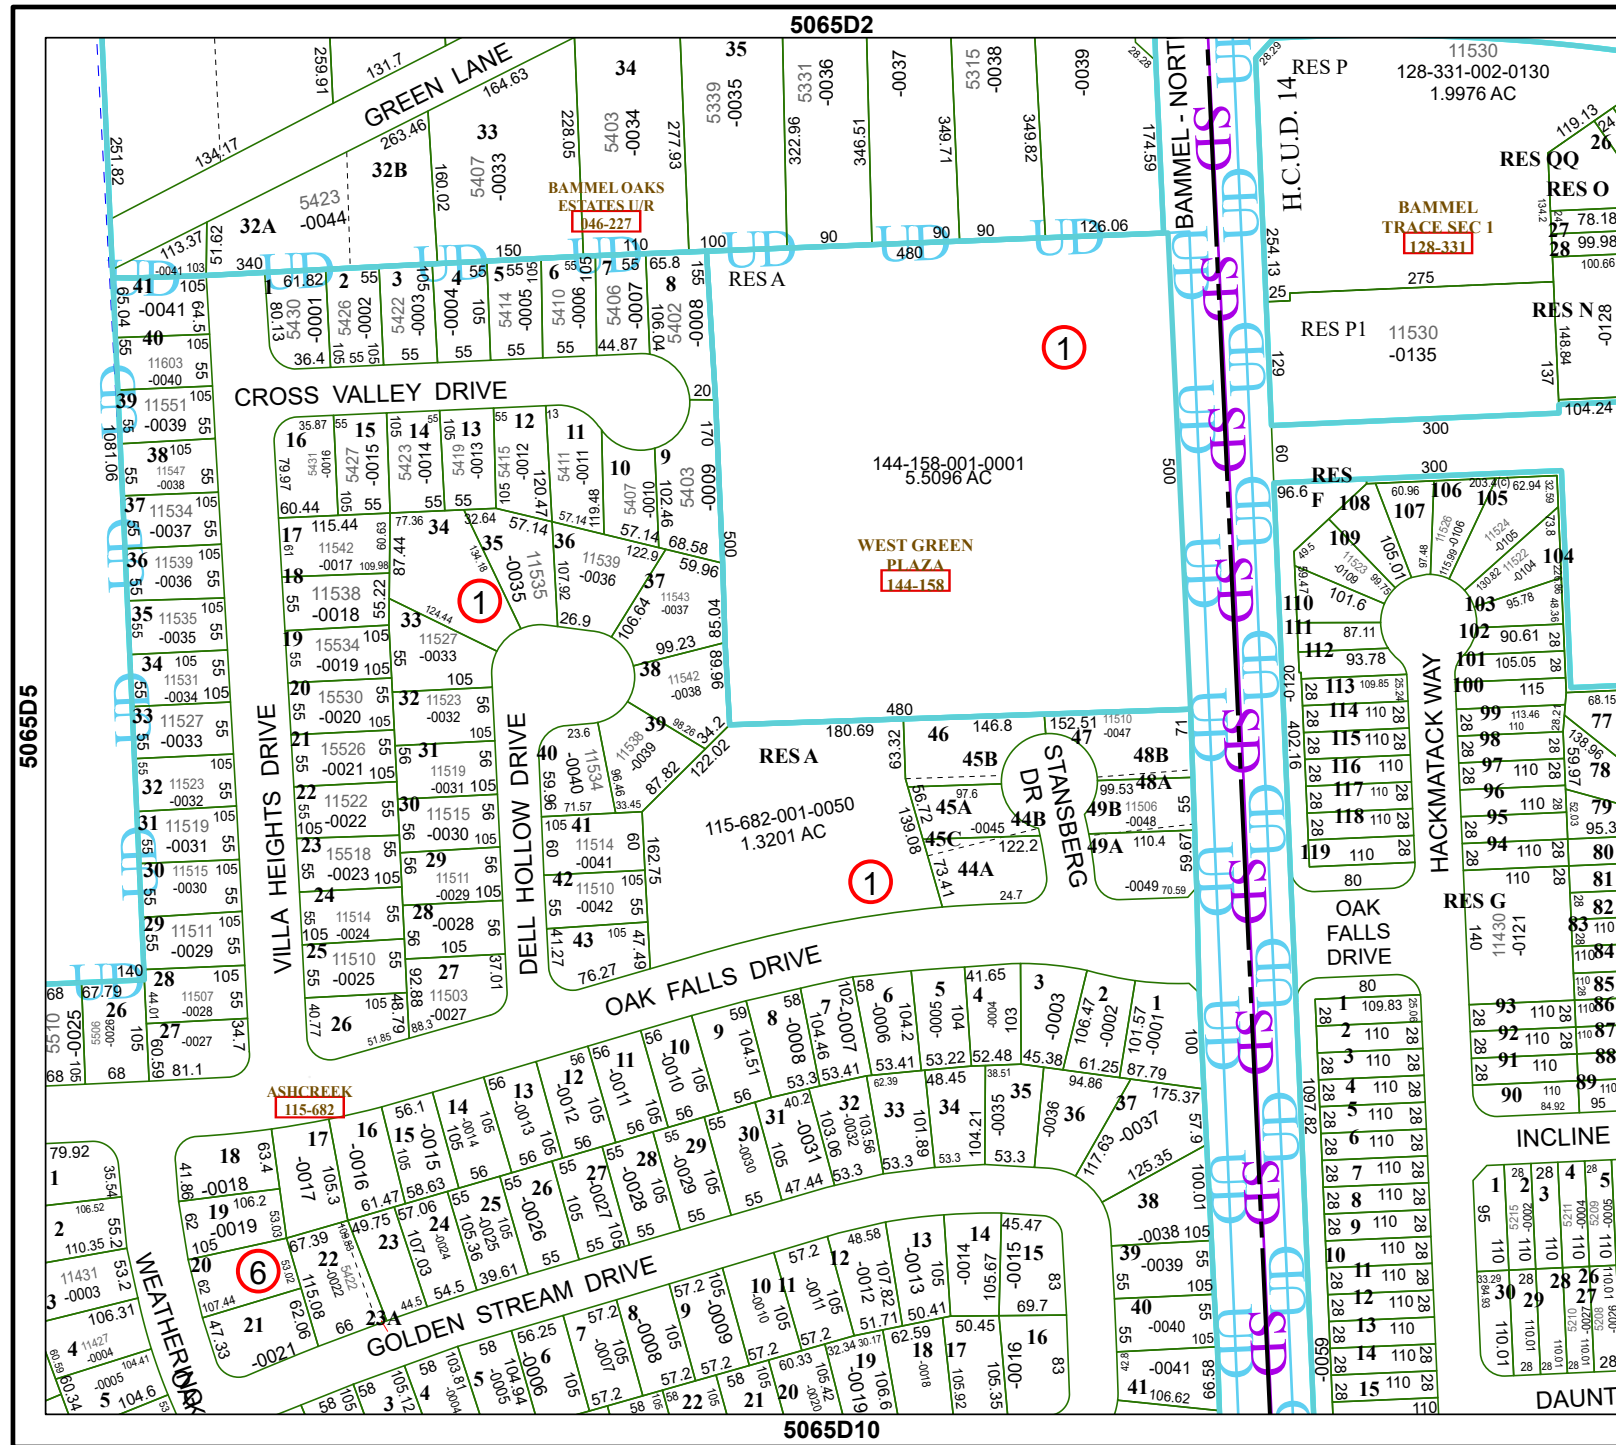

Harris Central Appraisal District

0 50 100 200 Feet

PUBLICATION DATE:
12/11/2025

Geospatial or map data maintained by the Harris Central Appraisal District is for informational purposes and may not have been prepared for or be suitable for legal, engineering, or surveying purposes. It does not represent an on-the-ground survey and only represents the approximate location of property boundaries.

MAP LOCATION

FACET 5065D6

4	1	2	3	4
8	5	6	7	8
12	9	10	11	12

5065D2

5065D10

5065D5

5065D7

5065D8