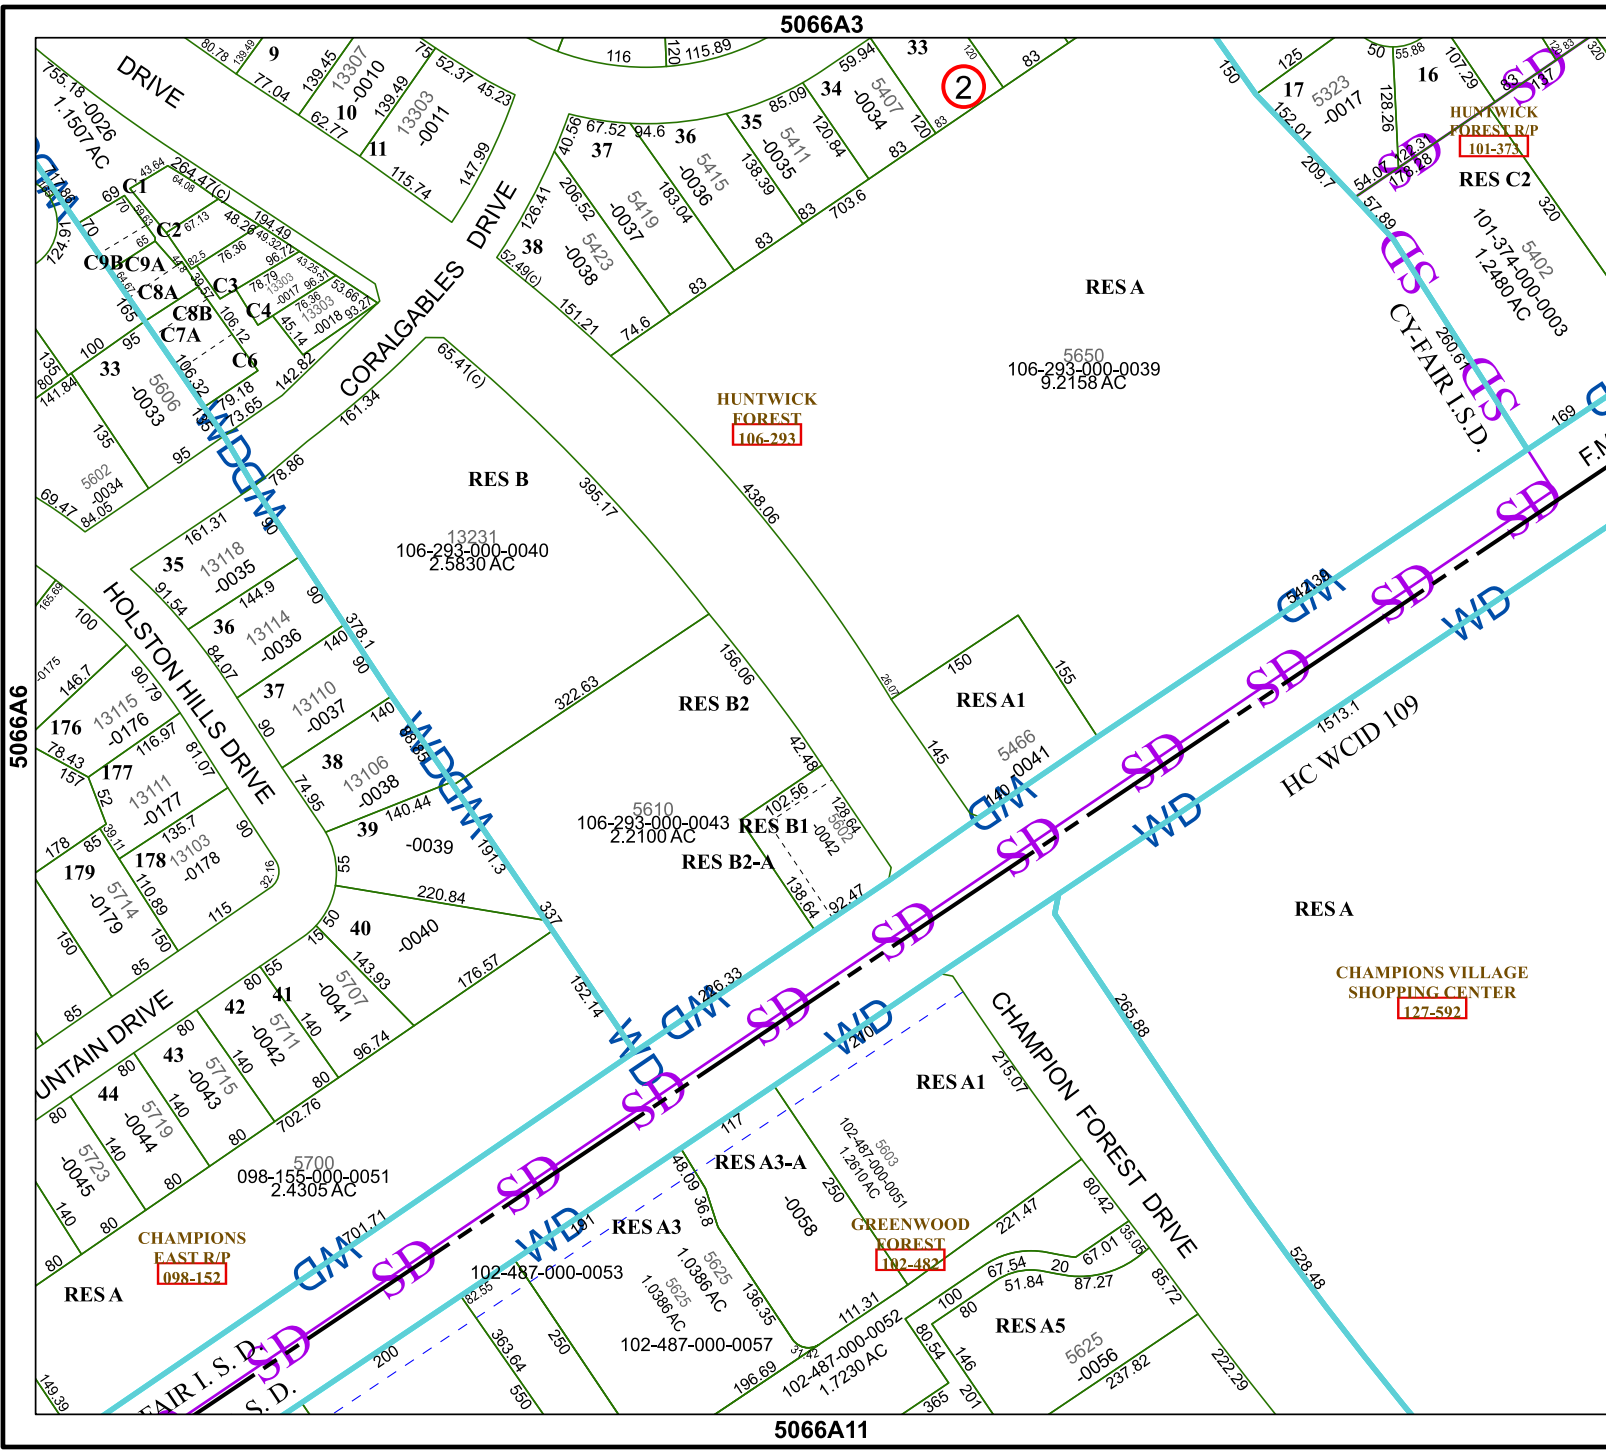

# Harris Central Appraisal District

0 45 90 180 Feet

PUBLICATION DATE:  
1/6/2023

Geospatial or map data maintained by the Harris Central Appraisal District is for informational purposes and may not have been prepared for or be suitable for legal, engineering, or surveying purposes. It does not represent an on-the-ground survey and only represents the approximate location of property boundaries.

MAP LOCATION

## FACET

### 5066A7

1	2	3	4	1
5	6	7	8	5
9	10	11	12	9

5066A3

5066A11

2

HUNTWICK FOREST R/P 101-373

HUNTWICK FOREST 106-293

CHAMPIONS VILLAGE SHOPPING CENTER 127-592