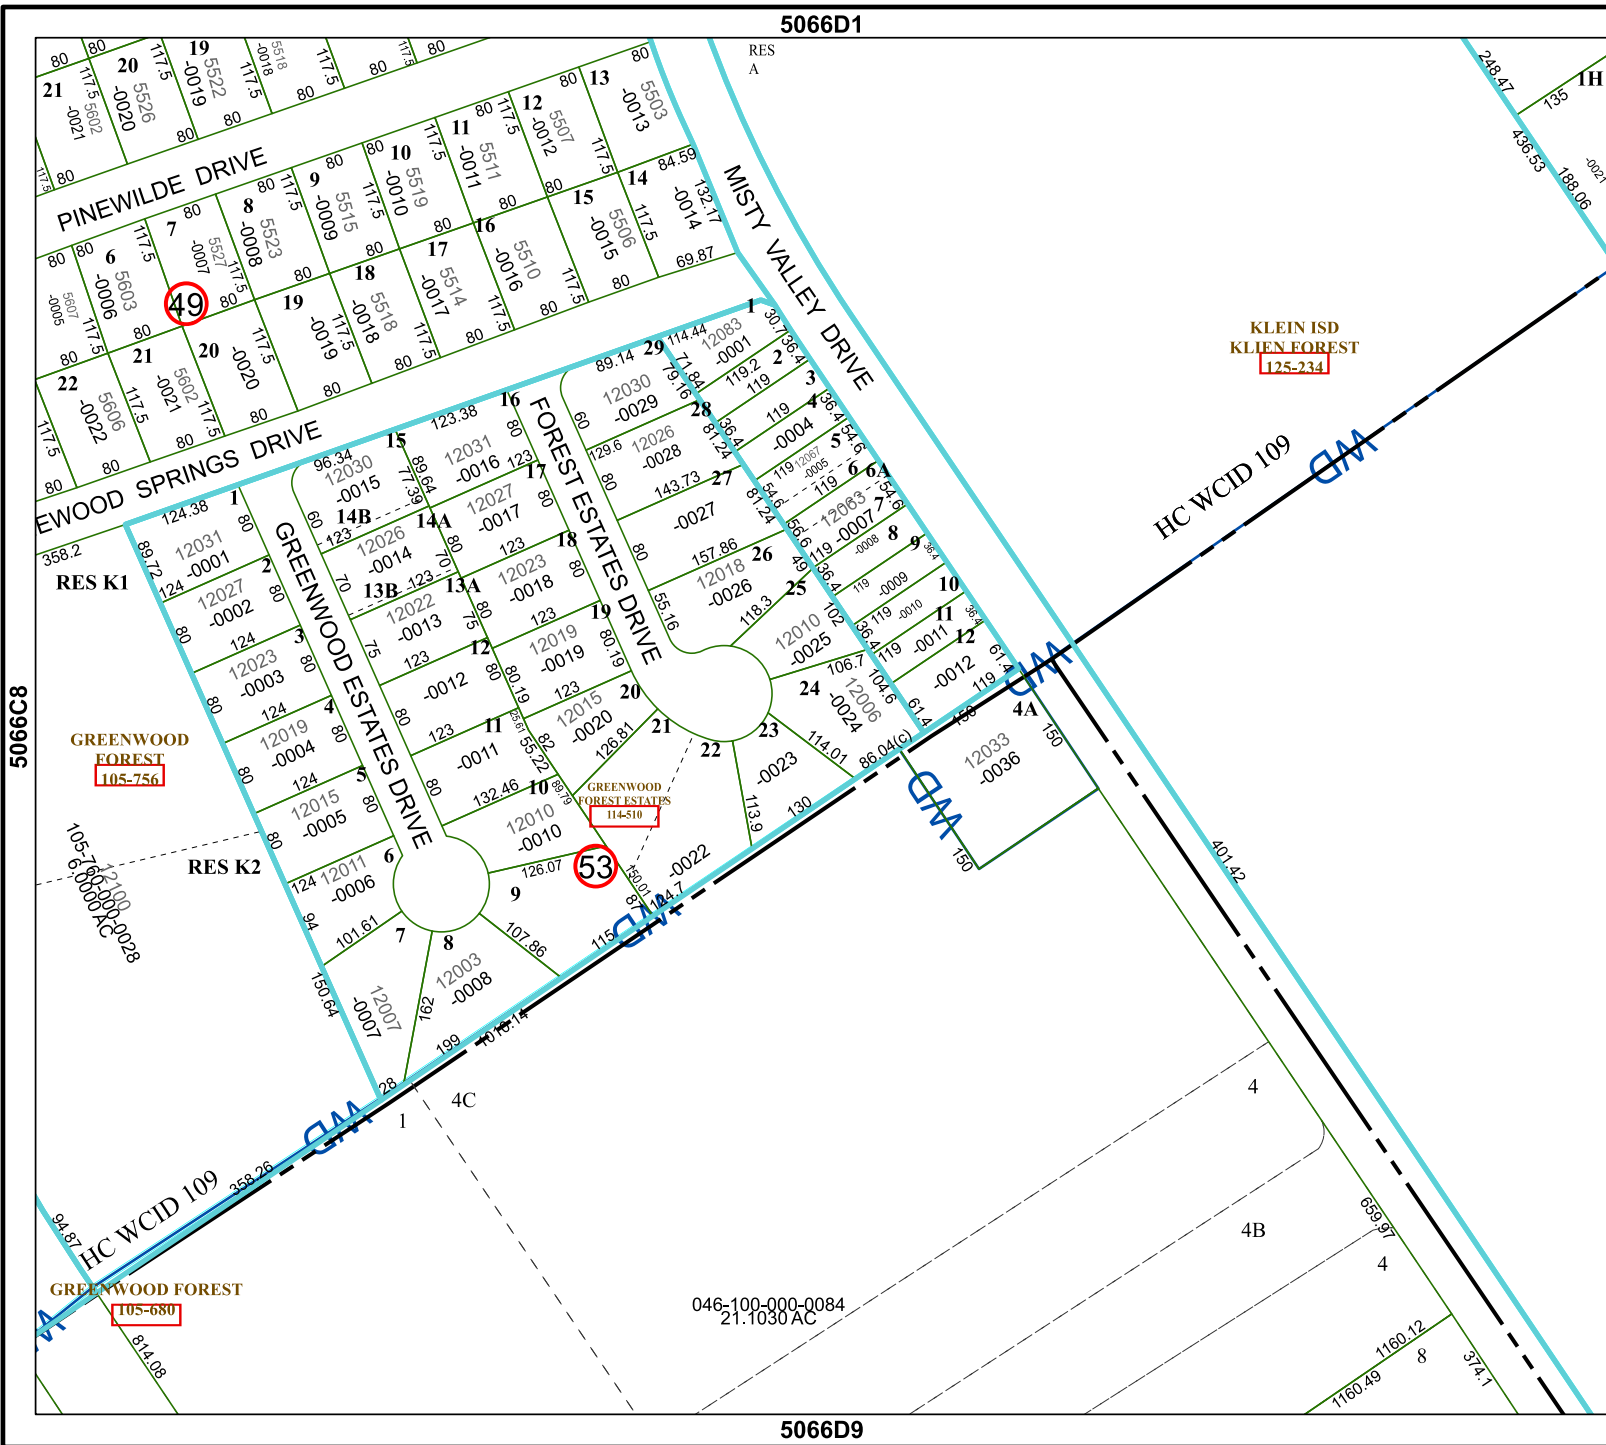

5066D1

# Harris Central Appraisal District

PUBLICATION DATE:  
4/8/2024

Geospatial or map data maintained by the Harris Central Appraisal District is for informational purposes and may not have been prepared for or be suitable for legal, engineering, or surveying purposes. It does not represent an on-the-ground survey and only represents the approximate location of property boundaries.

## MAP LOCATION

## FACET 5066D5

3	4	1	2	3
7	8	5	6	7
11	12	9	10	11

5066D9